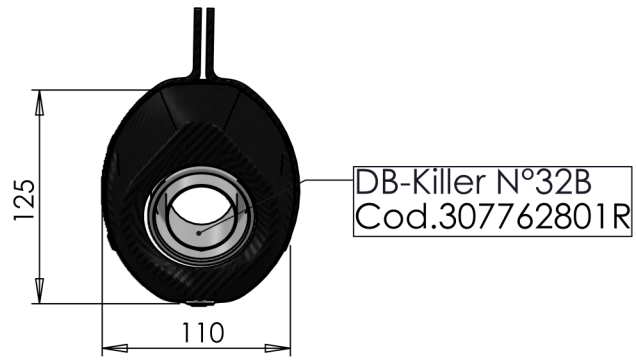

REMOVE ORIGINAL  
GRAPHITE BUSHING

Carbon end cap set  
Cod.3014000701R

S.s. end cap set  
Cod.307242711R

## ART. 14057U SPARE PARTS

KAWASAKI VERSYS 1000

(fit with original panniers) (fit with original centre stand)

(A) FITTING KIT cod.3014057601R