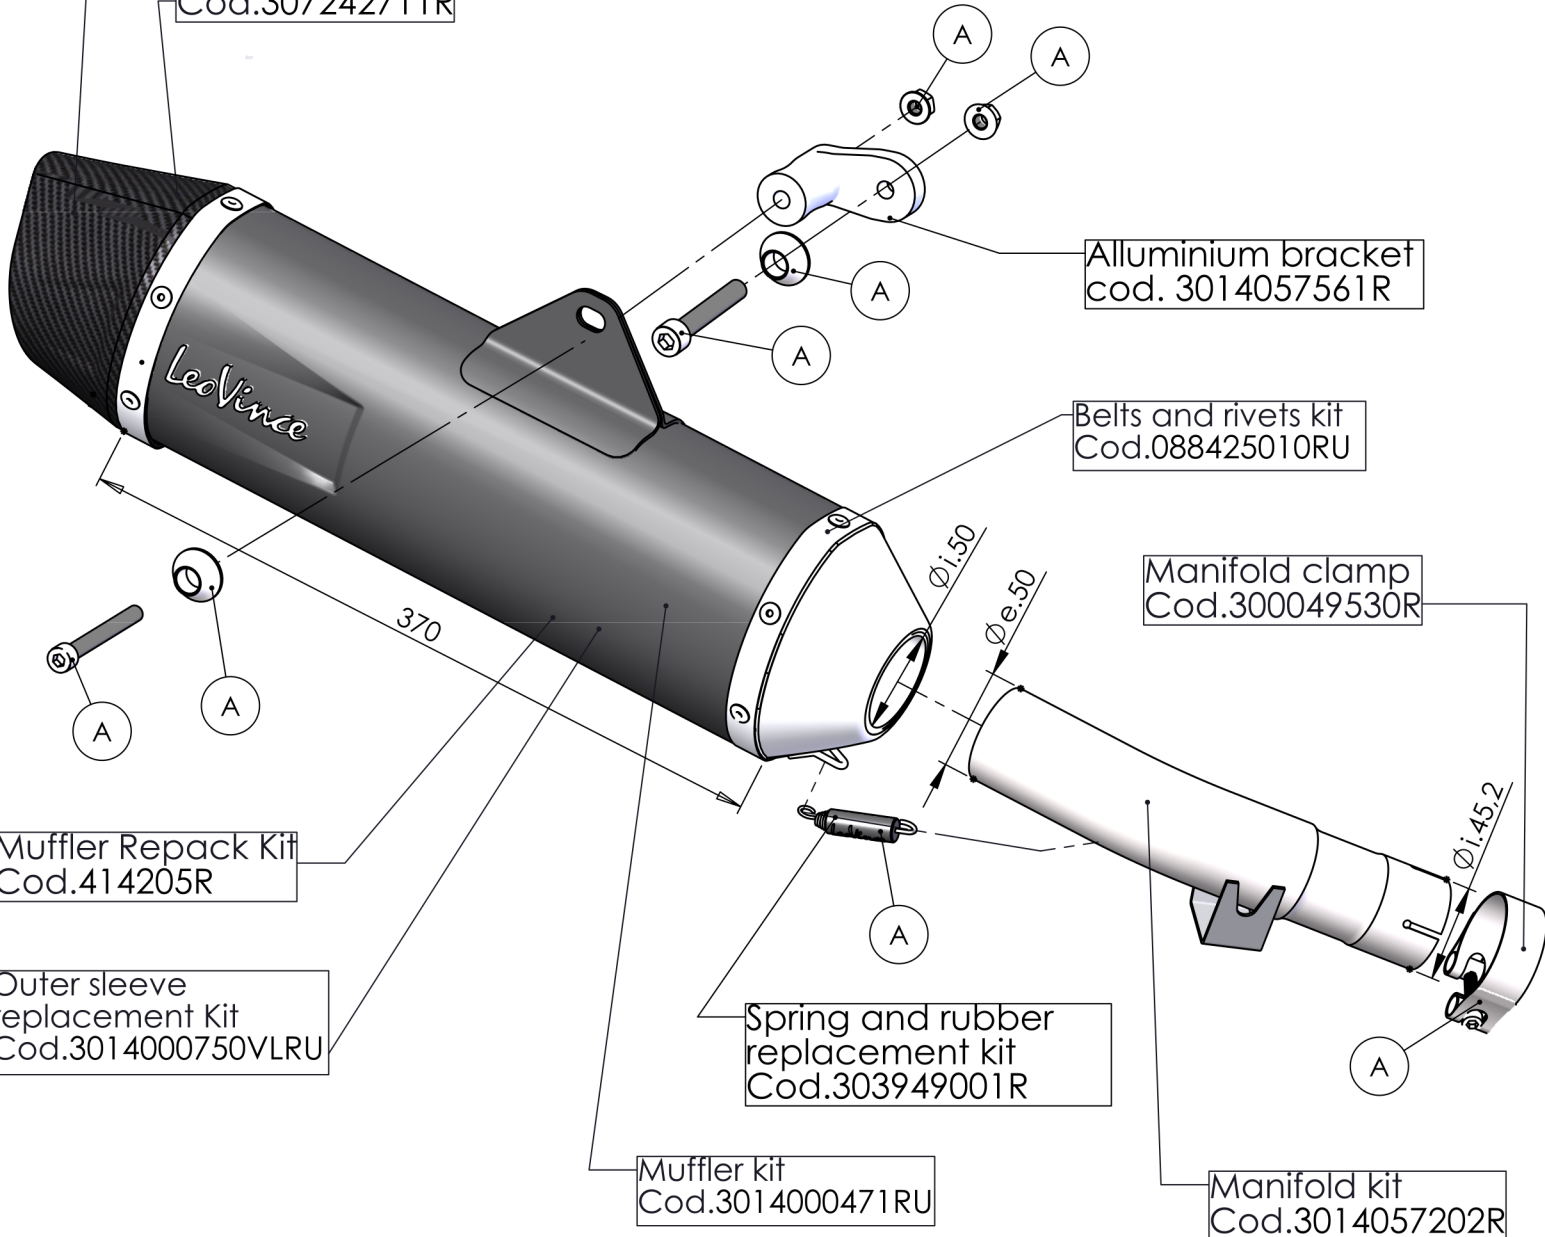

REMOVE ORIGINAL  
GRAPHITE BUSHING

Carbon end cap set  
Cod.3014000701R

S.s. end cap set  
Cod.307242711R

## ART. 14057U SPARE PARTS

KAWASAKI VERSYS 1000

(fit with original panniers) (fit with original centre stand)

(A) FITTING KIT cod.3014057601R