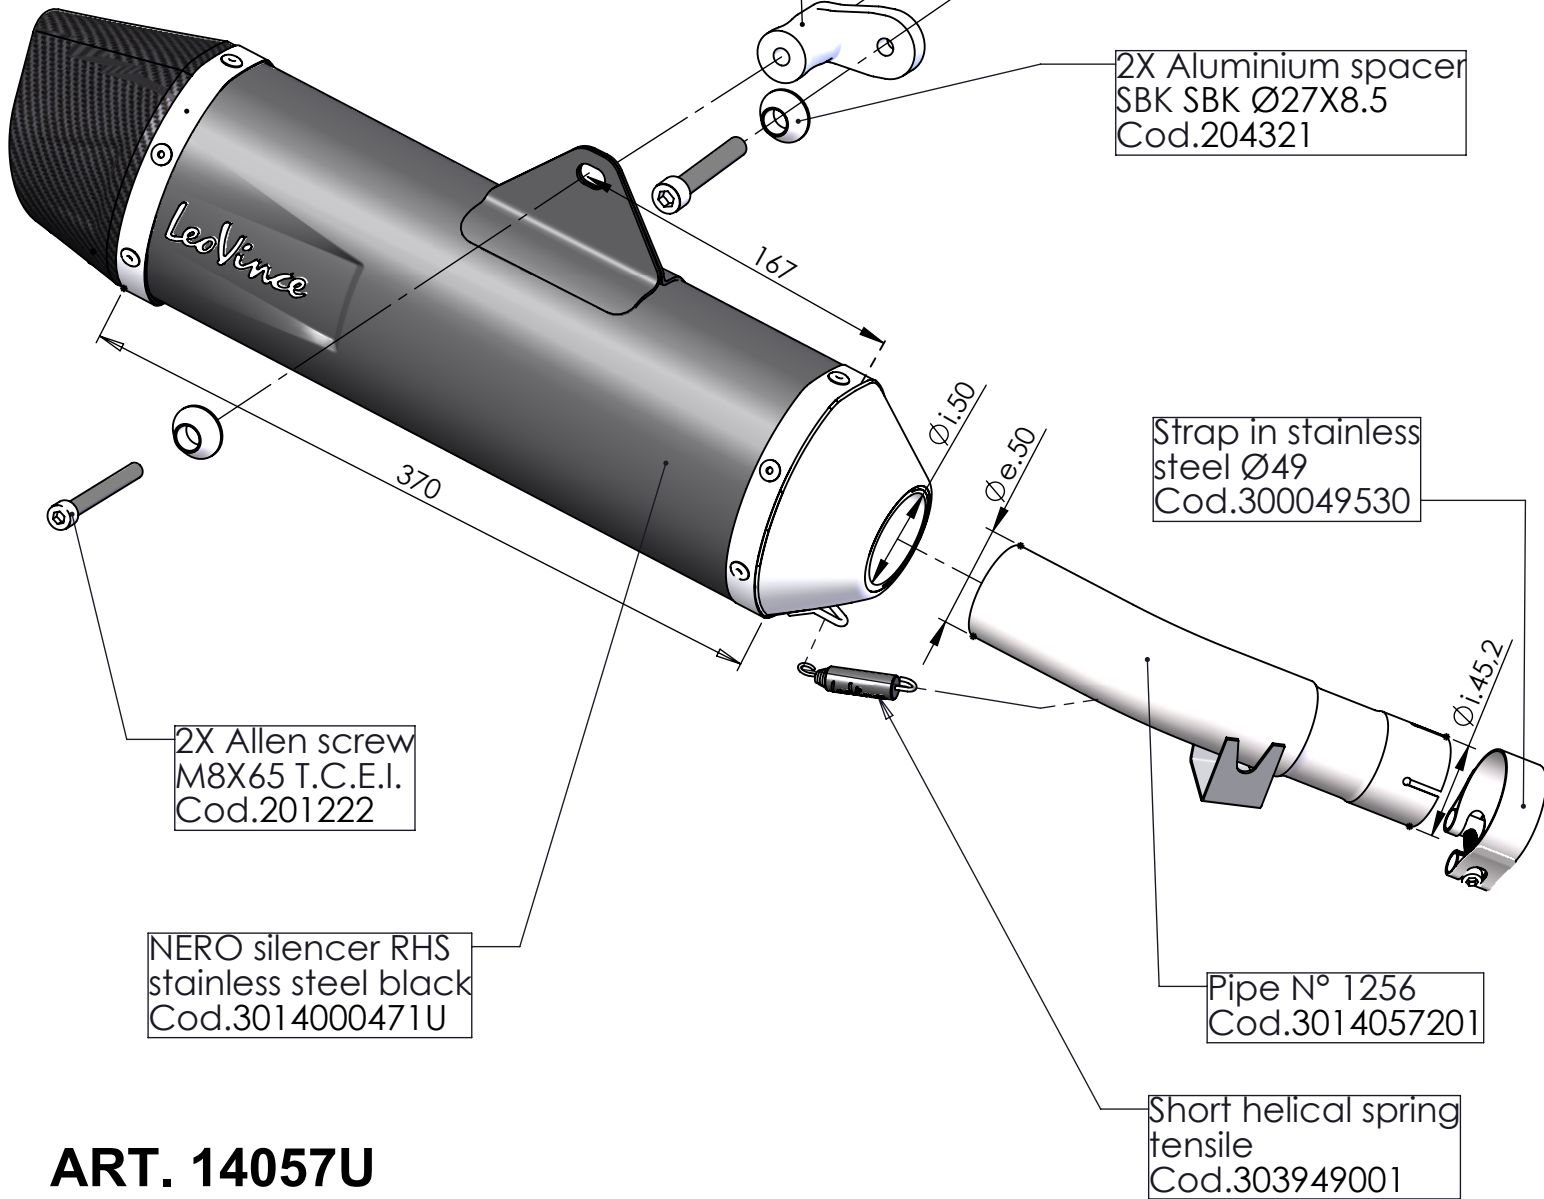

REMOVE ORIGINAL  
GRAPHITE BUSHING

Alluminium bracket  
PROD. Cod. 3014057501  
PURCH.Cod.206536

2X Knurled collar nut M8  
Cod.200298

2X Aluminium spacer  
SBK SBK Ø27X8.5  
Cod.204321

## ART. 14057U

KAWASAKI VERSYS 1000  
(fit with original panniers) (fit with original centre stand)

SLIP-ON - NERO - STAINLESS STEEL -