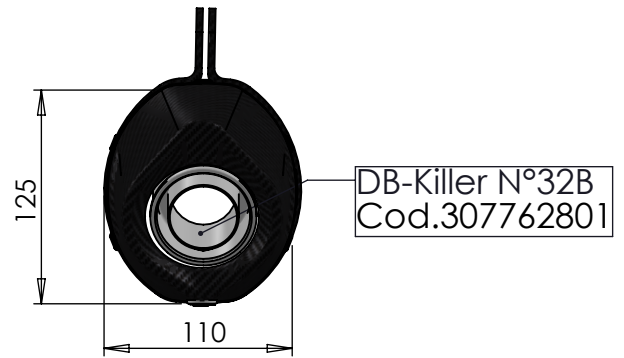

REMOVE ORIGINAL  
GRAPHITE BUSHING

Alluminium bracket  
PROD. Cod. 3014057501  
PURCH.Cod.206536

2X Knurled collar nut M8  
Cod.200298

2X Aluminium spacer  
SBK SBK Ø27X8.5  
Cod.204321

## ART. 14057U

KAWASAKI VERSYS 1000  
(fit with original panniers) (fit with original centre stand)

SLIP-ON - NERO - STAINLESS STEEL -