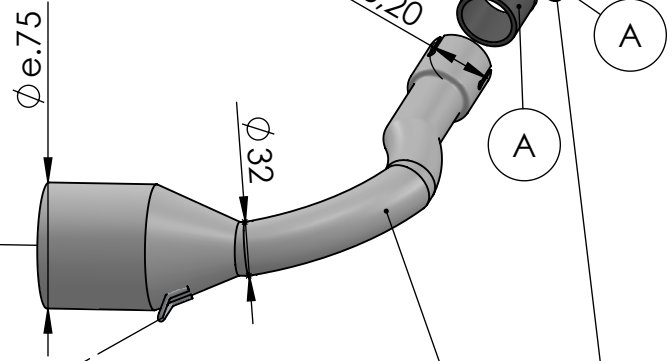

OPTIONAL
cod.5683

Carbon end cap set
Cod.3014000701R

S.S end cap set
Cod.3014054711R

Manifold kit
Cod.3014316202R

Manifold clamp
Cod.300041530R

Spring and rubber
replacement kit
Cod.303949001R

Muffler repack kit
Cod.414205R

Outer sleeve
replacement kit
cod.3014059010VLRU

Muffler kit
Cod.3014059481RU

Belts and rivets kit
Cod.0814054010RU

ART. 14071U - SPARE PARTS

PIAGGIO

VESPA GTS 300 HPE / RACING SIXTIES / SUPER / SEI GIORNI /
SPORT / TECH / TOURING

(A) FITTING KIT Cod. 3014316601R