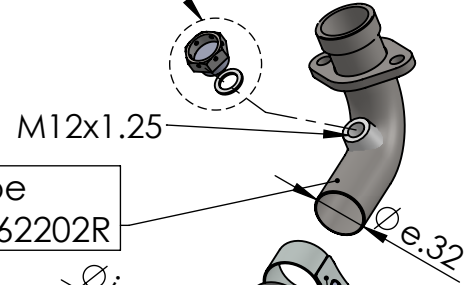

OPTIONAL
cod.5683

Carbon end cap set
Cod.3014000701R

S.S end cap set
Cod.3014054711R

Manifold kit
Cod.3014316202R

Manifold clamp
Cod.300041530R

Spring and rubber
replacement kit
Cod.303949001R

Muffler repack kit
Cod.414205R

Outer sleeve
replacement kit
cod.3014059010VLRU

Muffler kit
Cod.3014059481RU

Belts and rivets kit
Cod.0814054010RU

ART. 14071U - SPARE PARTS

PIAGGIO

VESPA GTS 300 HPE / RACING SIXTIES / SUPER / SEI GIORNI /
SPORT / TECH / TOURING

(A) FITTING KIT Cod. 3014316601R