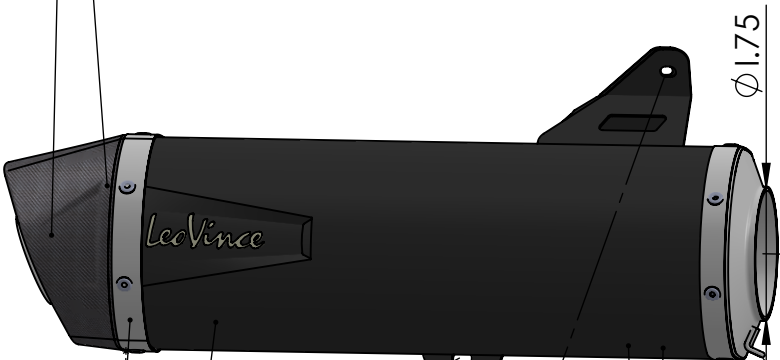

OPTIONAL
cod.5683

Carbon end cap set
Cod.3014000701R

S.S end cap set
Cod.3014054711R

Manifold kit
Cod.3014316202R

Manifold clamp
Cod.300041530R

Spring and rubber
replacement kit
Cod.303949001R

Muffler repack kit
Cod.414205R

Outer sleeve
replacement kit
cod.3014059010VLRU

Muffler kit
Cod.3014059481RU

Belts and rivets kit
Cod.0814054010RU

ART. 14071U - SPARE PARTS

PIAGGIO

VESPA GTS 300 HPE / RACING SIXTIES / SUPER / SEI GIORNI /
SPORT / TECH / TOURING

(A) FITTING KIT Cod. 3014316601R