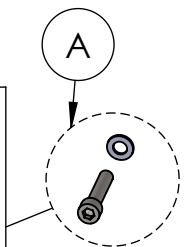

Carbon end cup set
cod.3014000701R

S.s end cup set
cod.3014054711R

Db-Killer N.63
Cod.3014225801R

Muffler kit
Cod.3014079481UR

Muffler repack kit
cod.414205R

BIKE'S FRAME

OPTIONAL
cod.5684

Manifold clamp
Cod.300028530R

Outer sleeve
replacement kit
cod.3014381010VLR

Spring and rubber
replacement kit
Cod.303949001R

Link Pipe N°1417
cod. 3014407202R

Belts and rivets kit
Cod.0814319014R

TO COVER HOLE IN THE ORIGINAL FRAME:
- Screw M10x25 cod.204523
- Plain washer $\phi 20 \times \phi 10.5$ cod.203518)

ART. 14083U - SPARE PARTS

HONDA FORZA 350

Ⓐ FITTING KIT cod. 3014381601R