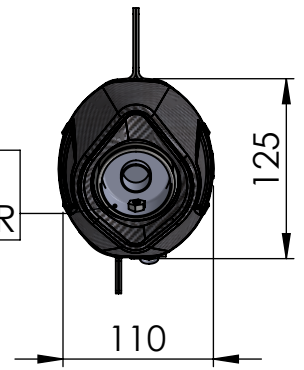

Carbon end cup set
cod.3014000701R

S.s end cup set
cod.3014054711R

Db-Killer N.63
Cod.3014225801R

Muffler kit
Cod.3014079481UR

Muffler repack kit
cod.414205R

BIKE'S FRAME

OPTIONAL
cod.5684

Manifold clamp
Cod.300028530R

Outer sleeve
replacement kit
cod.3014381010VLR

Spring and rubber
replacement kit
Cod.303949001R

Link Pipe N°1417
cod. 3014407202R

Belts and rivets kit
Cod.0814319014R

TO COVER HOLE IN THE ORIGINAL FRAME:
- Screw M10x25 cod.204523
- Plain washer $\phi 20 \times \phi 10.5$ cod.203518)

ART. 14083U - SPARE PARTS

HONDA FORZA 350

Ⓐ FITTING KIT cod. 3014381601R