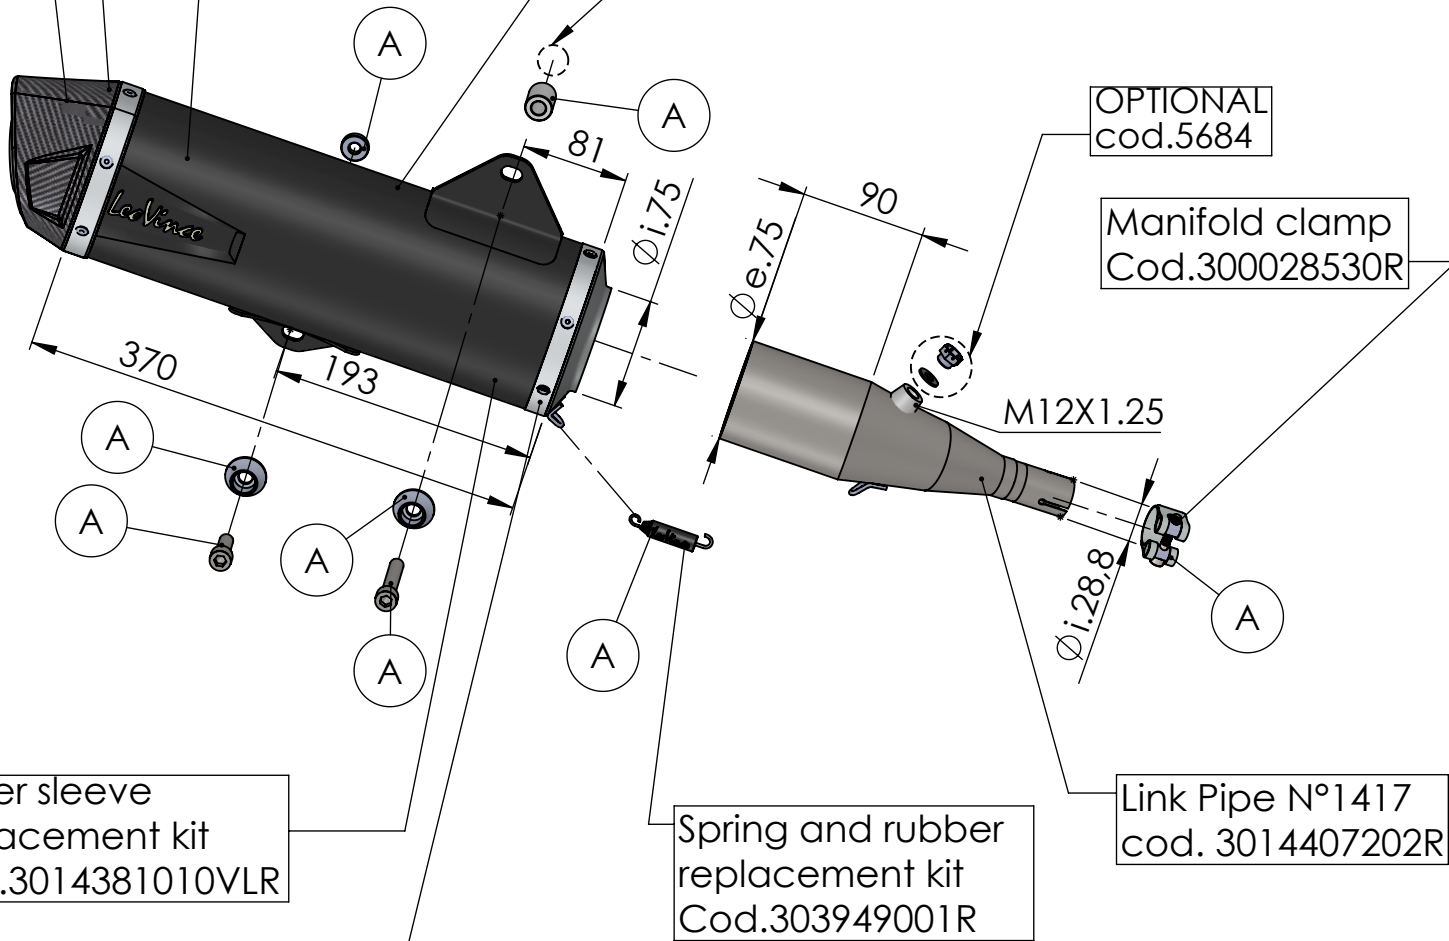

Carbon end cup set
cod.3014000701R

S.s end cup set
cod.3014054711R

Db-Killer N.63
Cod.3014225801R

Muffler kit
Cod.3014079481UR

Muffler repack kit
cod.414205R

BIKE'S FRAME

OPTIONAL
cod.5684

Manifold clamp
Cod.300028530R

Outer sleeve
replacement kit
cod.3014381010VLR

Spring and rubber
replacement kit
Cod.303949001R

Link Pipe N°1417
cod. 3014407202R

Belts and rivets kit
Cod.0814319014R

TO COVER HOLE IN THE ORIGINAL FRAME:
- Screw M10x25 cod.204523
- Plain washer $\phi 20 \times \phi 10.5$ cod.203518)

ART. 14083U - SPARE PARTS

HONDA FORZA 350

Ⓐ FITTING KIT cod. 3014381601R