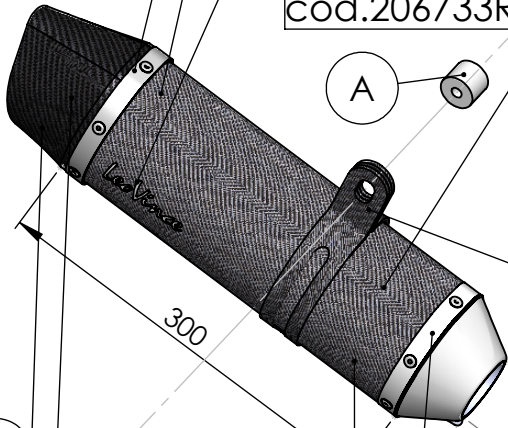

Bushing
Cod.206060

Flange "158A"
Cod.206061

DB-Killer N°32B
Cod.307762801R

E13 92R - 01 10394

Muffler kit
Cod.308403481R

Sticker kit
cod.206733R

Muffler repack kit
Cod.414205R

Carbon clamp FMIS
Cod. 306958505R

Stainless Steel Bracket
Prod.Cod.3014181561R

Outer sleeve
replacement kit
Cod.409117R

Carbon End cap set
Cod.3014008701R

S.s End cap set
Cod.308287711R

Belts and rivets kit
Cod.085096024R

Short spring and
rubber replacement kit
Cod.308574001R