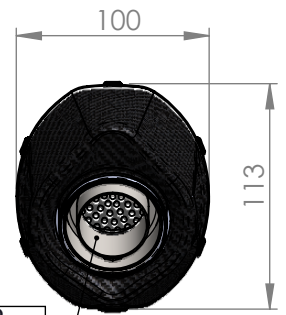

Bushing
Cod.206060

Flange "158A"
Cod.206061

DB-Killer N°32B
Cod.307762801R

E13 92R - 01 10394

Muffler kit
Cod.308403481R

Sticker kit
cod.206733R

Muffler repack kit
Cod.414205R

Carbon clamp FMIS
Cod. 306958505R

Stainless Steel Bracket
Prod.Cod.3014181561R

Outer sleeve
replacement kit
Cod.409117R

Carbon End cap set
Cod.3014008701R

S.s End cap set
Cod.308287711R

Belts and rivets kit
Cod.085096024R

Short spring and
rubber replacement kit
Cod.308574001R

Pipe 2/1
Cod.3014181204R

"OPTIONAL"
5683

Flange kit
Cod.206061R

Bushing kit
Cod. 206060R

Spring and rubber
replacement kit
Cod.303949001R

Headers pipes kit
Cod.308579204R

ART. 14182EK SPARE PARTS

KAWASAKI Z650 - NINJA 650 (also fits 35kW versions)