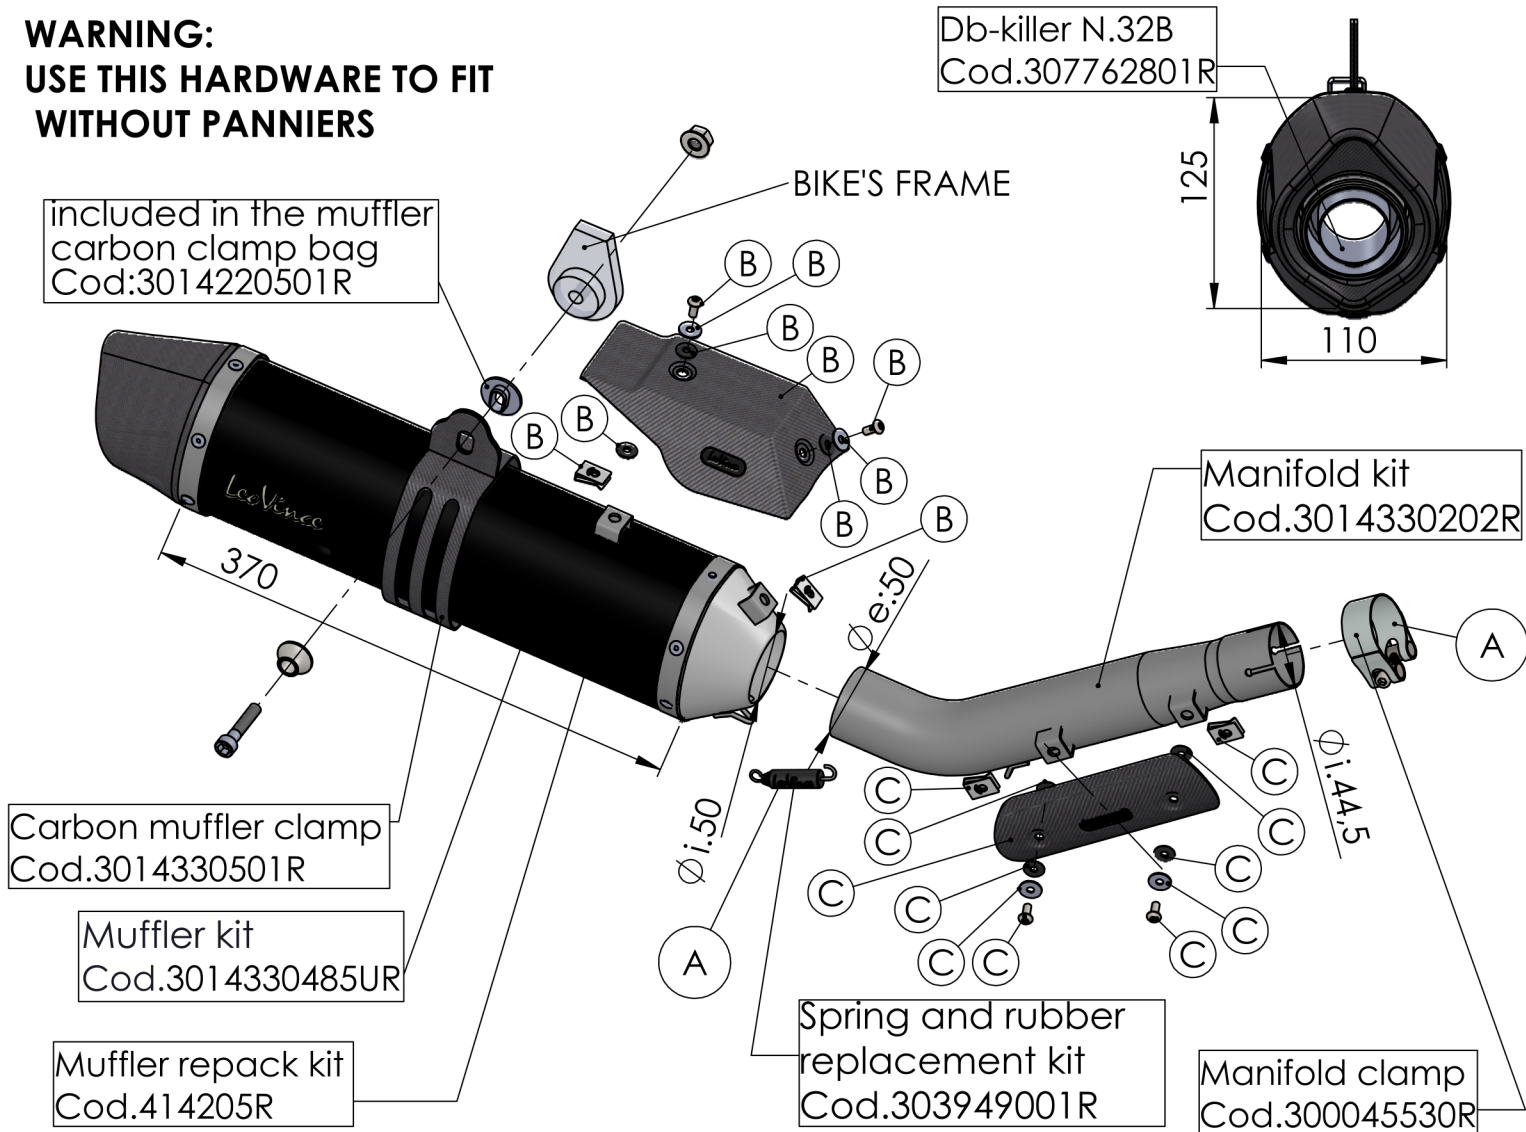

**WARNING:**  
**USE THIS HARDWARE TO FIT**  
**WITHOUT PANNIERS**

**ART. 14330EBU - SPARE PARTS**

**YAMAHA TÈNERÈ 700**  
 (fits with original panniers and centre stand) ( also fits 35 kW version)

- (A) FITTING KIT Cod. 3014330602R
- (B) CARBON COVER Cod.3014330001R
- (C) CARBON COVER Cod. 308741001R