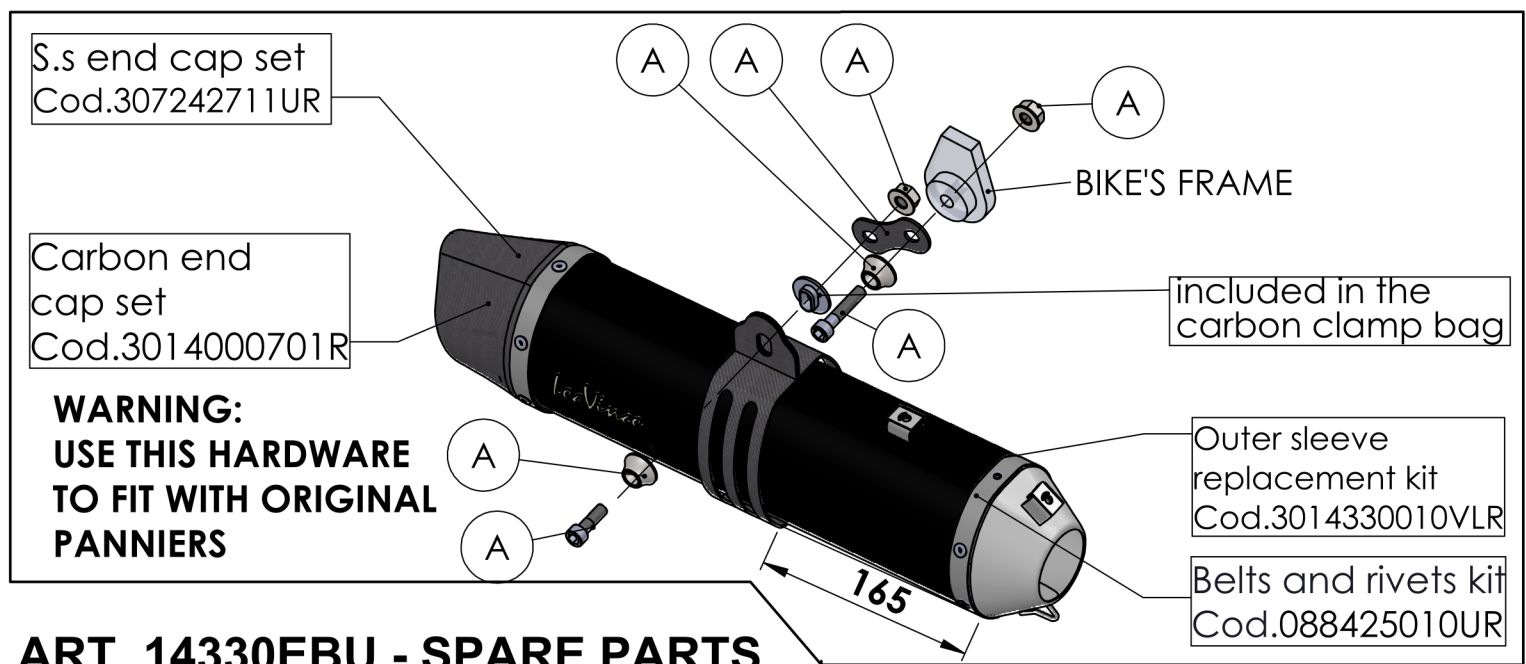

**WARNING:**  
**USE THIS HARDWARE TO FIT**  
**WITHOUT PANNIERS**

**ART. 14330EBU - SPARE PARTS**

**YAMAHA TÈNERÈ 700**  
 (fits with original panniers and centre stand) ( also fits 35 kW version)

- (A) FITTING KIT Cod. 3014330602R
- (B) CARBON COVER Cod.3014330001R
- (C) CARBON COVER Cod. 308741001R