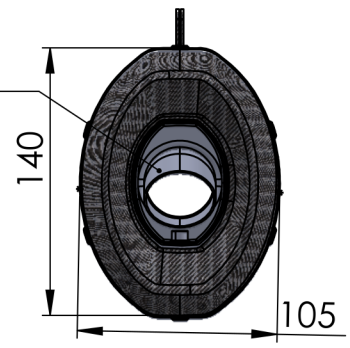

Do not use
Aluminium spacer
Cod. 205866

Db-killer N°52
Cod.308421801R

Bracket black S.s
Cod.3014336561R

ORIGINAL FRAME

Carbon end cup set
cod.308420701R

S.s end cup set
cod.308421741UR

Muffler repack kit
cod.416797R

Manifold kit
cod. 3014336202R

Manifold clamp 57 mm
cod.300057530R

DO NOT
USE ORIGINAL
GRAPHITE
BUSHING

ART. 14336SBU - SPARE PARTS

KAWASAKI NINJA 1000 SX / TOURER (fits with original panniers)

Ⓐ FITTING KIT cod. 3014336601R