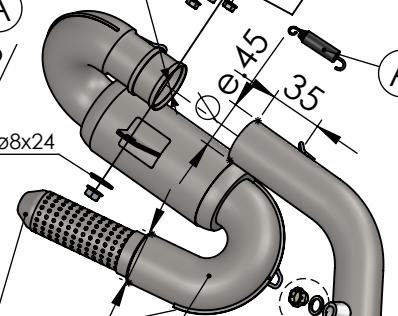

Db-Killer 59B  
Cod.3014228804R

**S.s Flange 112A**  
cod.204569R Sp.5mm

**S.s bushing**  
cod.204833R

Brackets kit  
cod. 3014349562R

BIKE'S FRAME

Welded reinforcements

Welded reinforcement

Carbon end cup set  
cod.308266701R

S.s end cup set  
cod.3014228701R

Carbon clamp FM4S  
Cod.307572505R

Muffler kit  
Cod.3014228482UR

Silencer bracket s.s.  
cod.3014349561R

BIKE'S FRAME  
Øi.45

Flange  
cod.204569R

S.s bushing  
cod.204833R

OPTIONAL  
cod.5683

M12x1.25

Manifold kit 2/1  
cod. 3014349206R

Spring and rubber  
replacement kit  
Cod.303949001R

# ART.14349EU - SPARE PARTS

YAMAHA TRACER 7 / TRACER 7 GT (Also fits 35 kW version)  
(Fits with original panniers) (Fits with original centre stand)

Ⓐ FITTING COD. 3014349601R