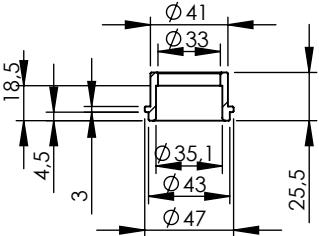

Db-Killer 59B  
Cod.3014228804R

**S.s Flange 112A**  
cod.204569R Sp.5mm

**S.s bushing**  
cod.204833R

Brackets kit  
cod. 3014349562R

BIKE'S FRAME

Welded reinforcements

Welded reinforcement

Carbon end cup set  
cod.308266701R

S.s end cup set  
cod.3014228701R

Carbon clamp FM4S  
Cod.307572505R

Muffler kit  
Cod.3014228482UR

Silencer bracket s.s.  
cod.3014349561R

BIKE'S FRAME  
Øi.45

Flange  
cod.204569R

S.s bushing  
cod.204833R

# ART.14349EU - SPARE PARTS

YAMAHA TRACER 7 / TRACER 7 GT (Also fits 35 kW version)  
(Fits with original panniers) (Fits with original centre stand)

Ⓐ FITTING COD. 3014349601R