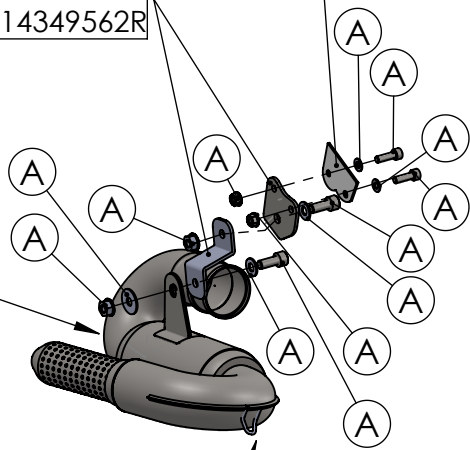

Db-Killer 59B  
Cod.3014228804R

**S.s Flange 112A**  
cod.204569R Sp.5mm

**S.s bushing**  
cod.204833R

Brackets kit  
cod. 3014349562R

BIKE'S FRAME

Welded reinforcements

Welded reinforcement

Carbon end cup set  
cod.308266701R

S.s end cup set  
cod.3014228701R

Carbon clamp FM4S  
Cod.307572505R

Muffler kit  
Cod.3014228482UR

Silencer bracket s.s.  
cod.3014349561R

BIKE'S FRAME  
Øi.45

Flange  
cod.204569R

S.s bushing  
cod.204833R

OPTIONAL  
cod.5683

M12x1.25

Manifold kit 2/1  
cod. 3014349206R

Spring and rubber  
replacement kit  
Cod.303949001R

# ART.14349EU - SPARE PARTS

YAMAHA TRACER 7 / TRACER 7 GT (Also fits 35 kW version)  
(Fits with original panniers) (Fits with original centre stand)

Ⓐ FITTING COD. 3014349601R