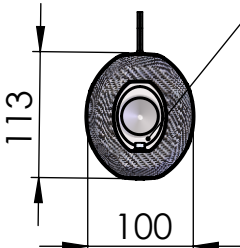

Db-Killer 59B  
Cod.3014228804R

**S.s Flange 112A**  
cod.204569R Sp.5mm

**S.s bushing**  
cod.204833R

Brackets kit  
cod. 3014349562R

BIKE'S FRAME

Welded reinforcements

Welded reinforcement

Carbon end cup set  
cod.308266701R

S.s end cup set  
cod.3014228701R

Carbon clamp FM4S  
Cod.307572505R

Muffler kit  
Cod.3014228482UR

Silencer bracket s.s.  
cod.3014349561R

BIKE'S FRAME  
Øi.45

Flange  
cod.204569R

S.s bushing  
cod.204833R

# ART.14349EU - SPARE PARTS

YAMAHA TRACER 7 / TRACER 7 GT (Also fits 35 kW version)  
(Fits with original panniers) (Fits with original centre stand)

Ⓐ FITTING COD. 3014349601R