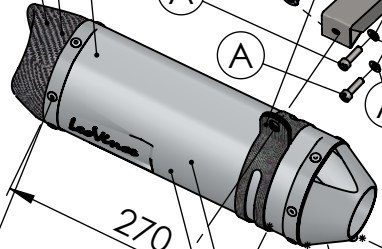

Db-Killer 59B  
Cod.3014228804R

**S.s Flange 112A**  
cod.204569R Sp.5mm

**S.s bushing**  
cod.204833R

Brackets kit  
cod. 3014349562R

BIKE'S FRAME

Welded reinforcements

Welded reinforcement

Carbon end cup set  
cod.308266701R

S.s end cup set  
cod.3014228701R

Carbon clamp FM4S  
Cod.307572505R

Muffler kit  
Cod.3014228482UR

Silencer bracket s.s.  
cod.3014349561R

BIKE'S FRAME  
Øi.45

Flange  
cod.204569R

S.s bushing  
cod.204833R