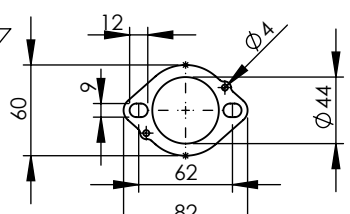

Db-Killer 59B  
Cod.3014228804R

**S.s Flange 112A**  
cod.204569R Sp.5mm

**S.s bushing**  
cod.204833R

Brackets kit  
cod. 3014349562R

BIKE'S FRAME

Welded reinforcements

Welded reinforcement

Carbon end cup set  
cod.308266701R

# ART.14349EU - SPARE PARTS

YAMAHA TRACER 7 / TRACER 7 GT (Also fits 35 kW version)  
(Fits with original panniers) (Fits with original centre stand)

Ⓐ FITTING COD. 3014349601R