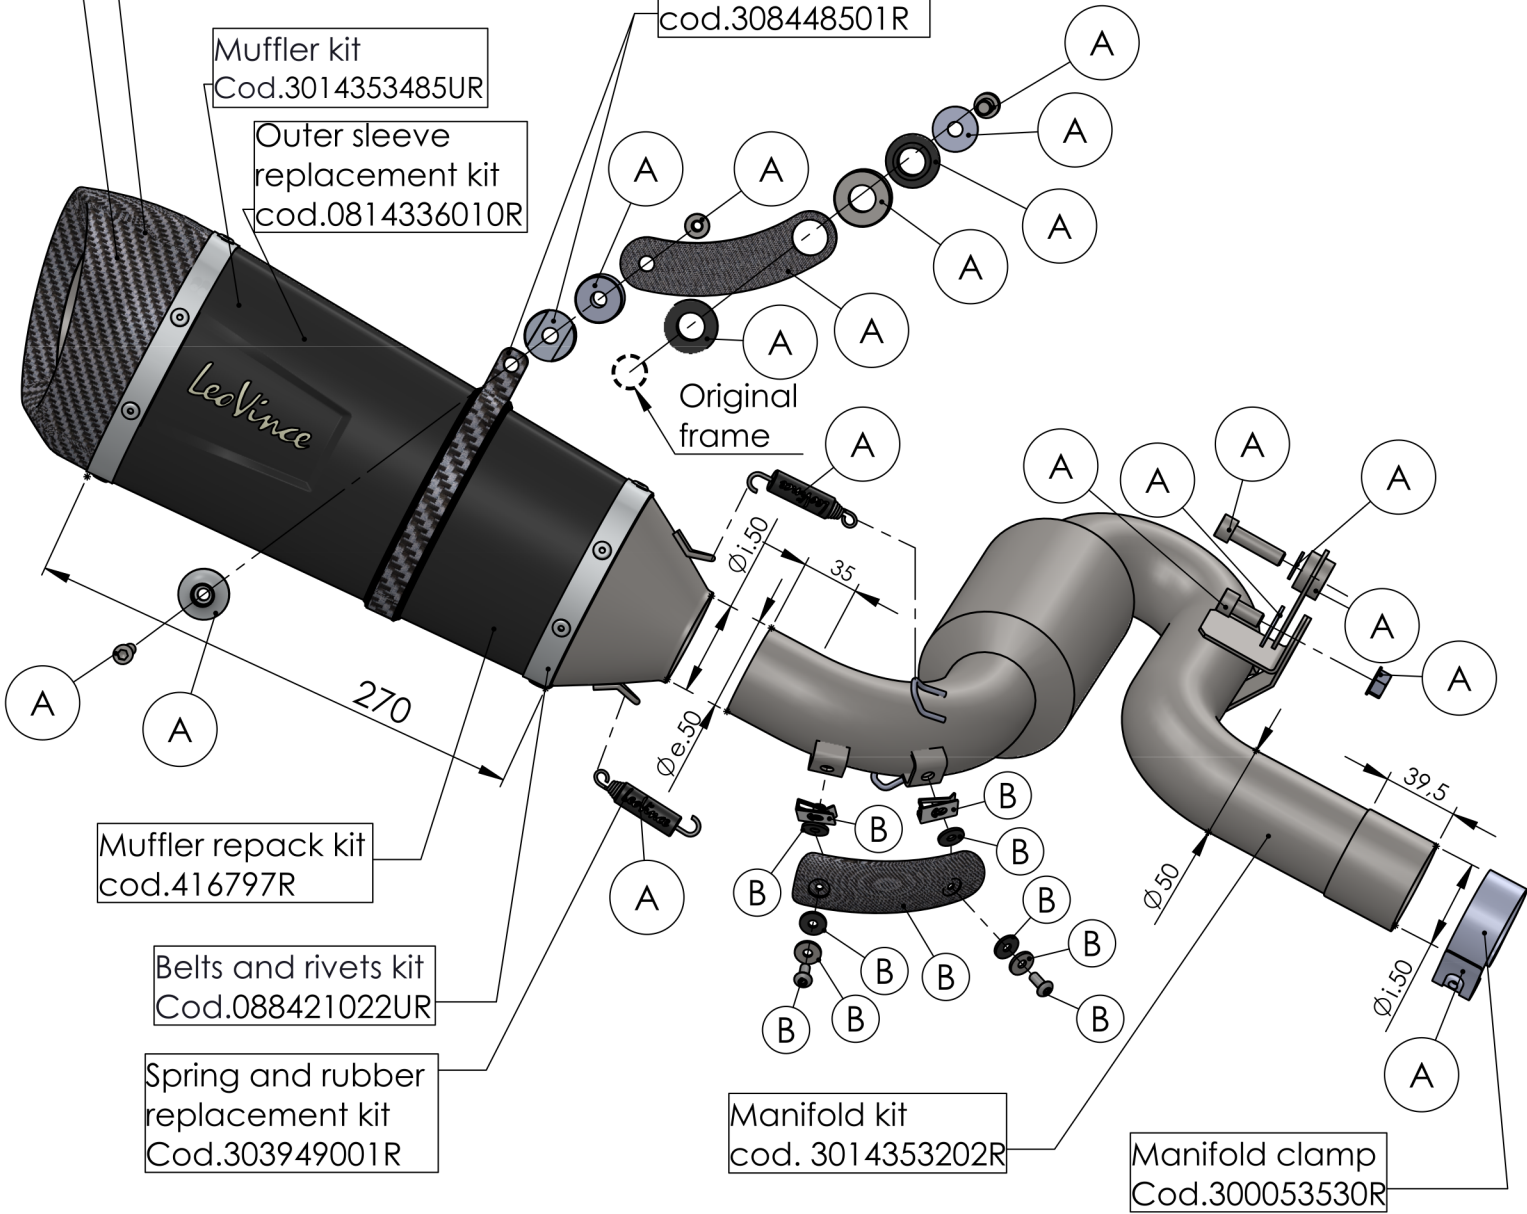

DO NOT USE

Carbon end cup set
cod.308420701R

S.s end cup set
Cod.308437741UR

Carbon clamp kit
cod.308448501R

Muffler kit
Cod.3014353485UR

Outer sleeve
replacement kit
cod.0814336010R

Muffler repack kit
cod.416797R

Belts and rivets kit
Cod.088421022UR

Spring and rubber
replacement kit
Cod.303949001R

Manifold kit
cod. 3014353202R

Manifold clamp
Cod.300053530R

ART. 14353SBU - SPARE PARTS

BMW F 900 R / XR (also fits 35kW version) (fits with original centre stand)

- (A) FITTING KIT cod.3014353601R
- (B) CARBON COVER KIT cod.303777001R