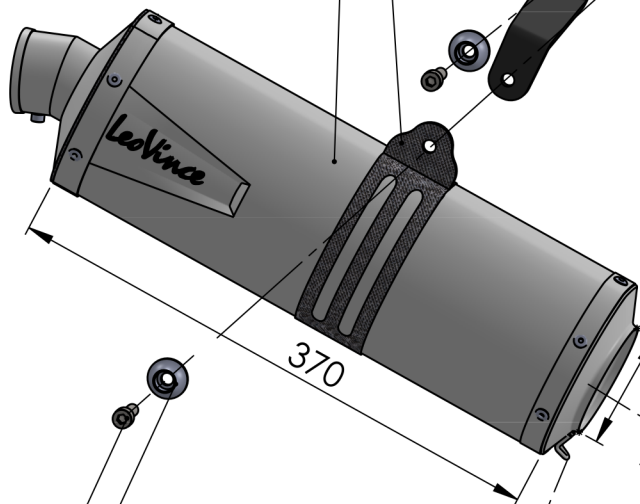

BIKE'S FRAME

Knurled collar nut
M8 Cod.200298

Allen screw M5X12
T.B.E.I.
Cod.201031

Plain washer
6.4x14 Inox
Cod.205833

Mounting
plate M5
Cod.204555

Allen screw
M6X14 T.B.E.I.
Cod.204643

2x Aluminium spacer
ø27X8,5
Cod. 204321

2x Allen screw M8X25
T.C.E.I.Z.B.
Cod.200314

Pipe N°1308 s.s
cod. 3015302201

Short spring
cod. 303949001

Strap in S.s.Ø51
Cod.300051530

Carbon cover
cod. 0815302001

2x Gasket
14x5.9x1.5
Cod.206367

DO NOT USE
ORIGINAL BUSHING

ART. 14355EU

HONDA CRF 1100 L AFRICA TWIN/ADVENTURE SPORT/DCT
(fits with original panniers)

SLIP-ON - LV ONE EVO - STAINLESS STEEL