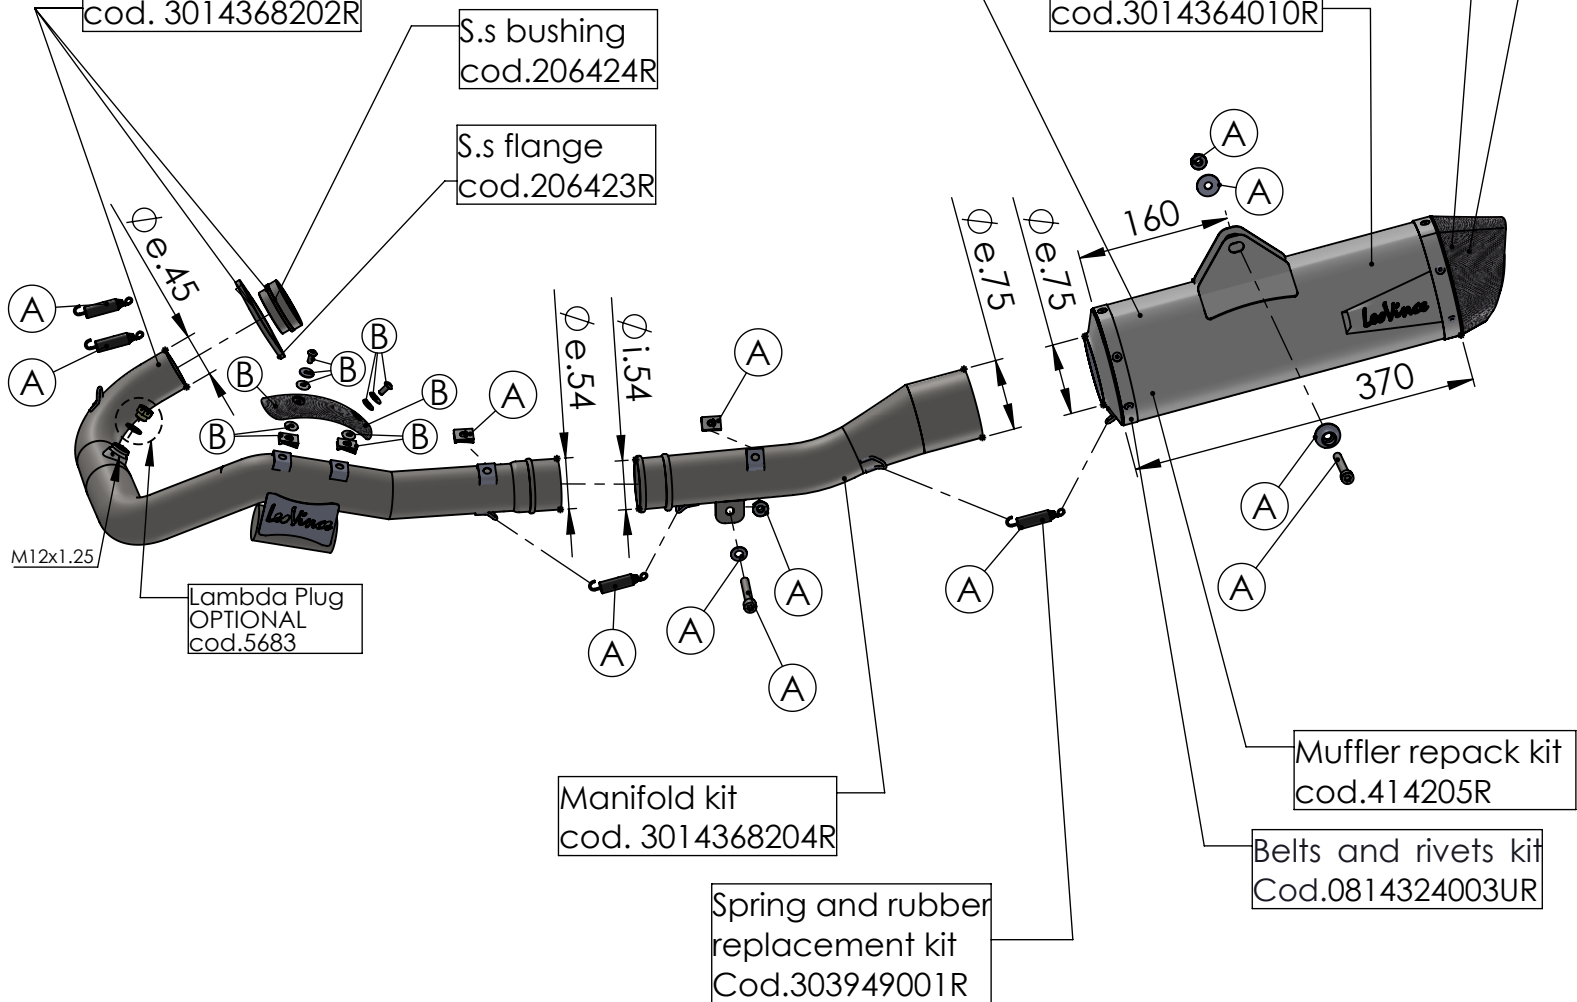

**Flange s.s. sp.5mm  
cod.206423R**

**s.s. bushing  
cod.206424R**

**Carbon end cup set  
cod.3014000701R**

**S.s end cup set  
cod.307242711UR**

**Muffler kit  
Cod.3014364482UR**

**Outer sleeve  
replacement kit  
cod.3014364010R**

**Header pipe kit  
cod. 3014368202R**

**S.s bushing  
cod.206424R**

**S.s flange  
cod.206423R**

**Lambda Plug  
OPTIONAL  
cod.5683**

**Manifold kit  
cod. 3014368204R**

**Spring and rubber  
replacement kit  
Cod.303949001R**

## ART. 14368EU - SPARE PARTS

HUSQVARNA 701 ENDURO/LR / 701 SUPERMOTO  
(also fits 35kW version)

(A) FITTING KIT cod.3014364601R

(B) CARBON COVER cod.308213001R