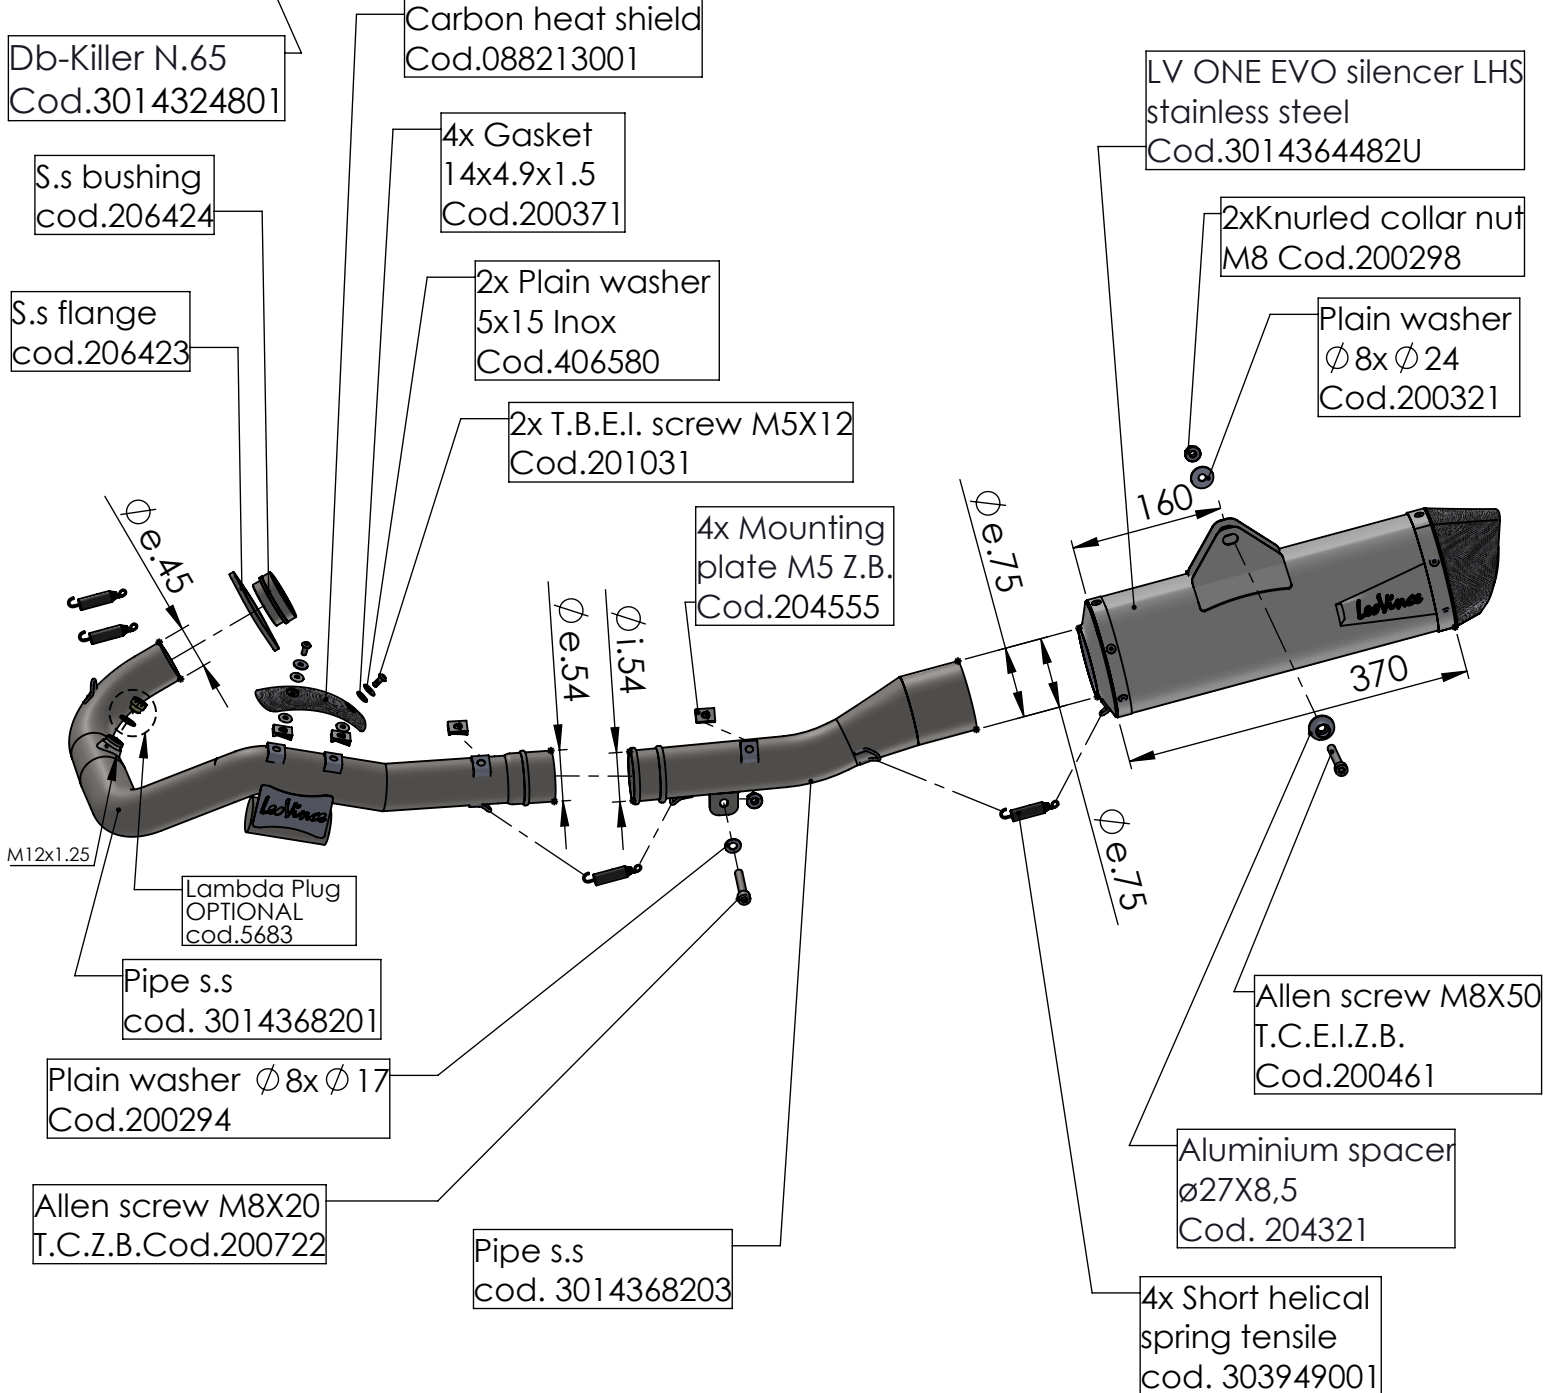

**Flange s.s. sp.5mm
cod.206423**

**s.s. bushing
cod.206424**

ART. 14368EU

**HUSQVARNA 701 ENDURO/LR / 701 SUPERMOTO
(also fits 35kW version)**

FULL SYSTEM - LV ONE EVO - STAINLESS STEEL