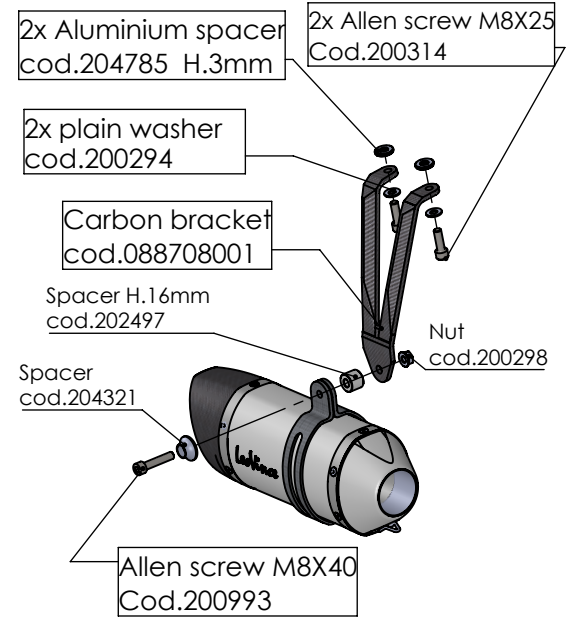

dB-killer n.52B  
Cod.308437801

s.s. Flange "108B"  
cod.204835 sp.5mm

s.s. bushing  
cod.205870

Alternatively it is possible take off the original passenger's RH footboard and assemble the carbon bracket fitting the fasteners as show below

**ART. 14369EU**

APRILIA RS 660 - TUONO 660 (also fits 35kW version)

FULL SYSTEM - LV PRO - STAINLESS STEEL