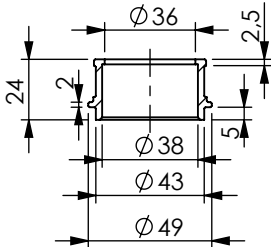

dB-killer n.52B  
Cod.308437801

s.s. Flange "108B"  
cod.204835 sp.5mm

s.s. bushing  
cod.205870

Alternatively it is possible take off the original passenger's RH footboard and assemble the carbon bracket fitting the fasteners as show below

**ART. 14369EU**

APRILIA RS 660 - TUONO 660 (also fits 35kW version)

FULL SYSTEM - LV PRO - STAINLESS STEEL