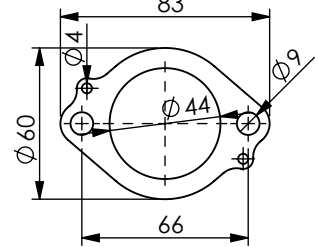

dB-killer n.52B  
Cod.308437801

s.s. Flange "108B"  
cod.204835 sp.5mm

s.s. bushing  
cod.205870

Alternatively it is possible take off the original passenger's RH footboard and assemble the carbon bracket fitting the fasteners as show below

**ART. 14369EU**

APRILIA RS 660 - TUONO 660 (also fits 35kW version)

FULL SYSTEM - LV PRO - STAINLESS STEEL