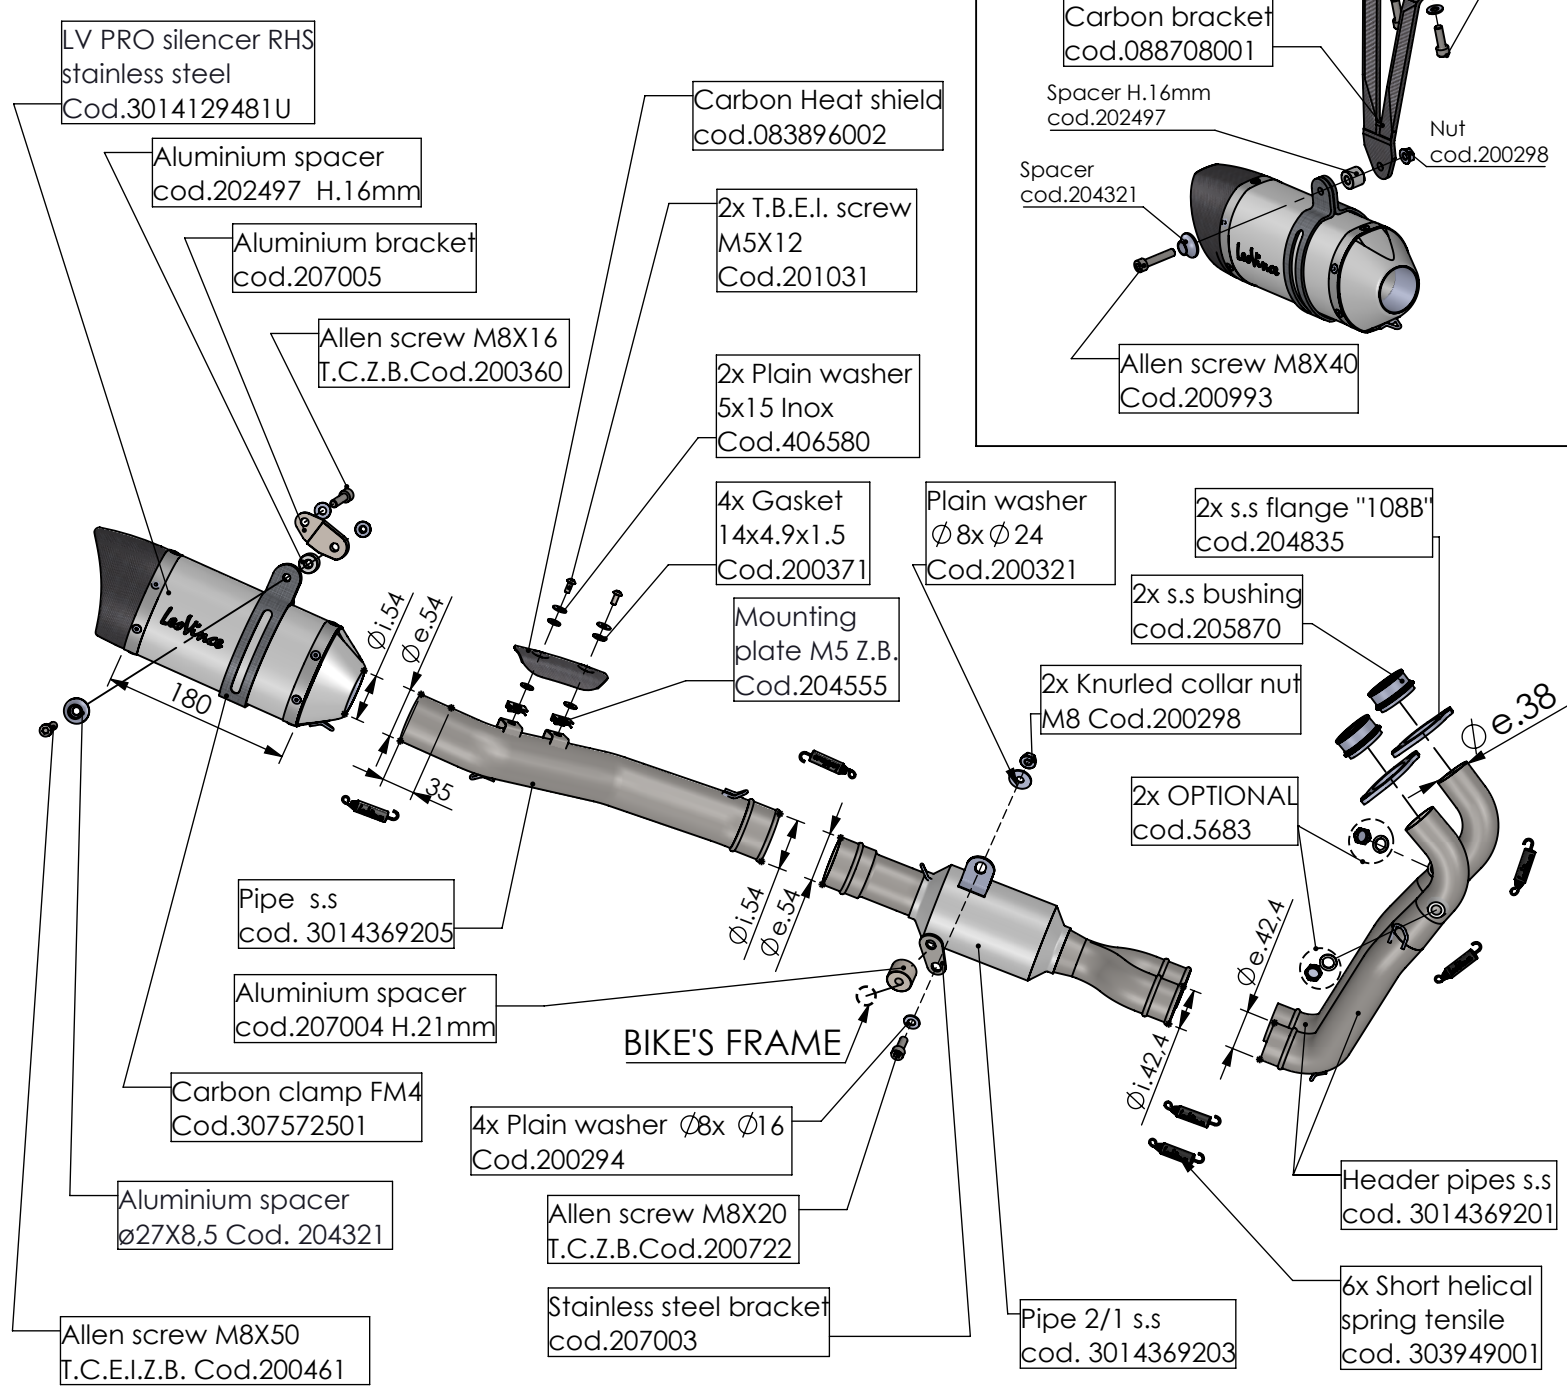

dB-killer n.52B  
Cod.308437801

s.s. Flange "108B"  
cod.204835 sp.5mm

s.s. bushing  
cod.205870

Alternatively it is possible take off the original passenger's RH footboard and assemble the carbon bracket fitting the fasteners as show below

**ART. 14369EU**

APRILIA RS 660 - TUONO 660 (also fits 35kW version)

FULL SYSTEM - LV PRO - STAINLESS STEEL