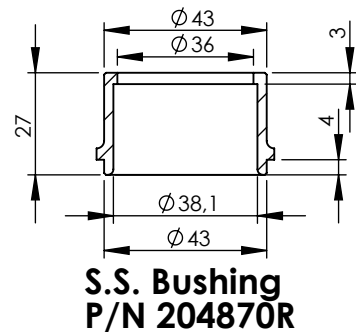

(A) Fitting kit for Yamaha Tracer 900 P/N 3014372601R

## ART. 14372EBU - SPARE PARTS

YAMAHA TRACER 9 / GT / GT+

(Also fits 35kW & 70kW versions) (Fits with original center stand)

FULL SYSTEM 3/1 - LV RACE - STAINLESS STEEL

(B) Fitting kit for Yamaha XSR 900 P/N 3014371602R  
Use the parts with (A) baloon from TRACER Fitting kit P/N 3014371601

## ART. 14372EBU - SPARE PARTS

YAMAHA XSR 900  
(Also fits 35kW & 70kW versions) (Fits with original center stand)

FULL SYSTEM 3/1 - LV RACE - STAINLESS STEEL