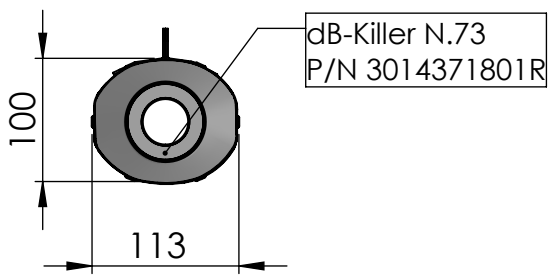

(A) Fitting kit for Yamaha Tracer 900 P/N 3014372601R

## ART. 14372EBU - SPARE PARTS

YAMAHA TRACER 9 / GT / GT+

(Also fits 35kW & 70kW versions) (Fits with original center stand)

FULL SYSTEM 3/1 - LV RACE - STAINLESS STEEL

(B) Fitting kit for Yamaha XSR 900 P/N 3014371602R  
Use the parts with (A) baloon from TRACER Fitting kit P/N 3014371601

## ART. 14372EBU - SPARE PARTS

YAMAHA XSR 900  
(Also fits 35kW & 70kW versions) (Fits with original center stand)

FULL SYSTEM 3/1 - LV RACE - STAINLESS STEEL