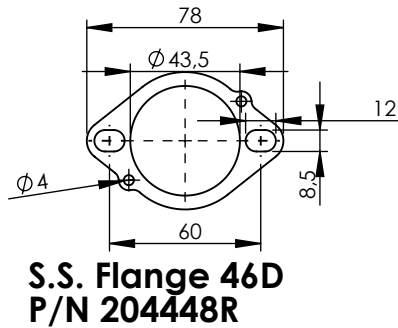

(A) Fitting kit for Yamaha Tracer 900 P/N 3014372601R

## ART. 14372EBU - SPARE PARTS

YAMAHA TRACER 9 / GT / GT+

(Also fits 35kW & 70kW versions) (Fits with original center stand)

FULL SYSTEM 3/1 - LV RACE - STAINLESS STEEL

(B) Fitting kit for Yamaha XSR 900 P/N 3014371602R  
Use the parts with (A) baloon from TRACER Fitting kit P/N 3014371601

## ART. 14372EBU - SPARE PARTS

YAMAHA XSR 900  
(Also fits 35kW & 70kW versions) (Fits with original center stand)

FULL SYSTEM 3/1 - LV RACE - STAINLESS STEEL