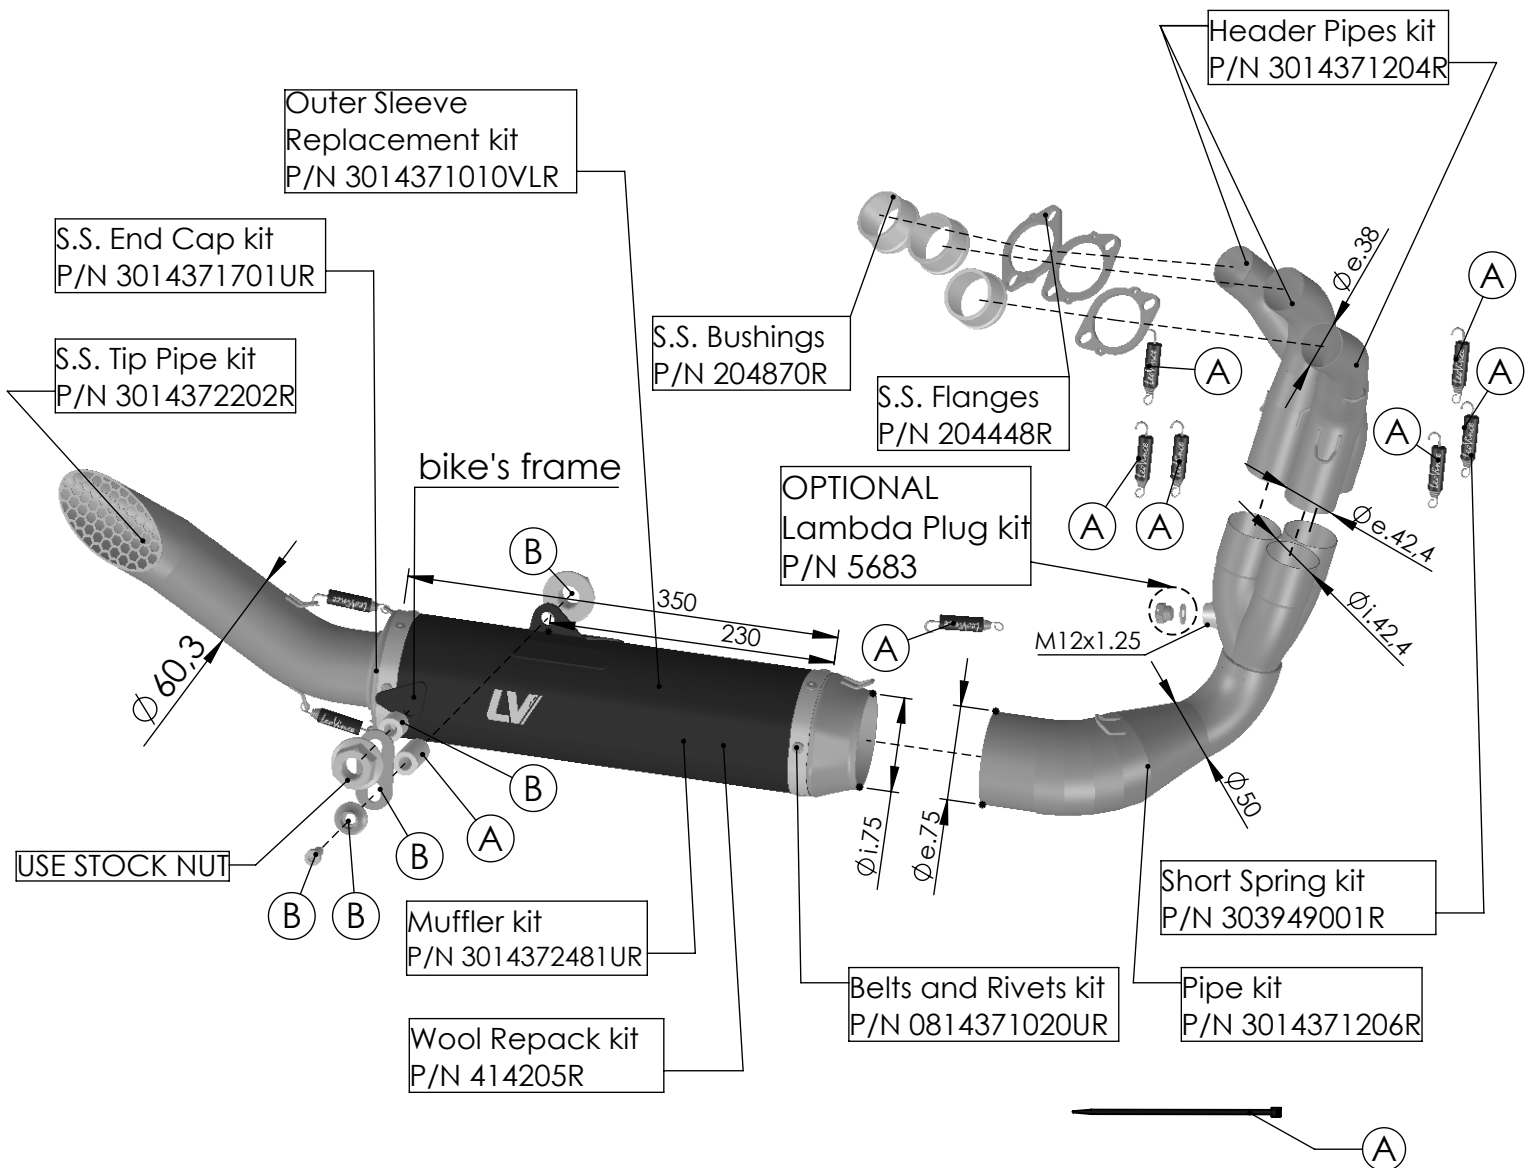

(A) Fitting kit for Yamaha Tracer 900 P/N 3014372601R

## ART. 14372EBU - SPARE PARTS

YAMAHA TRACER 9 / GT / GT+

(Also fits 35kW & 70kW versions) (Fits with original center stand)

FULL SYSTEM 3/1 - LV RACE - STAINLESS STEEL

(B) Fitting kit for Yamaha XSR 900 P/N 3014371602R  
Use the parts with (A) baloon from TRACER Fitting kit P/N 3014371601

## ART. 14372EBU - SPARE PARTS

YAMAHA XSR 900  
(Also fits 35kW & 70kW versions) (Fits with original center stand)

FULL SYSTEM 3/1 - LV RACE - STAINLESS STEEL