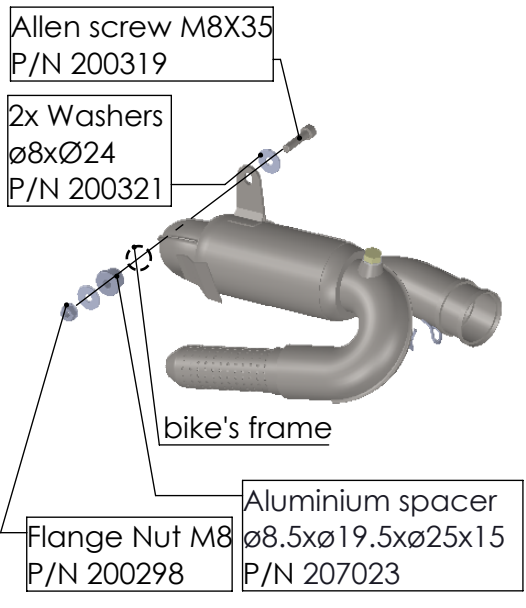

**ATTENTION!
NINJA 650/ Z 650 SPECIFIC
ASSEMBLY DRAWING**

ART.14379EBKN

KAWASAKI Z 650 / Z 650 RS / NINJA 650 / VERSYS 650
(Also fits 35kW version) (Fits with original panniers)

FULL SYSTEM - LV ONE EVO - BLACK - APPROVED