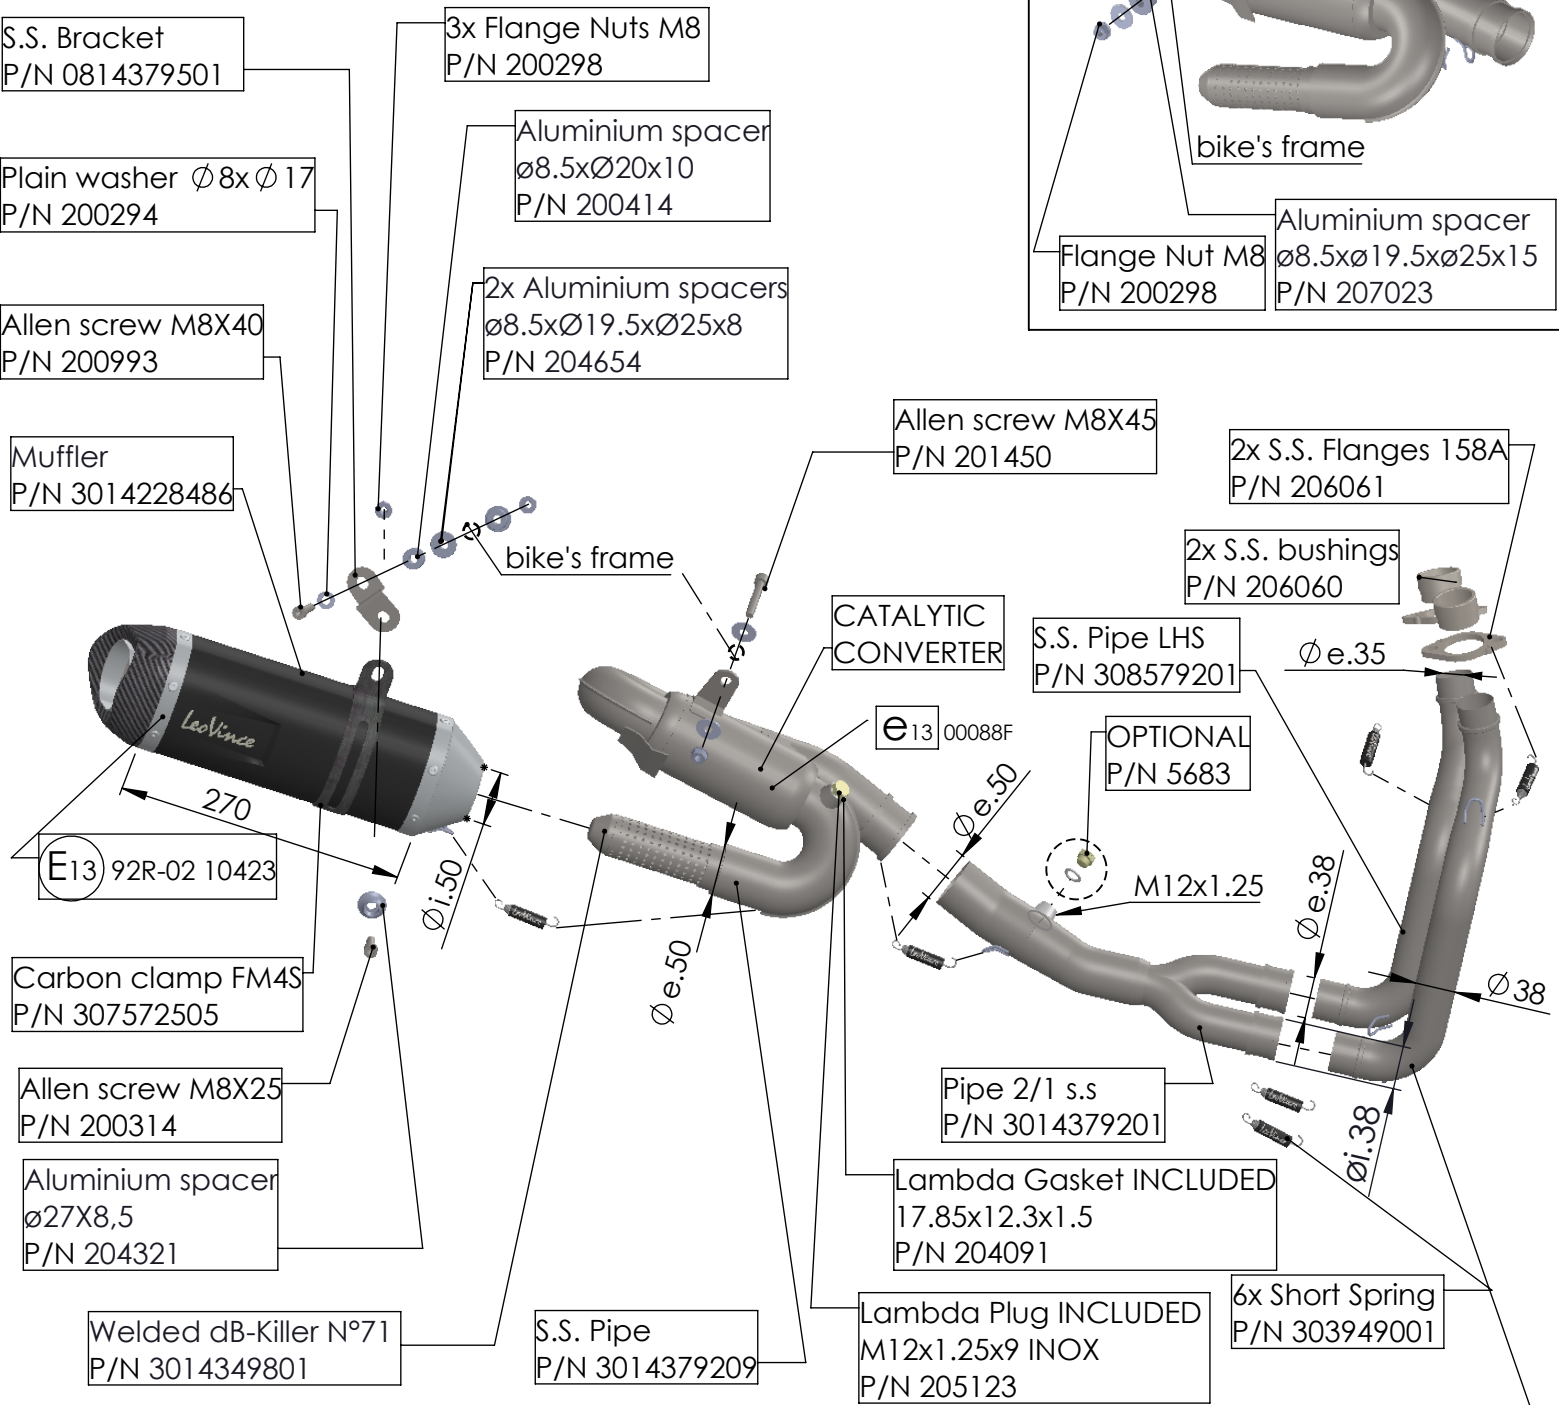

**ATTENTION!
NINJA 650/ Z 650 SPECIFIC
ASSEMBLY DRAWING**

ART.14379EBKN

KAWASAKI Z 650 / Z 650 RS / NINJA 650 / VERSYS 650
(Also fits 35kW version) (Fits with original panniers)

FULL SYSTEM - LV ONE EVO - BLACK - APPROVED