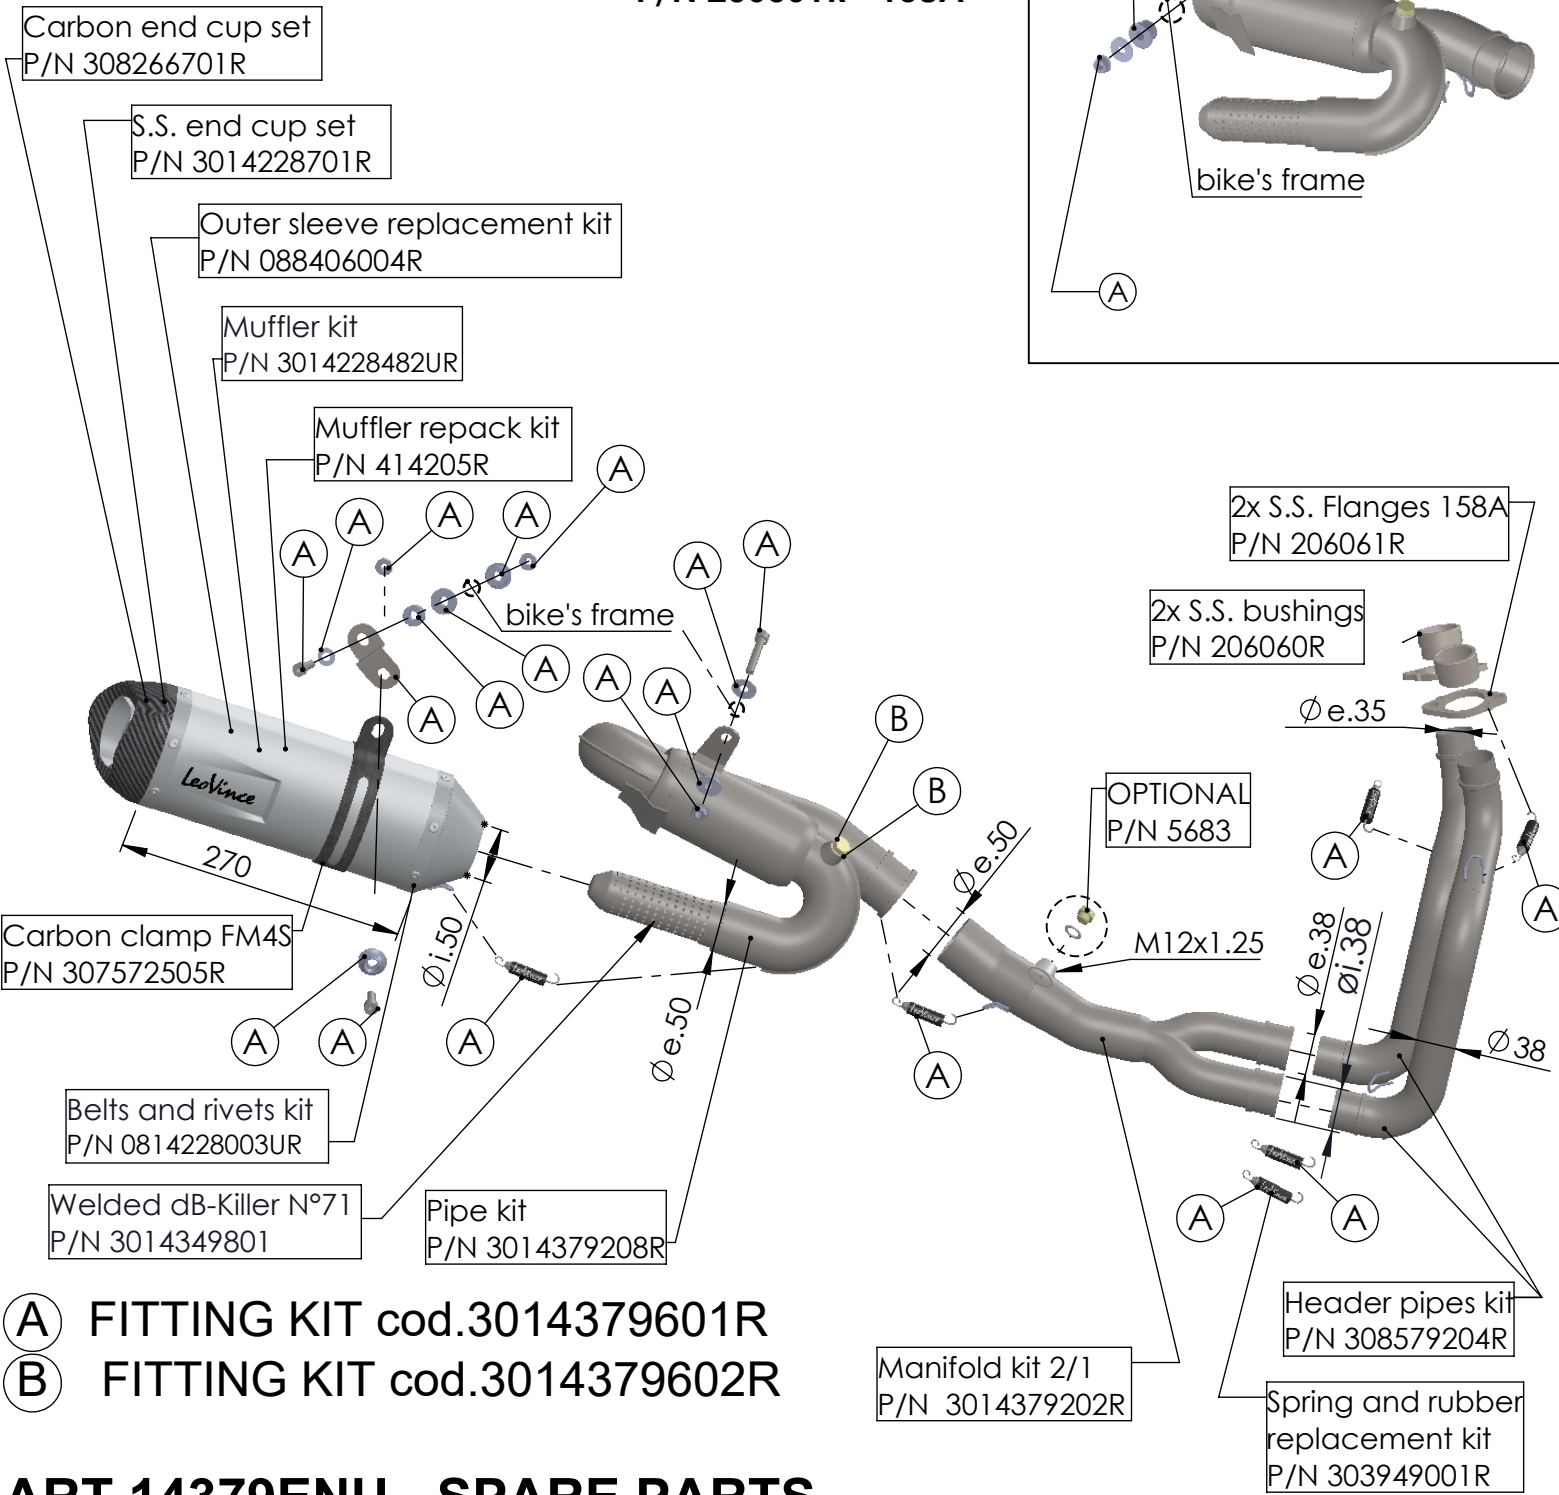

**ATTENTION!
NINJA 650/ Z 650 SPECIFIC
ASSEMBLY DRAWING**

dB-Killer 59B
P/N 3014228804R

S.S. Bushing
P/N 206060R

S.S.Flange sp.6mm
P/N 206061R "158A"

Carbon end cup set
P/N 308266701R

S.S. end cup set
P/N 3014228701R

Outer sleeve replacement kit
P/N 088406004R

Muffler kit
P/N 3014228482UR

Muffler repack kit
P/N 414205R

2x S.S. Flanges 158A
P/N 206061R

2x S.S. bushings
P/N 206060R

Carbon clamp FM4S
P/N 307572505R

Belts and rivets kit
P/N 0814228003UR

Welded dB-Killer N°71
P/N 3014349801

Pipe kit
P/N 3014379208R

OPTIONAL
P/N 5683

M12x1.25

Manifold kit 2/1
P/N 3014379202R

Header pipes kit
P/N 308579204R

Spring and rubber replacement kit
P/N 303949001R

- (A) FITTING KIT cod.3014379601R**
- (B) FITTING KIT cod.3014379602R**

ART.14379ENU - SPARE PARTS

KAWASAKI Z 650 / Z 650 RS / NINJA 650 / VERSYS 650
(Also fits 35kW version) (Fits with original panniers)

FULL SYSTEM - LV ONE EVO - STAINLESS STEEL