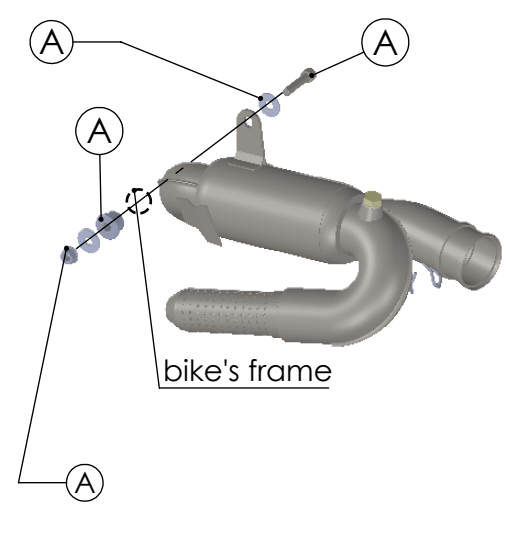

**ATTENTION!
NINJA 650/ Z 650 SPECIFIC
ASSEMBLY DRAWING**

dB-Killer 59B
P/N 3014228804R

S.S. Bushing
P/N 206060R

S.S.Flange sp.6mm
P/N 206061R "158A"

Carbon end cup set
P/N 308266701R

S.S. end cup set
P/N 3014228701R

Outer sleeve replacement kit
P/N 088406004R

Muffler kit
P/N 3014228482UR

Muffler repack kit
P/N 414205R

2x S.S. Flanges 158A
P/N 206061R

2x S.S. bushings
P/N 206060R

Carbon clamp FM4S
P/N 307572505R

Belts and rivets kit
P/N 0814228003UR

Welded dB-Killer N°71
P/N 3014349801

Pipe kit
P/N 3014379208R

OPTIONAL
P/N 5683

M12x1.25

Manifold kit 2/1
P/N 3014379202R

Header pipes kit
P/N 308579204R

Spring and rubber replacement kit
P/N 303949001R

- (A) FITTING KIT cod.3014379601R**
- (B) FITTING KIT cod.3014379602R**

ART.14379ENU - SPARE PARTS

KAWASAKI Z 650 / Z 650 RS / NINJA 650 / VERSYS 650
(Also fits 35kW version) (Fits with original panniers)

FULL SYSTEM - LV ONE EVO - STAINLESS STEEL