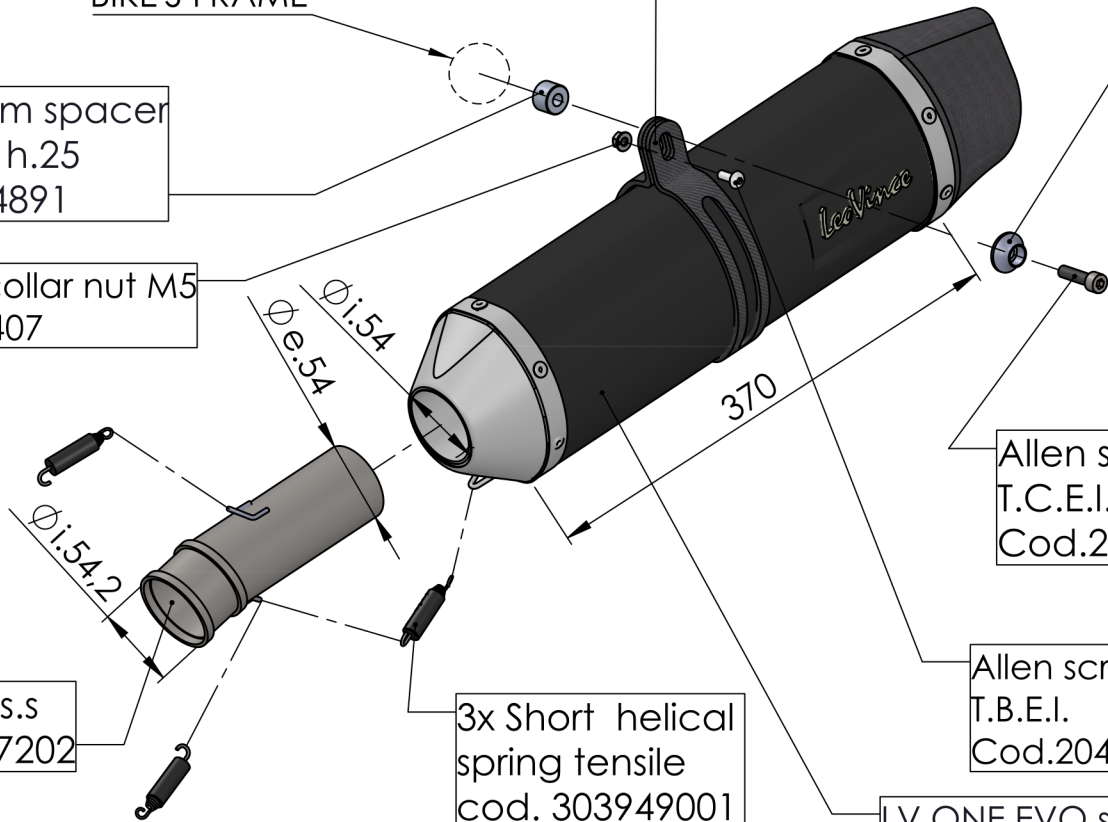

Carbon clamp FB5AS
cod.308562501

Aluminium spacer
ø27X8,5
Cod. 204321

BIKE'S FRAME

Aluminium spacer
ø25X8,5 h.25
Cod. 204891

Knurled collar nut M5
Cod.204407

Allen screw M8X55
T.C.E.I.Z.B.
Cod.200331

Allen screw M5X14
T.B.E.I.
Cod.204805

Pipe N°651 s.s.
cod. 308117202

3x Short helical
spring tensile
cod. 303949001

LV ONE EVO silencer LHS
stainless steel black
Cod.3014356486U

ART. 14383EBU

BMW F 700 GS / F 800 GS / ADVENTURE
(fits with original panniers) (also fits 35kW versions)

SLIP-ON - LV ONE EVO - BLACK