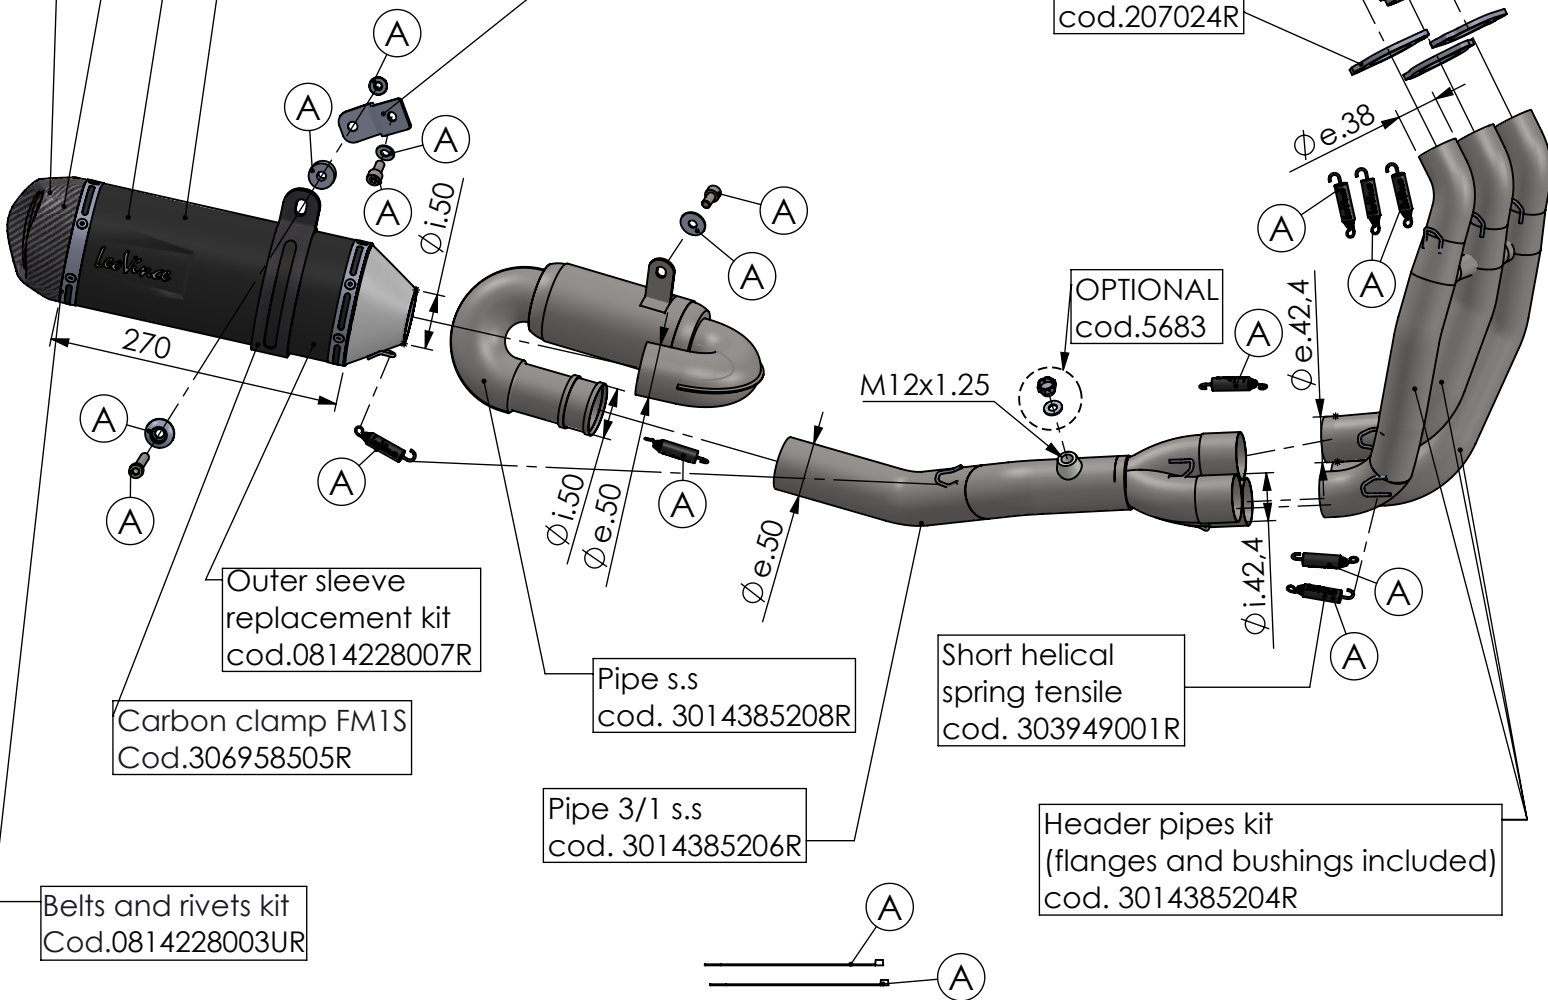

Carbon end cup set
cod.308266701R

S.s end cup set
cod.3014228701UR

Muffler repack kit
cod.414205R

Muffler kit
Cod.3014228486UR

S.s. bracket
Cod.3014385561R

S.s bushing
cod.207022R

S.s flange
cod.207024R

ART. 14385EBU - SPARE PARTS

(also fits 35kW version)

TRIUMPH TRIDENT 660 / TIGER 660

Ⓐ FITTING KIT cod.3014385601R