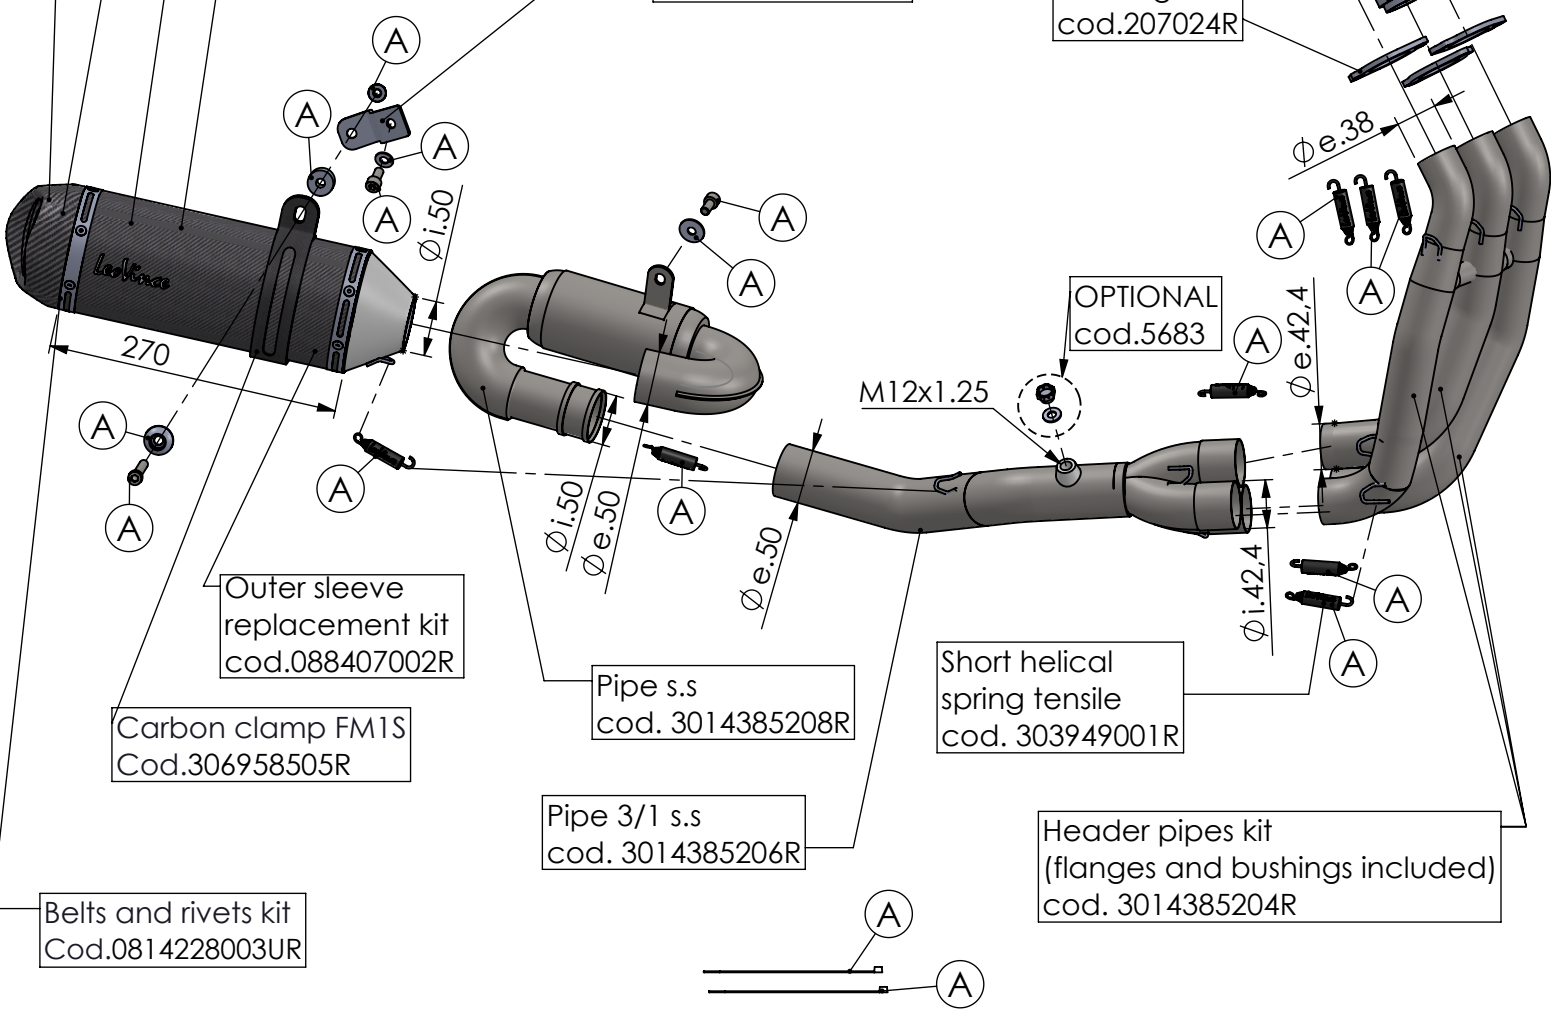

Carbon end cup set
cod.308266701R

S.s end cup set
cod.3014228701UR

Muffler repack kit
cod.414205R

Muffler kit
Cod.3014229482UR

S.s. bracket
Cod.3014385561R

S.s bushing
cod.207022R

S.s flange
cod.207024R

Belts and rivets kit
Cod.0814228003UR

ART. 14386EU - SPARE PARTS

(also fits 35kW version)

TRIUMPH TRIDENT 660 / TIGER 660

Ⓐ FITTING KIT cod.3014385601R