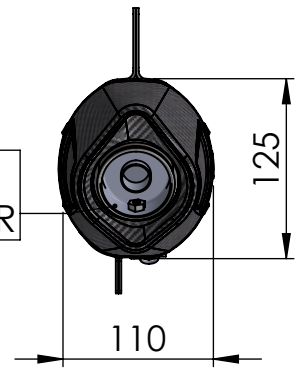

Carbon end cup set
cod.3014000701R

S.s end cup set
cod.3014054711R

Db-Killer N.63
Cod.3014225801R

Muffler kit
Cod.3014381481UR

Muffler repack kit
cod.414205R

BIKE'S FRAME

OPTIONAL
cod.5684

Manifold clamp
Cod.300028530R

Outer sleeve
replacement kit
cod.3014378010R

Spring and rubber
replacement kit
Cod.303949001R

Link Pipe N°1417
cod. 3014407202R

Belts and rivets kit
Cod.0814319014R

TO COVER HOLE IN THE ORIGINAL FRAME:
- Screw M10x25 cod.204523
- Plain washer ø20xø10.5 cod.203518)

ART. 14407EU - SPARE PARTS

HONDA FOZA 350

Ⓐ FITTING KIT cod. 3014381601R