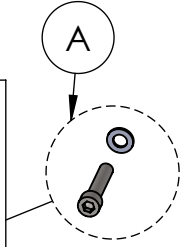

Carbon end cup set
cod.3014000701R

S.s end cup set
cod.3014054711R

Db-Killer N.63
Cod.3014225801R

Muffler kit
Cod.3014381481UR

Muffler repack kit
cod.414205R

BIKE'S FRAME

OPTIONAL
cod.5684

Manifold clamp
Cod.300028530R

Outer sleeve
replacement kit
cod.3014378010R

Spring and rubber
replacement kit
Cod.303949001R

Link Pipe N°1417
cod. 3014407202R

Belts and rivets kit
Cod.0814319014R

TO COVER HOLE IN THE ORIGINAL FRAME:
- Screw M10x25 cod.204523
- Plain washer ø20xø10.5 cod.203518)

ART. 14407EU - SPARE PARTS

HONDA FOZA 350

Ⓐ FITTING KIT cod. 3014381601R