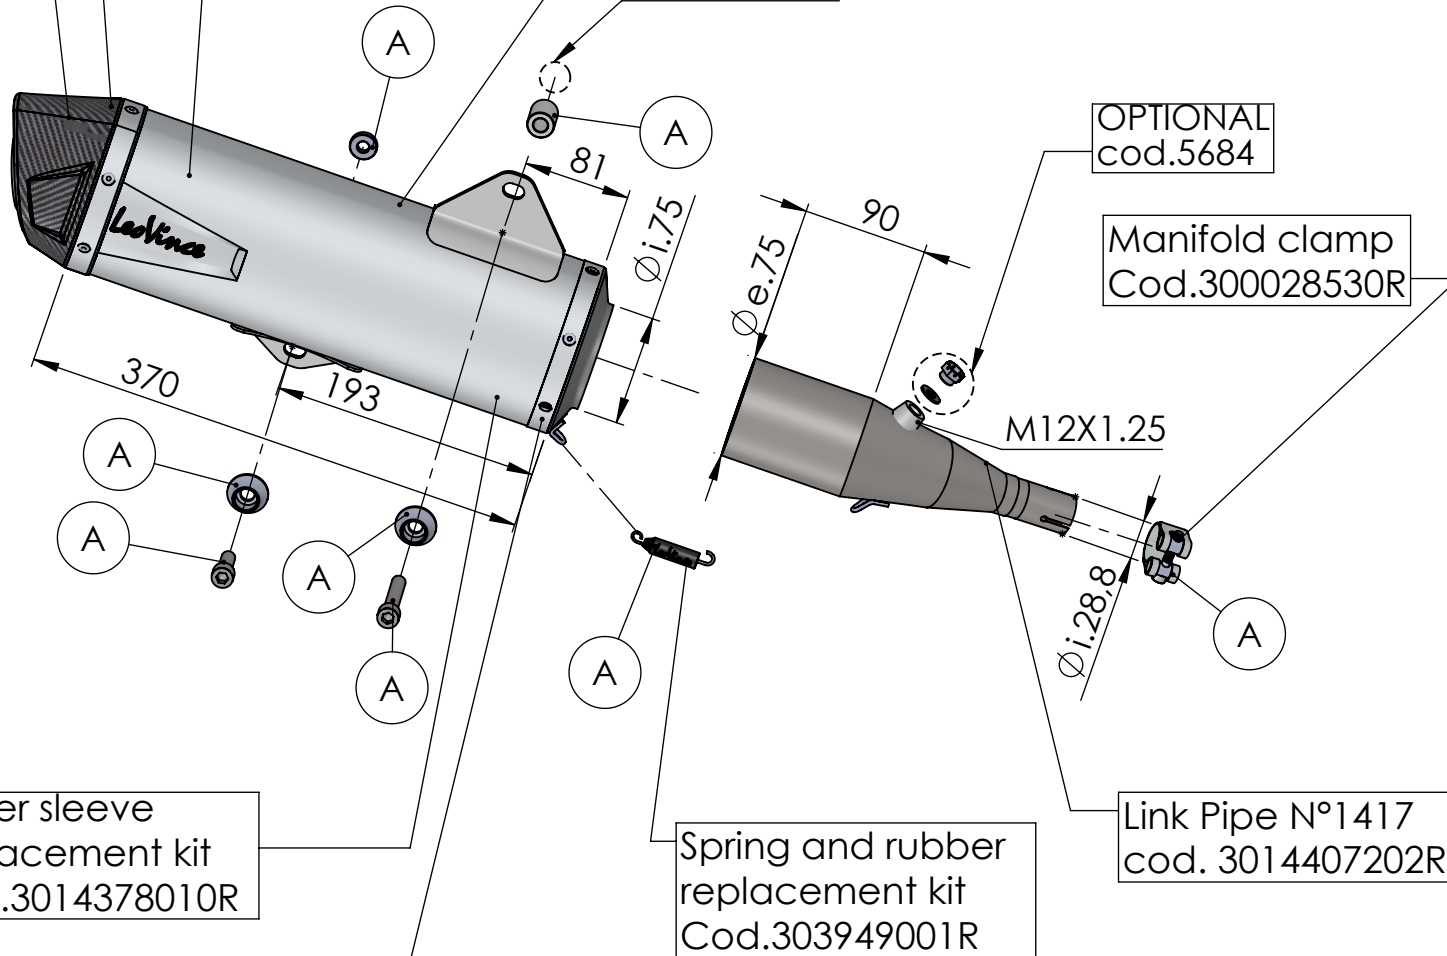

Carbon end cup set
cod.3014000701R

S.s end cup set
cod.3014054711R

Db-Killer N.63
Cod.3014225801R

Muffler kit
Cod.3014381481UR

Muffler repack kit
cod.414205R

BIKE'S FRAME

OPTIONAL
cod.5684

Manifold clamp
Cod.300028530R

Outer sleeve
replacement kit
cod.3014378010R

Spring and rubber
replacement kit
Cod.303949001R

Link Pipe N°1417
cod. 3014407202R

Belts and rivets kit
Cod.0814319014R

TO COVER HOLE IN THE ORIGINAL FRAME:
- Screw M10x25 cod.204523
- Plain washer ø20xø10.5 cod.203518)

ART. 14407EU - SPARE PARTS

HONDA FOZA 350

Ⓐ FITTING KIT cod. 3014381601R