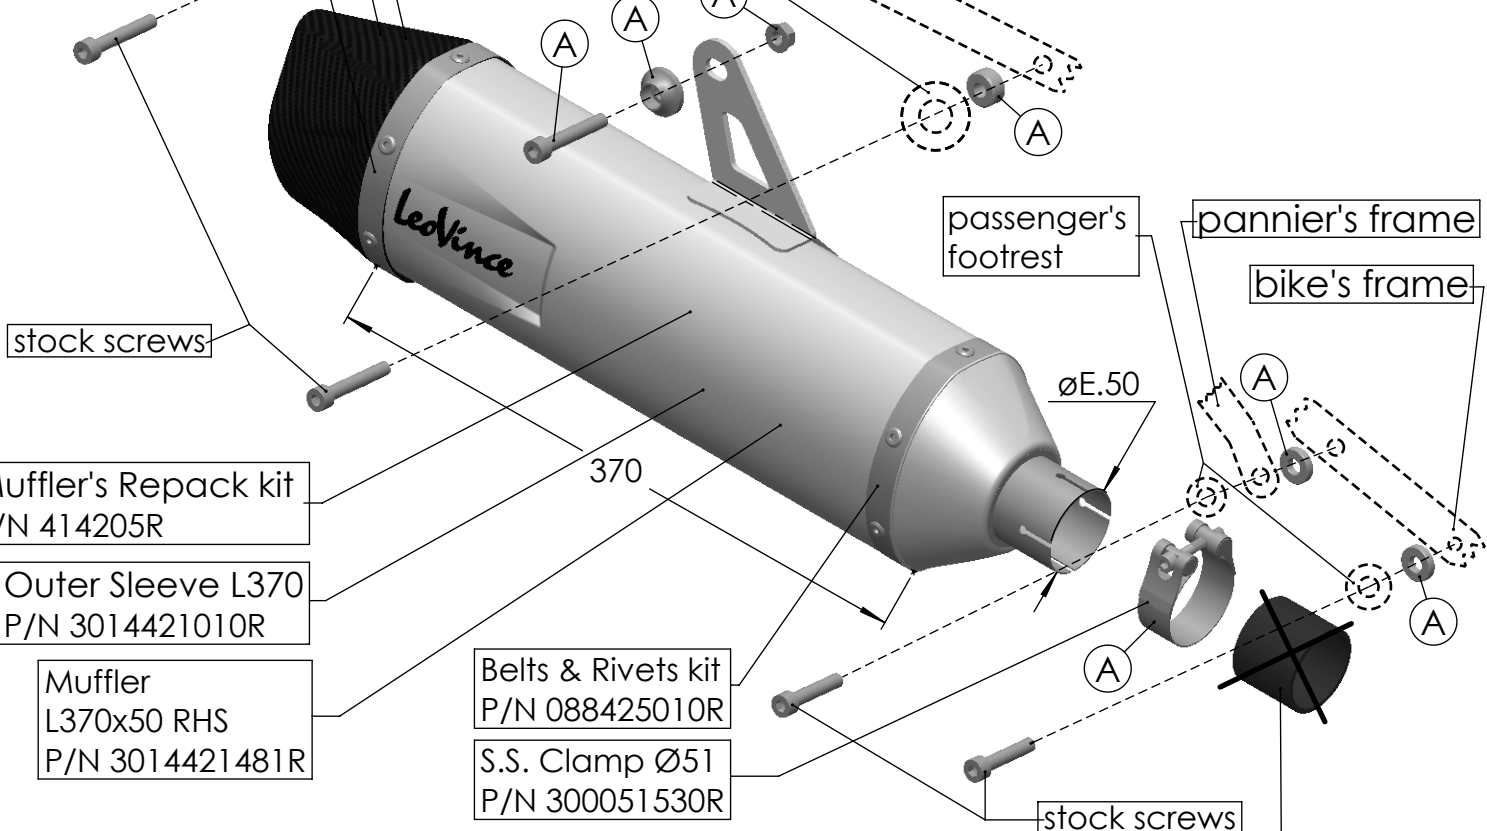

Db-Killer 32B
P/N 307762801R

S.S. Inner End Cap kit
P/N 307242711R

Carbon End Cap kit
P/N 3014000701R

(E13) 92R - 02 10399

pannier's frame

bike's frame

passenger's footrest

pannier's frame

bike's frame

stock screws

øE.50

Muffler's Repack kit
P/N 414205R

370

Outer Sleeve L370
P/N 3014421010R

Muffler
L370x50 RHS
P/N 3014421481R

Belts & Rivets kit
P/N 088425010R

S.S. Clamp Ø51
P/N 300051530R

stock screws

DO NOT USE ORIGINAL BUSHING

(A) Fitting Kit P/N 3014421601R

ART. 14421E - SPARE PARTS

TRIUMPH TIGER 1200 GT/RALLY
(fit with the original panniers)

SLIP-ON - LV ONE EVO - STAINLESS STEEL - APPROVED