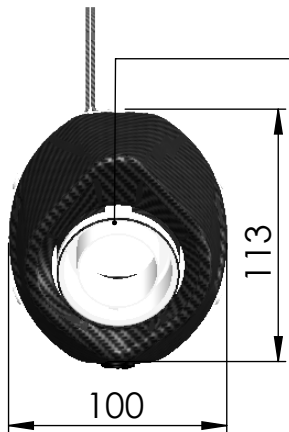

Db-Killer N.32 kit
P/N:307677801R

Carbon End Cap kit
P/N:3014008701R

MOTORBIKE'S
FRAME

S.S. End Cap kit
P/N:308287711R

Muffler kit
P/N:308412481UR

Belts & Rivets kit
P/N:083737002R

Wool Repack kit
P/N:414205R

Outer Sleeve kit
P/N:088283004R

Short Spring kit
P/N:303949001R

S.S. Pipe N°1435 kit
P/N:3014423202R

(A) FITTING kit - P/N:3014423601R

(B) Carbon Clamp kit - P/N:303984502R

S.S. Clamp $\phi 45$ kit
P/N:300045530R

DO NOT USE
STOCK
BUSHING

ART. 14423EU - SPARE PARTS

BENELLI BN - 302 S

SLIP-ON - LV ONE EVO - STAINLESS STEEL