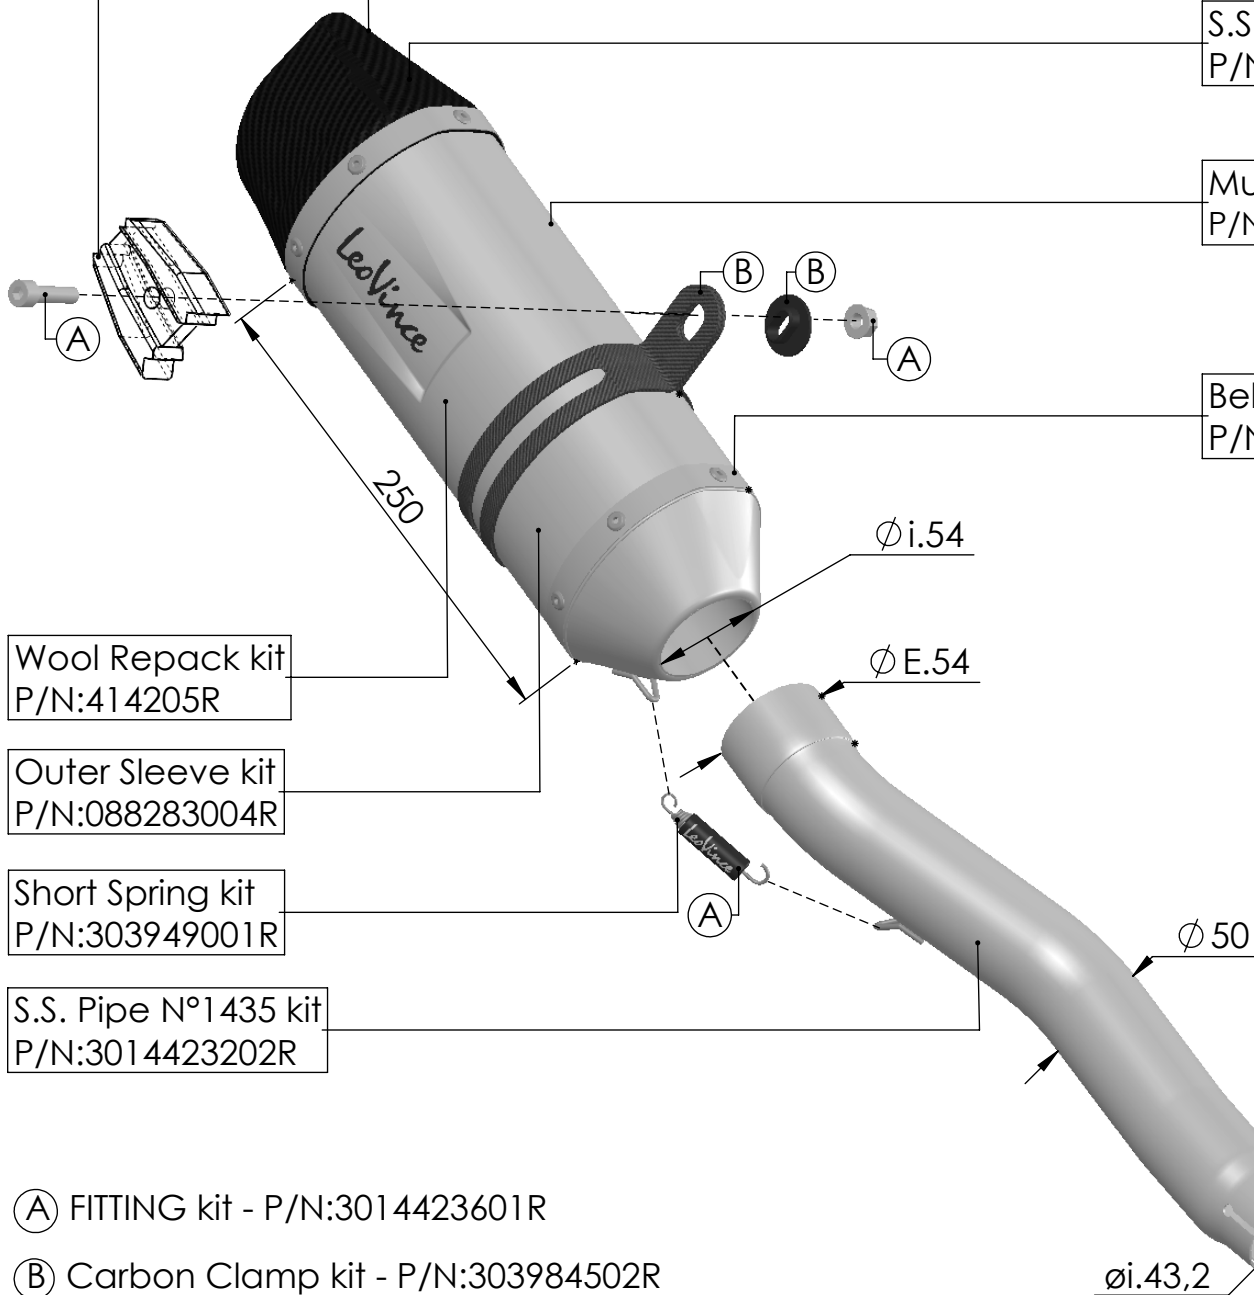

Db-Killer N.32 kit
P/N:307677801R

Carbon End Cap kit
P/N:3014008701R

MOTORBIKE'S
FRAME

S.S. End Cap kit
P/N:308287711R

Muffler kit
P/N:308412481UR

Belts & Rivets kit
P/N:083737002R

Wool Repack kit
P/N:414205R

Outer Sleeve kit
P/N:088283004R

Short Spring kit
P/N:303949001R

S.S. Pipe N°1435 kit
P/N:3014423202R

(A) FITTING kit - P/N:3014423601R

(B) Carbon Clamp kit - P/N:303984502R

S.S. Clamp $\phi 45$ kit
P/N:300045530R

DO NOT USE
STOCK
BUSHING

ART. 14423EU - SPARE PARTS

BENELLI BN - 302 S

SLIP-ON - LV ONE EVO - STAINLESS STEEL