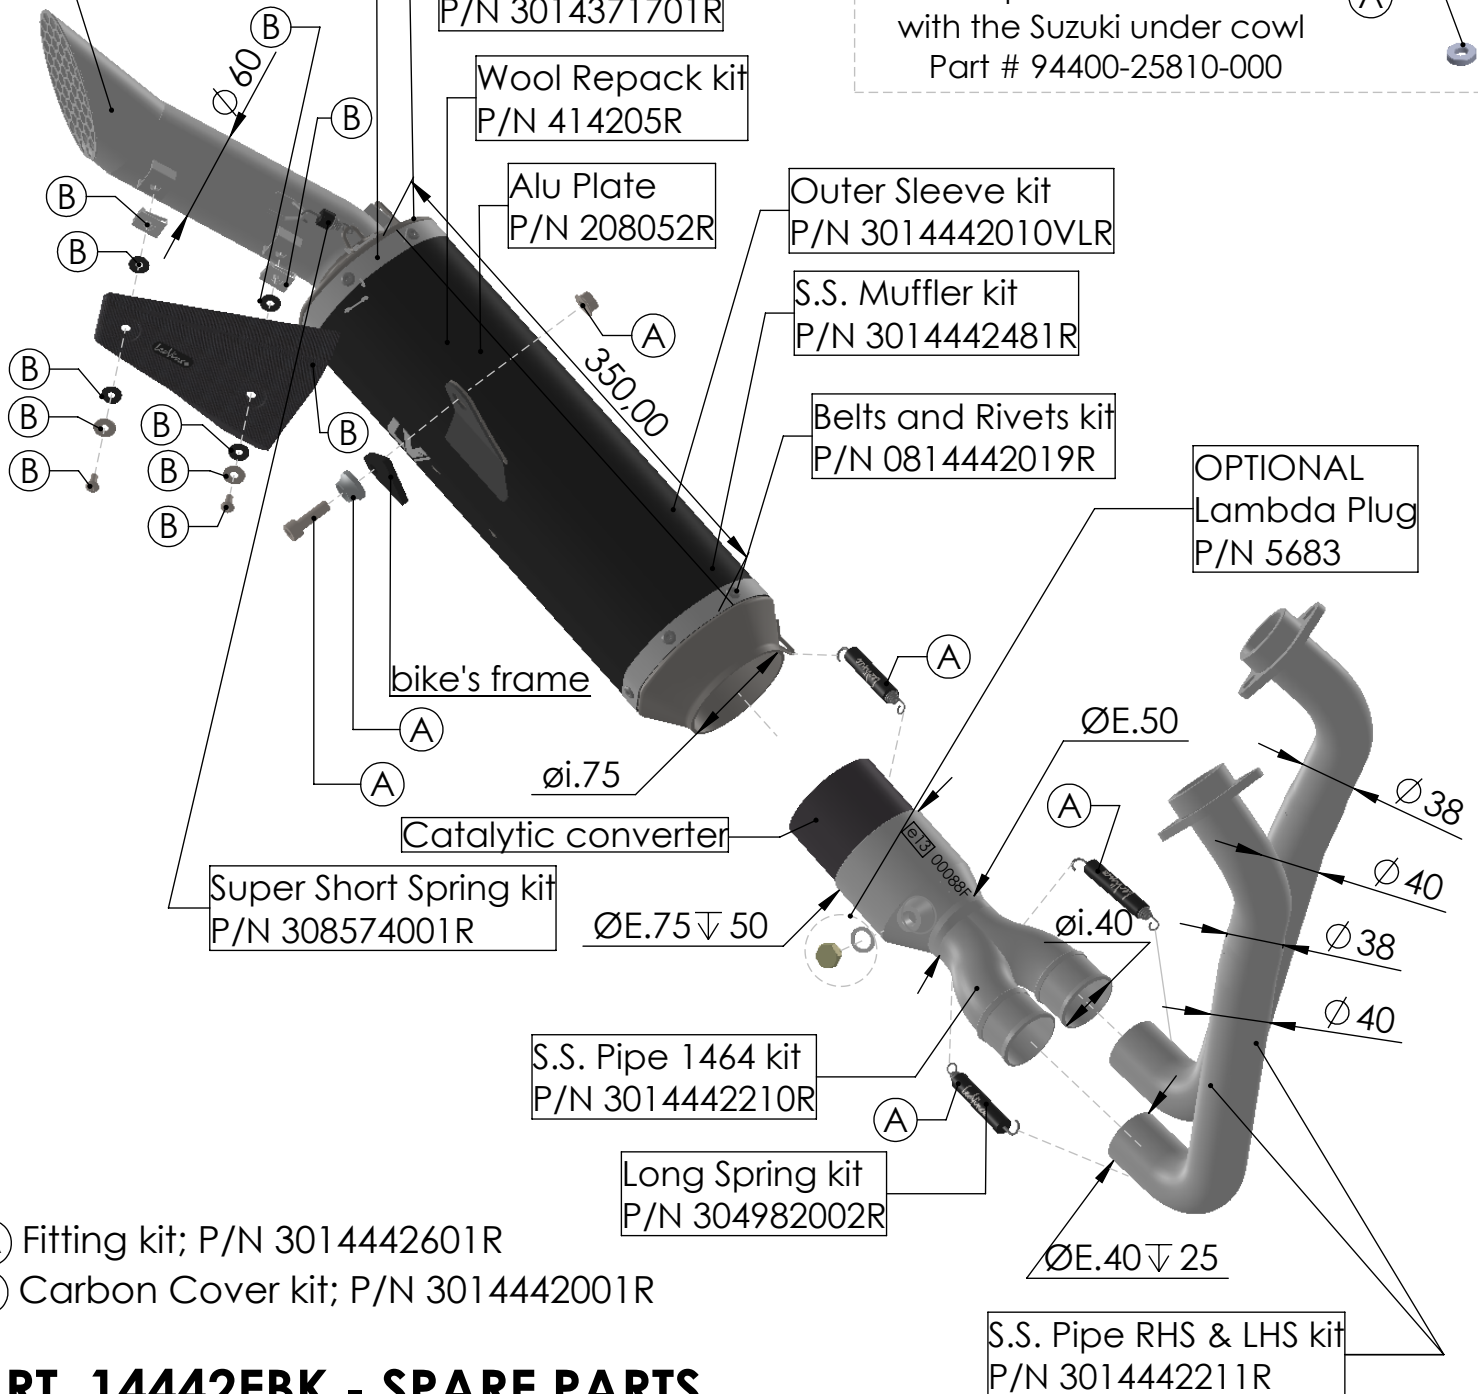

S.S. Pipe kit  
P/N 3014442208R

S.S. Bushing  
P/N 207133

S.S. Flange 25B  
P/N 200560

(E13) 92R - 02 15011

S.S. End Cap kit  
P/N 3014371701R

Wool Repack kit  
P/N 414205R

Alu Plate  
P/N 208052R

Outer Sleeve kit  
P/N 3014442010VLR

S.S. Muffler kit  
P/N 3014442481R

Belts and Rivets kit  
P/N 0814442019R

OPTIONAL  
Lambda Plug  
P/N 5683

**WARNING!**  
Use the spacers for installation  
with the Suzuki under cowl  
Part # 94400-25810-000

## ART. 14442EBK - SPARE PARTS

SUZUKI GSX-8S

FULL SYSTEM LV-RACE STAINLESS STEEL APPROVED