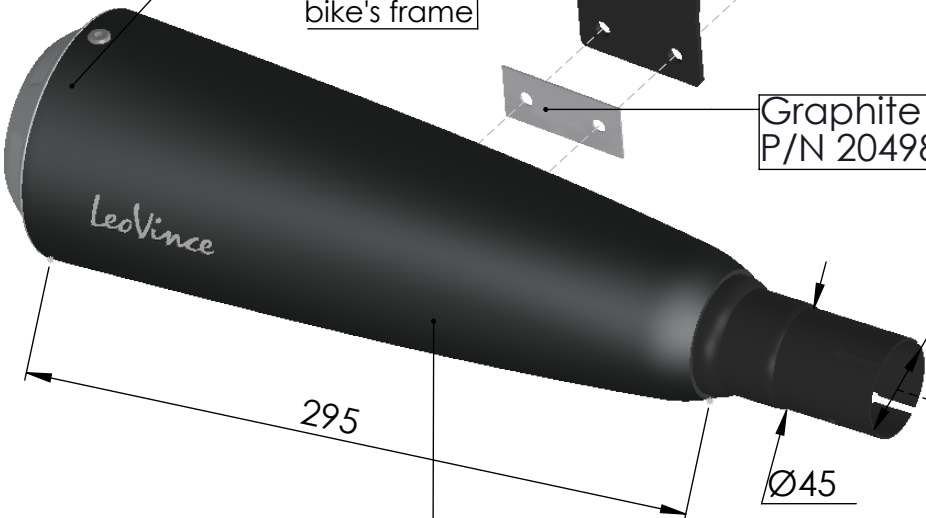

dB-Killer N°22  
P/N 303430803

USE THE STOCK  
FASTENERS

S.S. Bracket  
P/N 3015129501

Ⓔ13 92R - 01 10402  
or  
Ⓔ13 92R - 02 10402

2x Flange Screws  
M6X16  
P/N 204985

bike's frame

Graphite Gasket  
P/N 204980

S.S. Muffler  
P/N 3015129481

S.S. Clamp  $\varnothing$ 43  
P/N 300043540

DON'T USE  
ORIGINAL BUSHING

# ART. 15129

ROYAL ENFIELD HUNTER 350

SLIP ON - GP ONE - STAINLESS STEEL - APPROVED