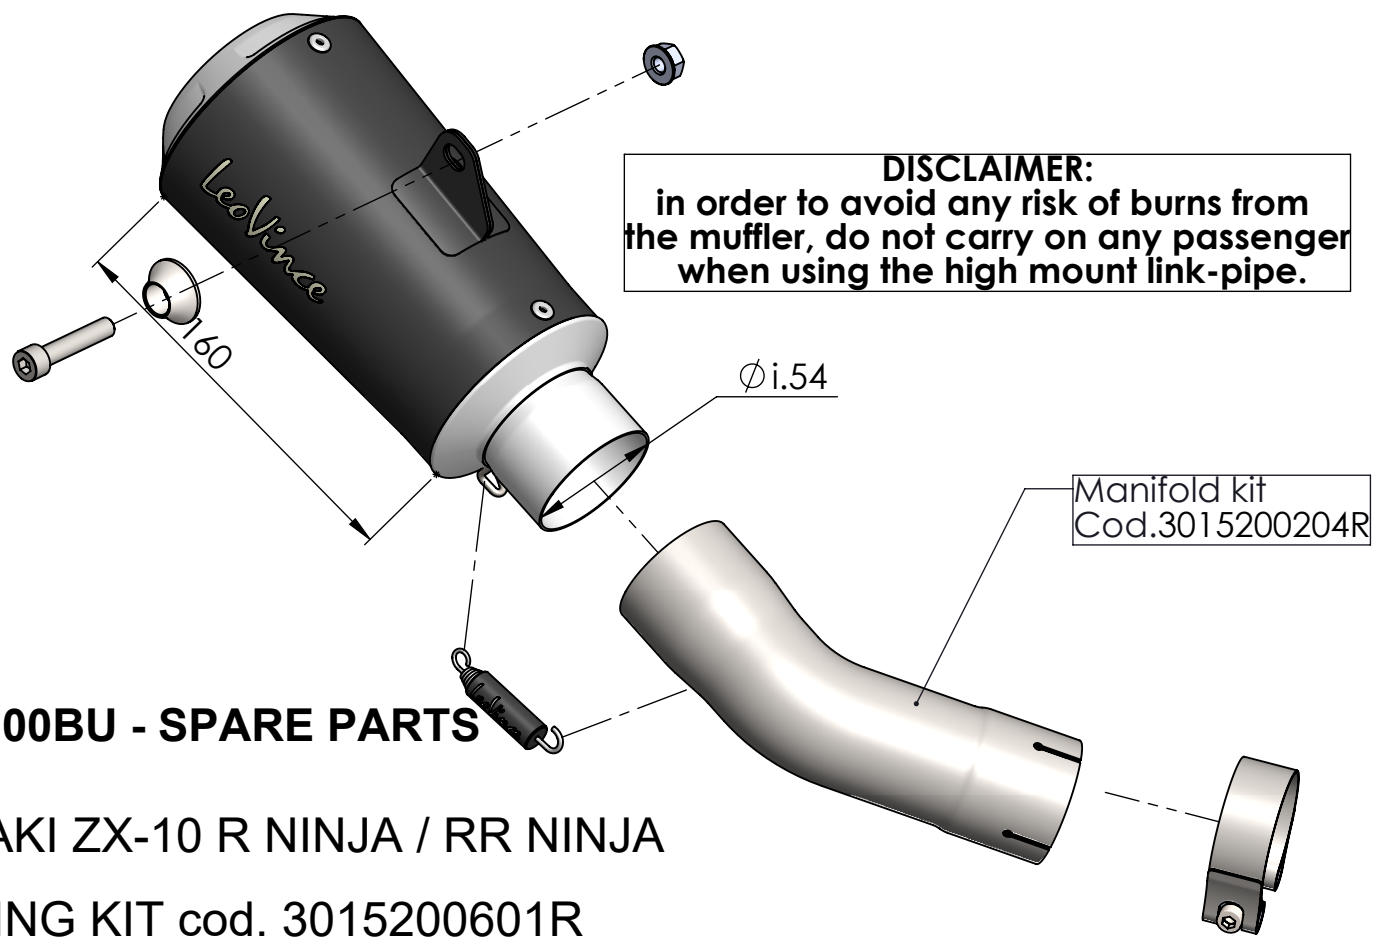

STANDARD LINK PIPE

HIGH MOUNT LINK PIPE

ART. 15200BU - SPARE PARTS

KAWASAKI ZX-10 R NINJA / RR NINJA

(A) FITTING KIT cod. 3015200601R