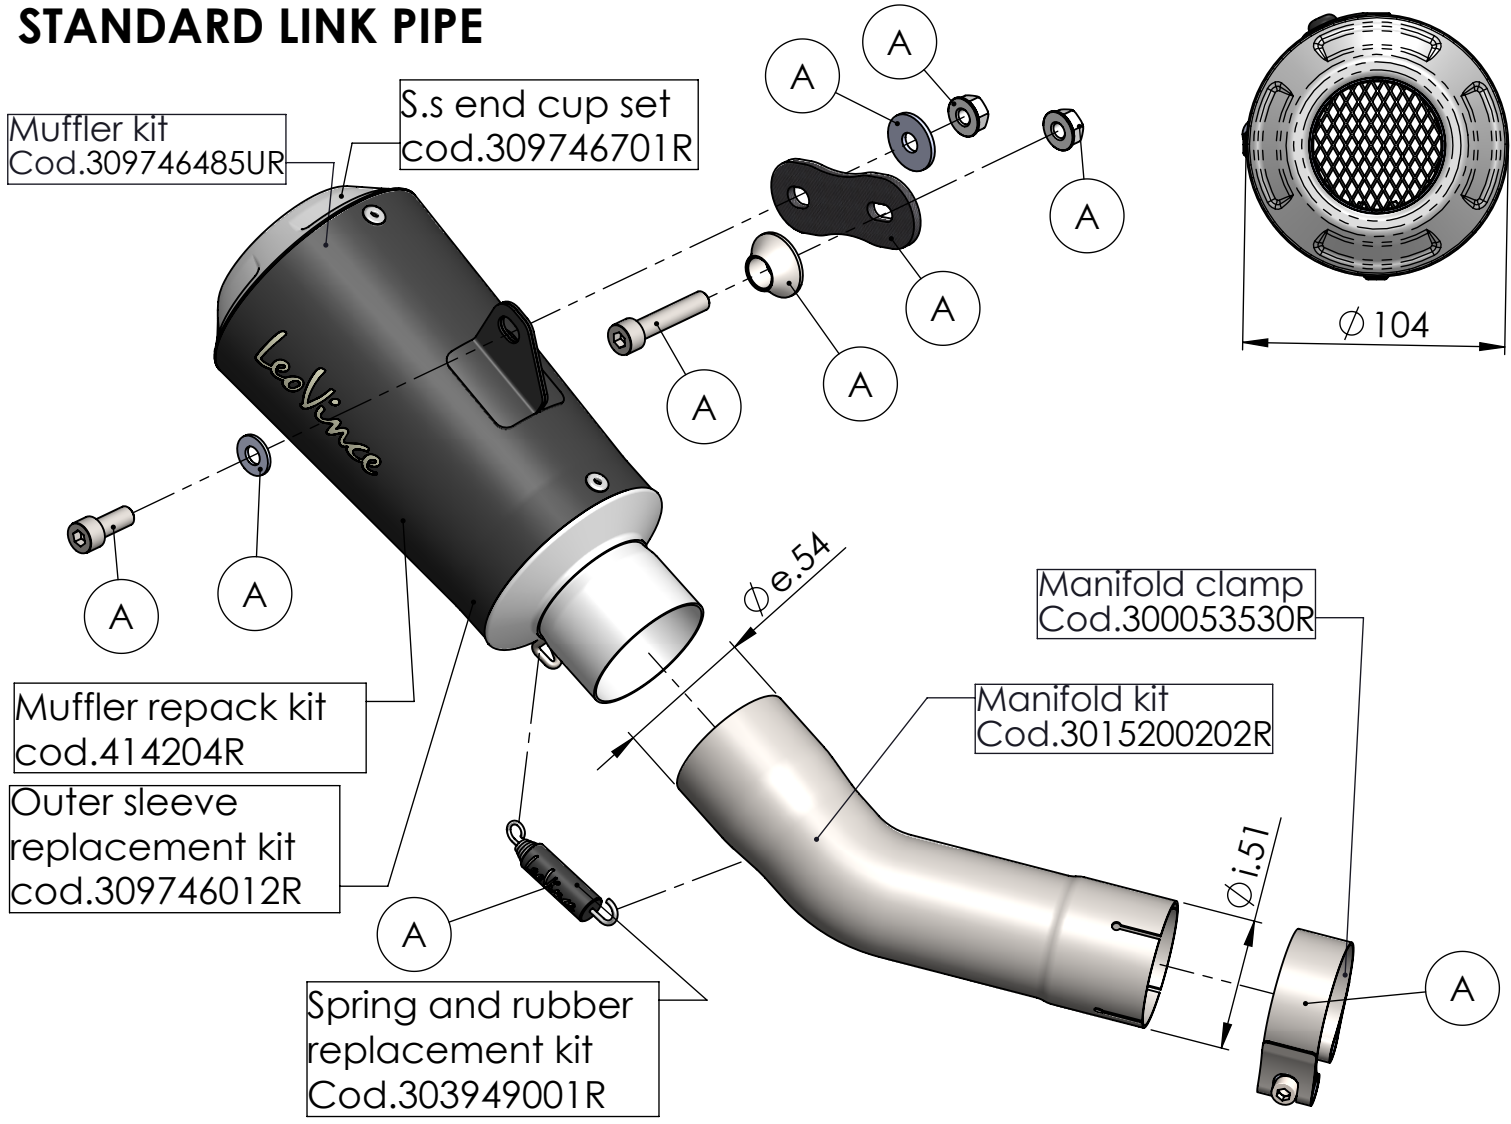

STANDARD LINK PIPE

HIGH MOUNT LINK PIPE

ART. 15200BU - SPARE PARTS

KAWASAKI ZX-10 R NINJA / RR NINJA

(A) FITTING KIT cod. 3015200601R