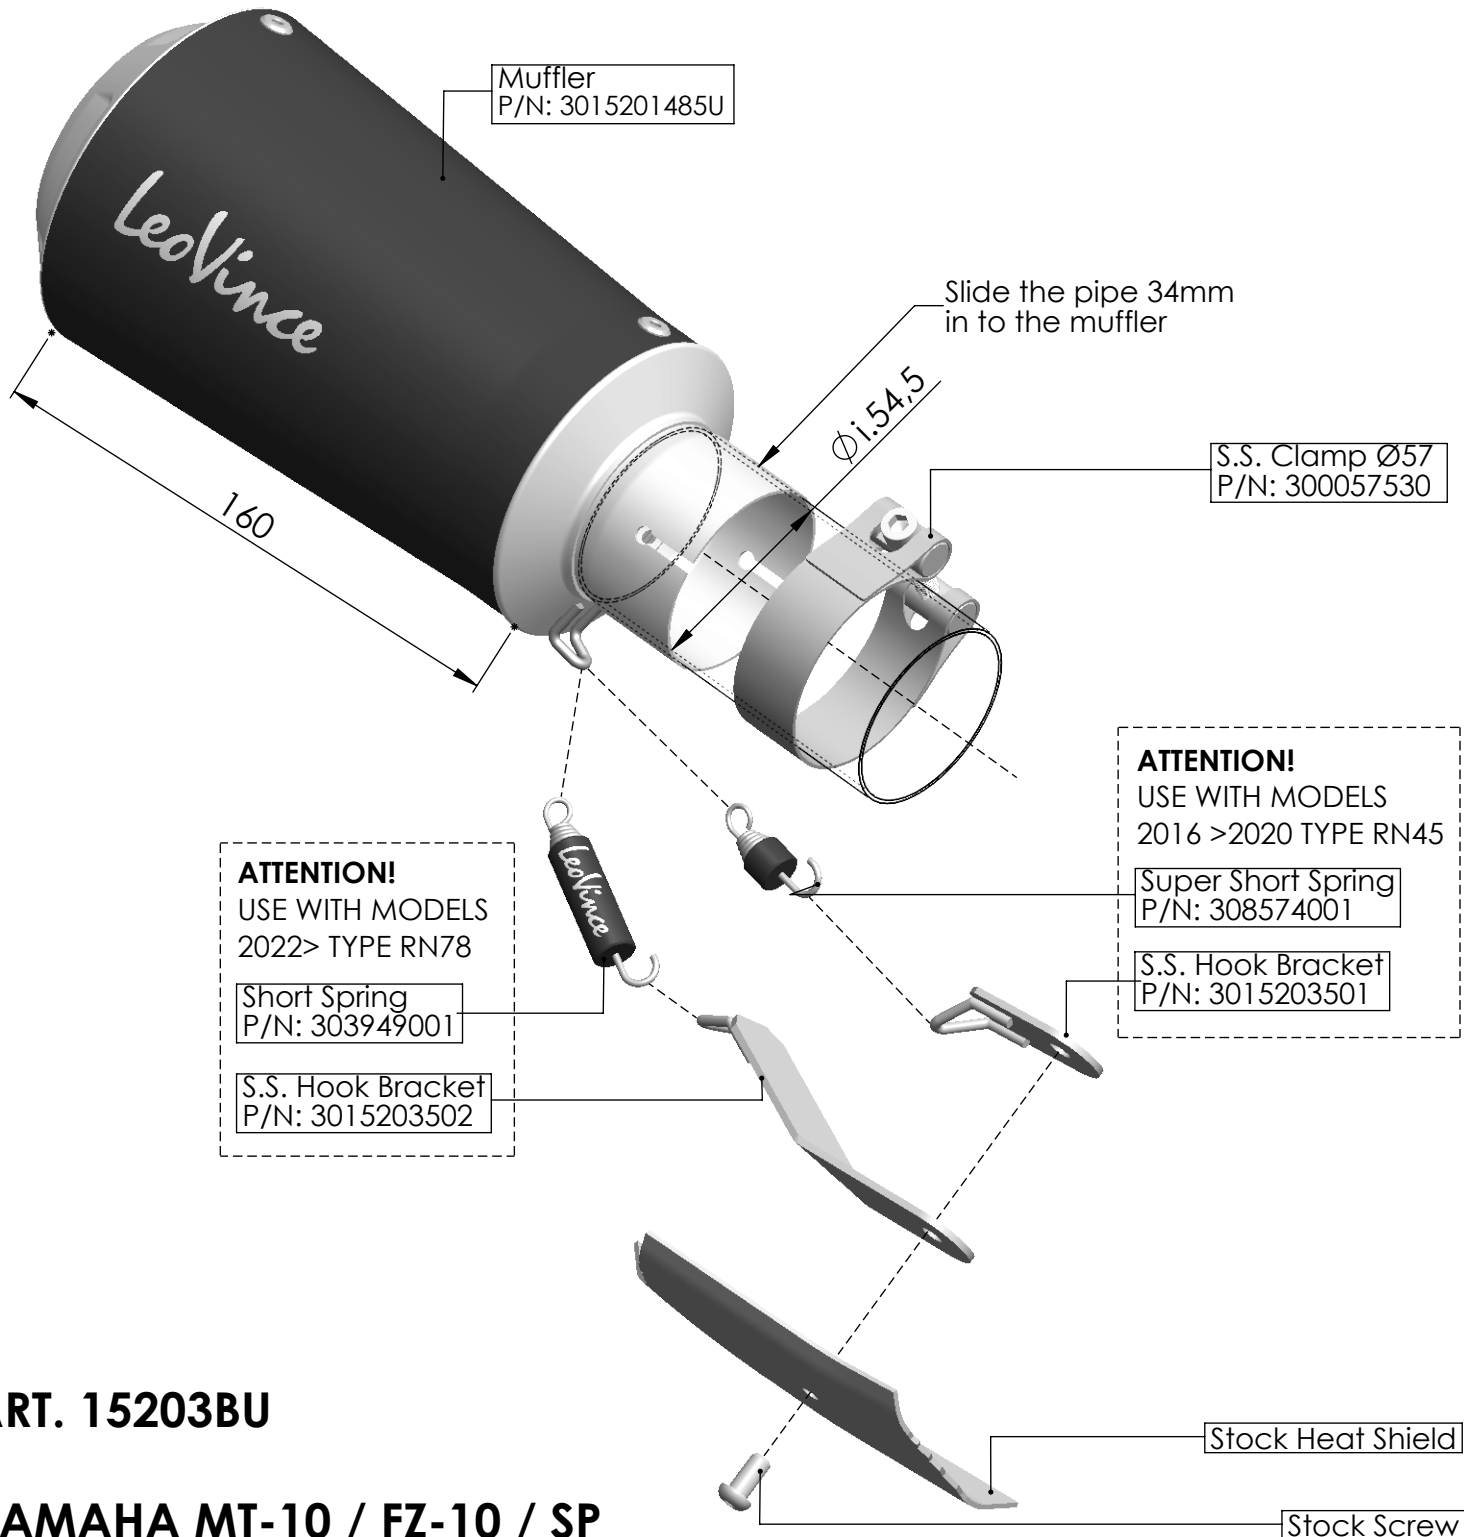

Flange Nut M6
P/N: 200333

Flange Nut M8
P/N: 200298

Use Flange Nuts included, with stock screws, to cover the stock bracket empty holes, after the installation of the LeoVince slip-on.

ATTENTION!
USE WITH MODELS
2022 > TYPE RN78

Short Spring
P/N: 303949001

S.S. Hook Bracket
P/N: 3015203502

ATTENTION!
USE WITH MODELS
2016 > 2020 TYPE RN45

Super Short Spring
P/N: 308574001

S.S. Hook Bracket
P/N: 3015203501

ART. 15203BU

YAMAHA MT-10 / FZ-10 / SP

SLIP-ON - LV10 - BLACK EDITION