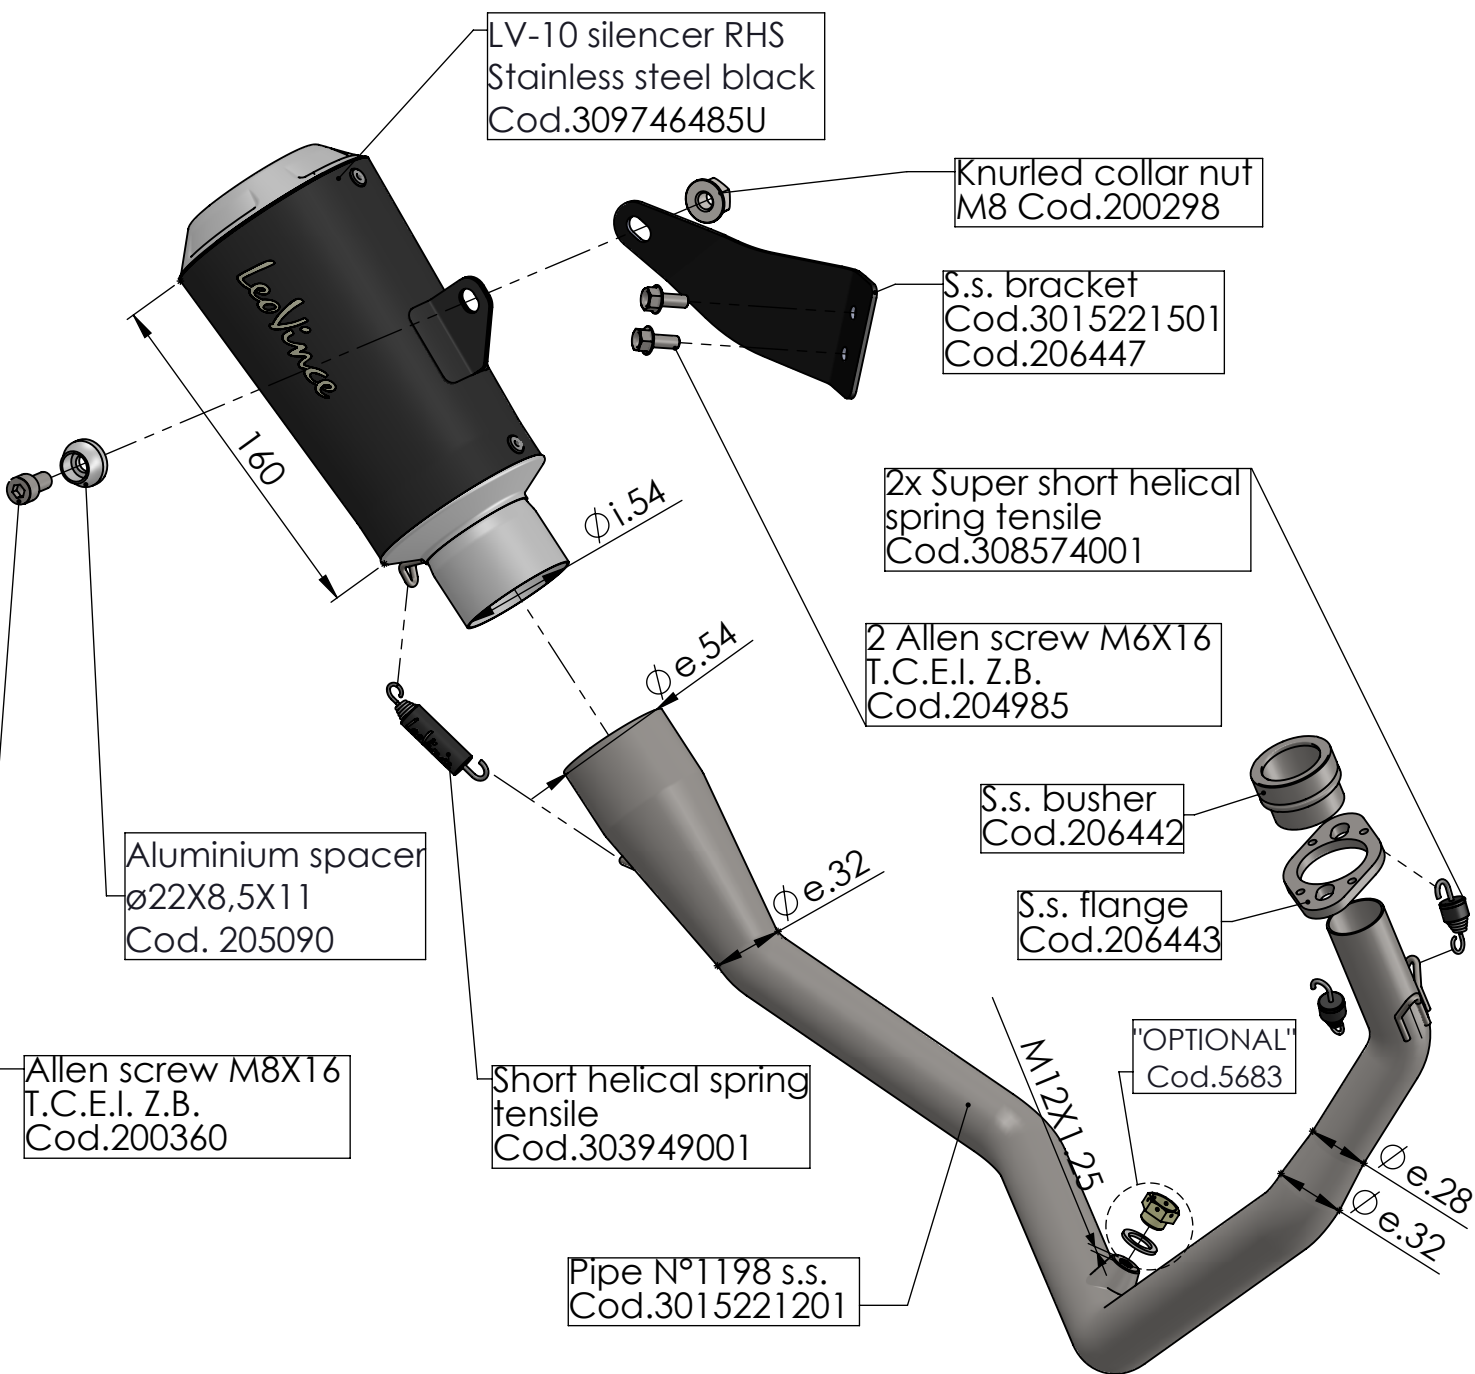

S.s. flange sp.5mm  
Cod.206443

S.s. Bushing  
Cod.206442

**ART. 15221BU**

**HONDA CB 125 R NEO SPORT CAFÉ**

**FULL SYSTEM - LV-10 - BLACK**