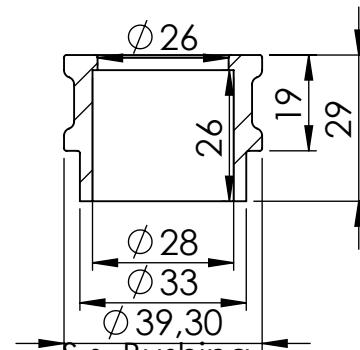

S.s. flange sp.5mm  
Cod.206443

S.s. Bushing  
Cod.206442

**ART. 15221BU**

**HONDA CB 125 R NEO SPORT CAFÉ**

**FULL SYSTEM - LV-10 - BLACK**