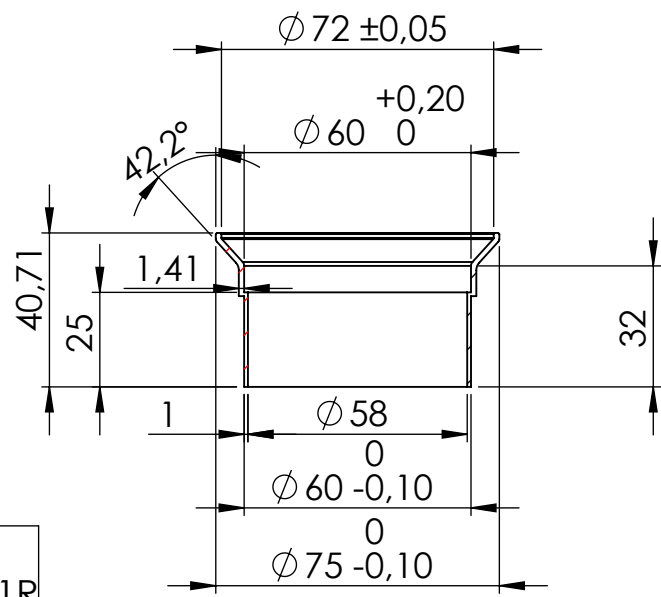

End cap set
Cod.3015229701R

Muffler kit
Cod.3015229485UR

Outer sleeve
replacement kit L=160mm
Cod.089746011R

Muffler repack kit
Cod.414204R

DO NOT REMOVE THE ORIGINAL BUSHING

ART. 15229BU - SPARE PARTS

KTM 1290 SUPER DUKE / R