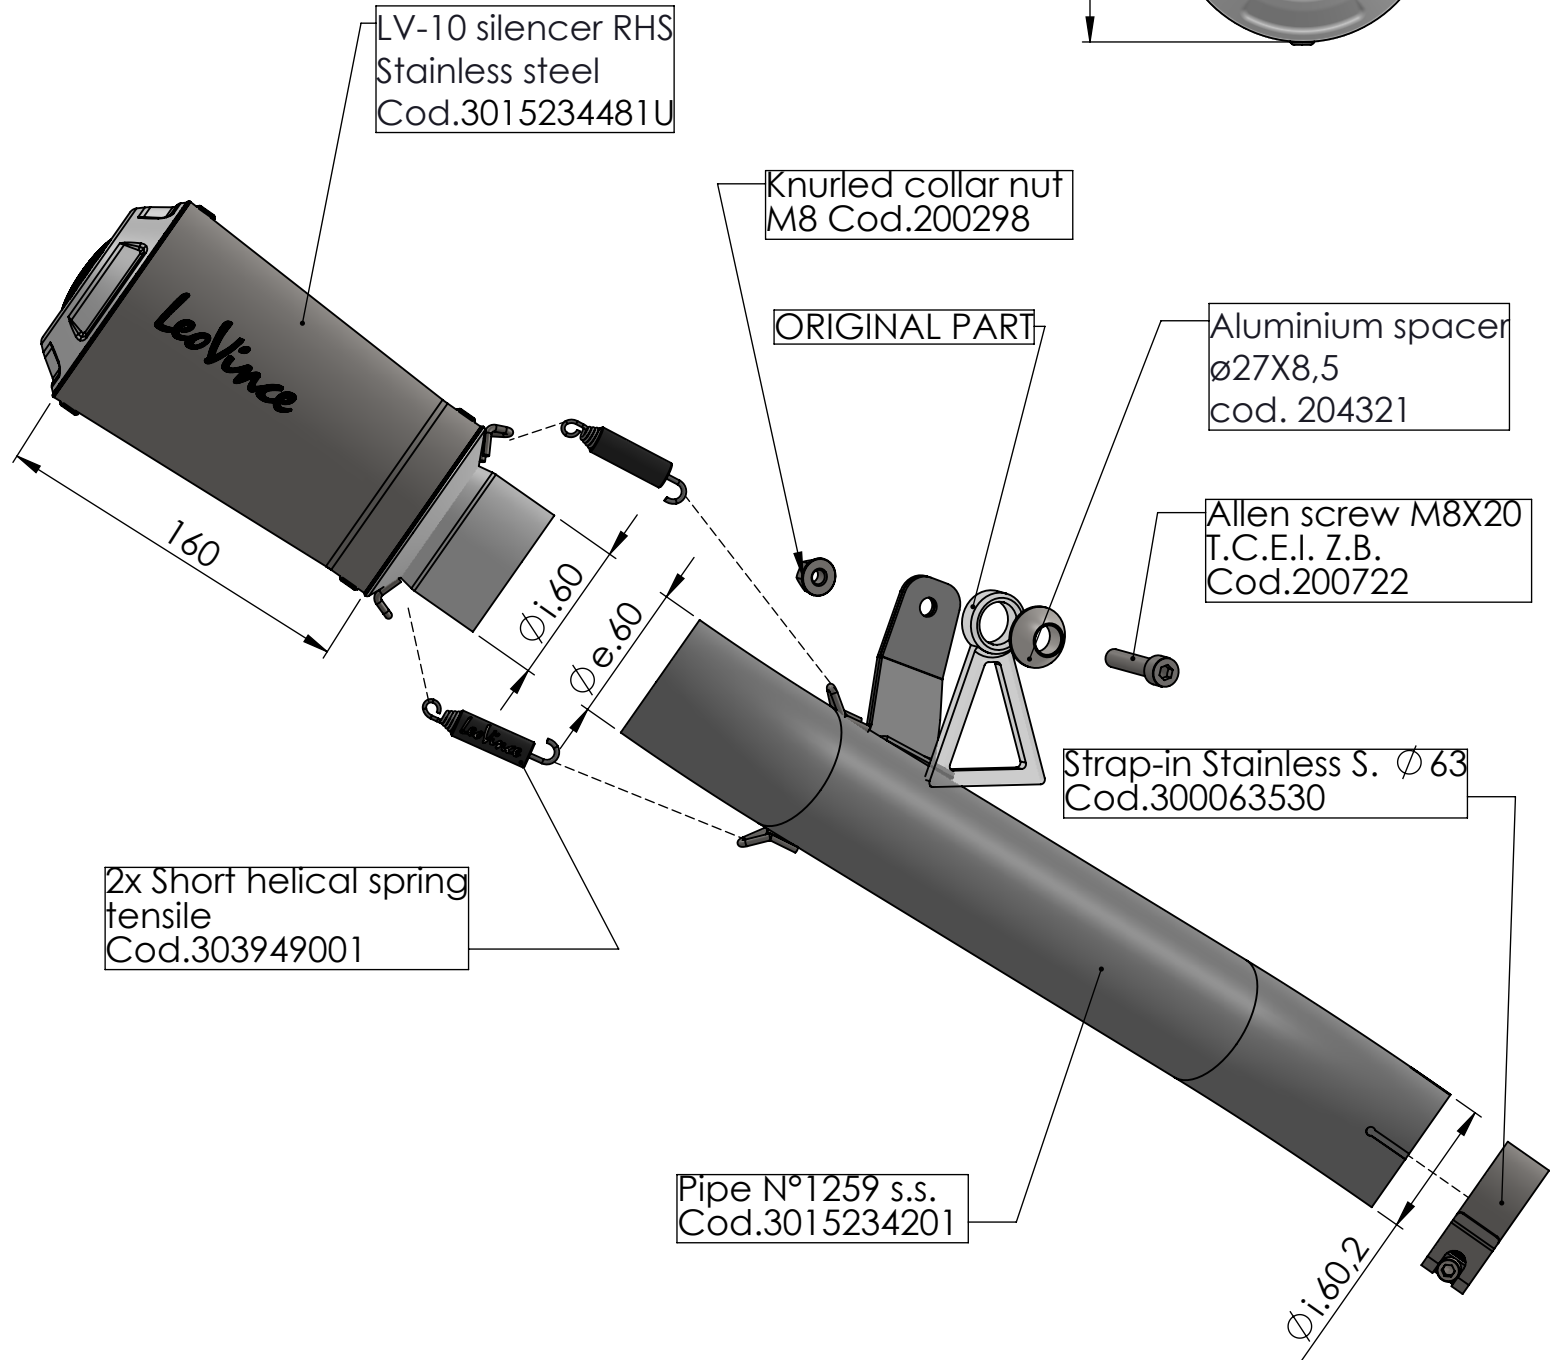

LV-10 silencer RHS
Stainless steel
Cod.3015234481U

Knurled collar nut
M8 Cod.200298

ORIGINAL PART

Aluminium spacer
 $\varnothing 27 \times 8,5$
cod. 204321

Allen screw M8X20
T.C.E.I. Z.B.
Cod.200722

Strap-in Stainless S. $\varnothing 63$
Cod.300063530

2x Short helical spring
tensile
Cod.303949001

Pipe N°1259 s.s.
Cod.3015234201

WARNING

it is advisable to optimize the carburation by remapping the stock ECU or by adopting an additional ECU unit.

ART. 15234U

APRILIA RSV4 1000 RR / TUONO V4 1100 RR / TUONO V4 1000 FACTORY

SLIP-ON - LV-10 - STAINLESS STEEL