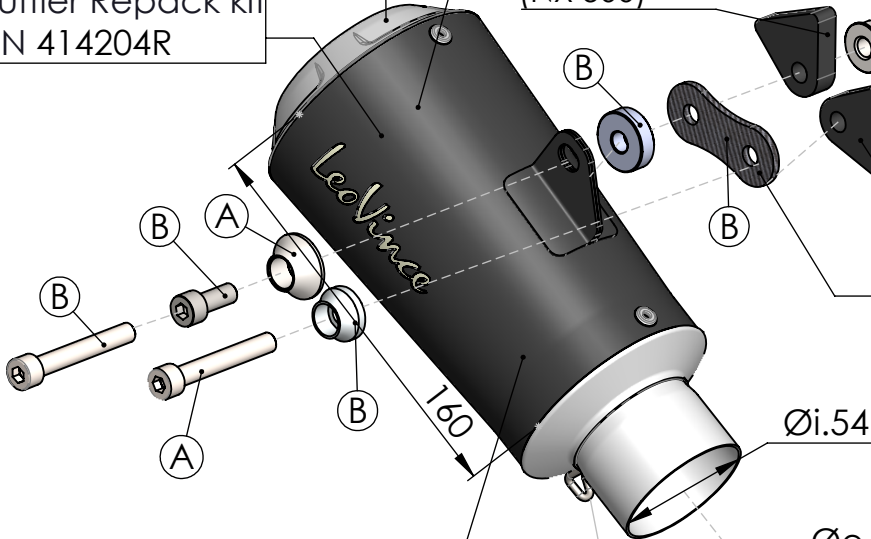

Ø 104

Muffler kit
P/N 309746485UR

S.S. End Cap kit
P/N 309746701R

Muffler Repack kit
P/N 414204R

bike's frame
(NX 500)

(A)

(B)

(B)

bike's frame
(CB500F/CBR500R/CB500X/HORNET)

Carbon Bracket kit
P/N 0814314004R

LeoVince

160

Øi.54

Øe.54

S.S. Pipe kit
P/N 3015236202R

Outer Sleeve kit
P/N 309746012R

(A)

Short Spring kit
P/N 303949001R

Welded bracket

Øi.42,8

(A)

S.S. Clamp kit
P/N 300045530R

- (A) Fitting kit; P/N 3015236601R
- (B) Fitting kit; P/N 3015236602R

ART. 15236BNU - SPARE PARTS

HONDA CB 500 F / CBR 500 R / CB 500 X / NX 500 / CB 500 HORNET
(fits with original centre stand)

SLIP-ON - LV-10 - BLACK EDITION