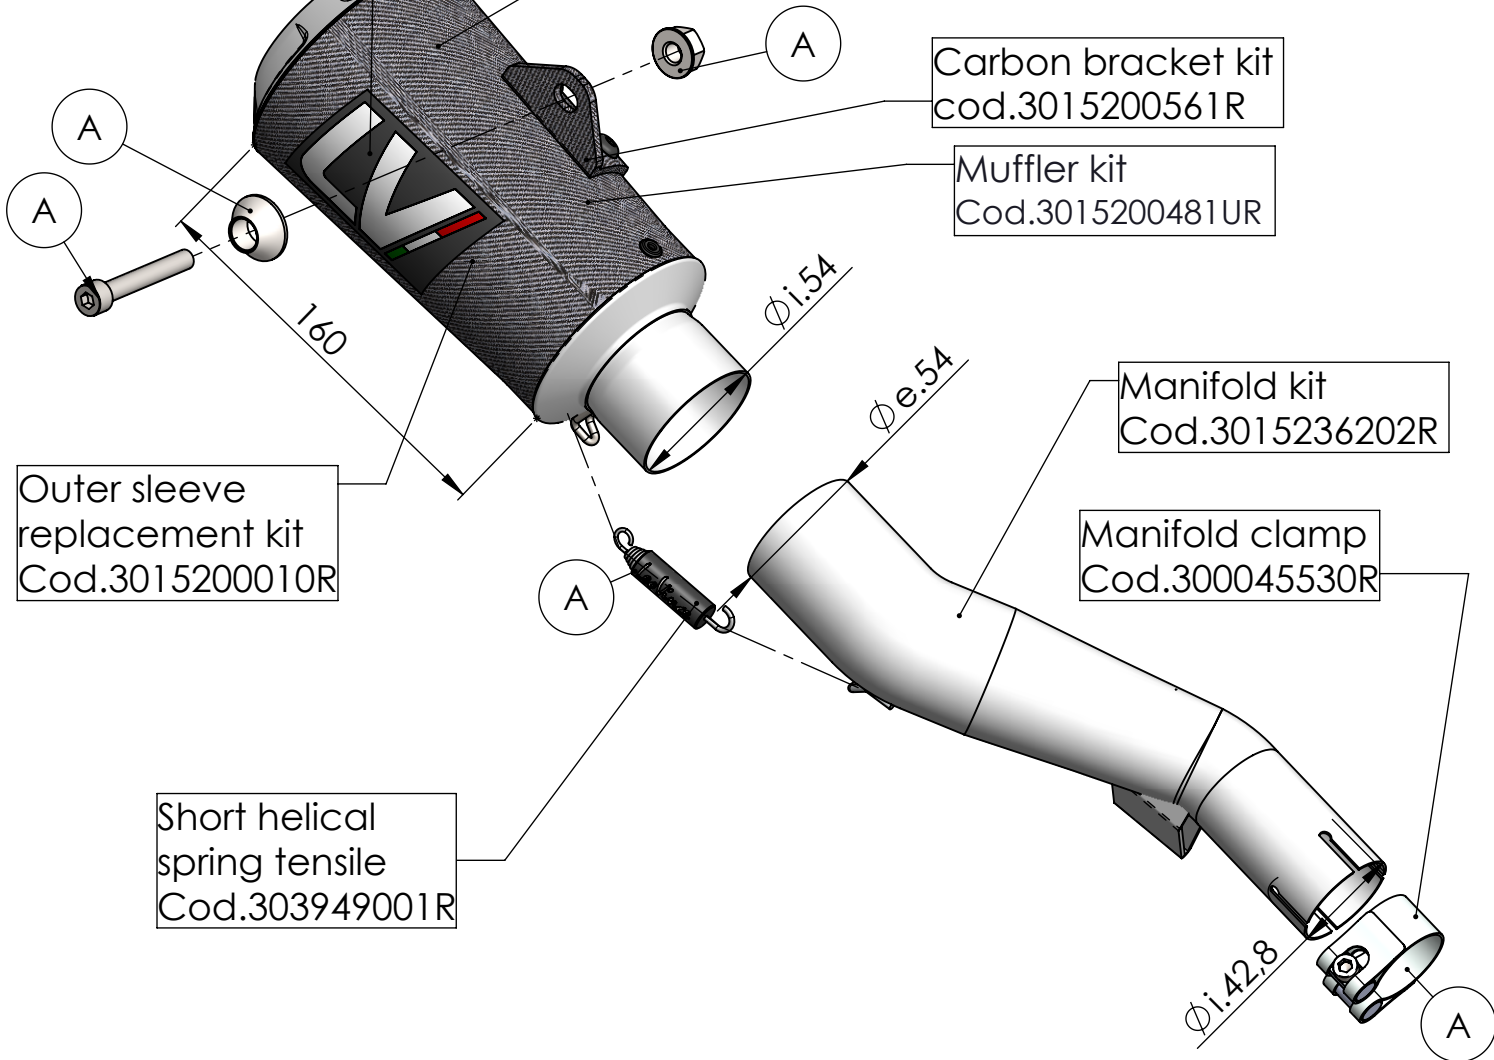

Aluminium plate  
cod.206925R

S.s End cap set  
Cod.309746701R

Muffler repack kit  
Cod. 414204R

Carbon bracket kit  
cod.3015200561R

Muffler kit  
Cod.3015200481UR

## ART. 15236CU - SPARE PARTS

HONDA CB 500F / CBR 500R / CB 500X  
(fits with original centre stand)

(A) FITTING KIT Cod. 3015236601R