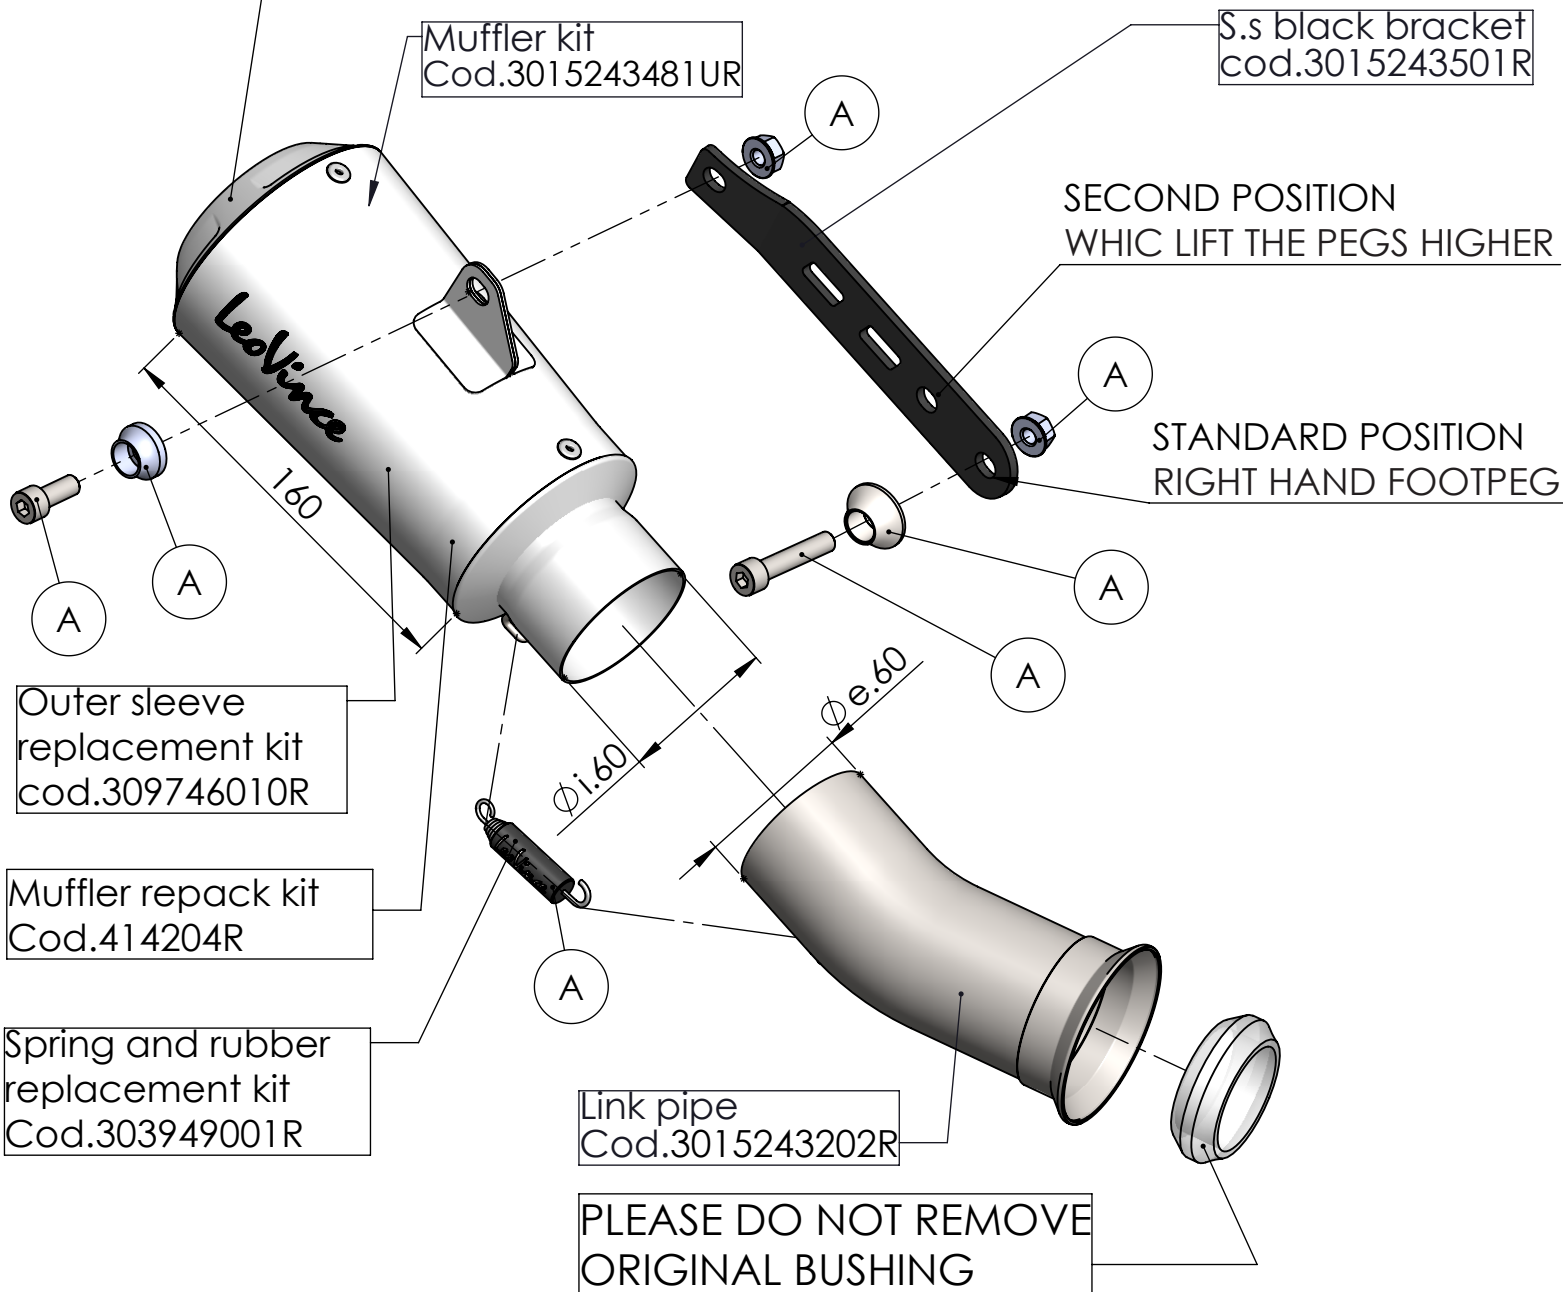

End cap set  
Cod.3015229701R

Muffler kit  
Cod.3015243481UR

S.s black bracket  
cod.3015243501R

Outer sleeve  
replacement kit  
cod.309746010R

Muffler repack kit  
Cod.414204R

Spring and rubber  
replacement kit  
Cod.303949001R

Link pipe  
Cod.3015243202R

PLEASE DO NOT REMOVE  
ORIGINAL BUSHING

## ART 15243U - SPARE PARTS

KTM 1290 SUPERDUKE R / RR / EVO

(A) FITTING KIT Cod.3015243601R