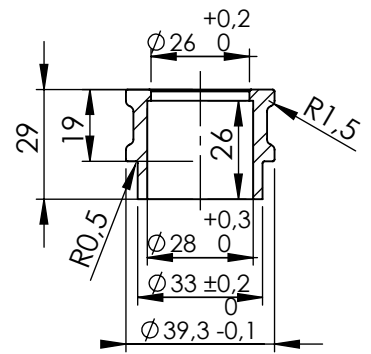

S.s. Flange
Cod.206443R

S.s. Bushing
Cod.206442R

S.s. end cup set
cod.309746701R

S.s. black bracket
cod.3015246561R

S.s. bushing
cod.206442R

S.s. flange
cod.206443R

BIKE'S FRAME

Outer sleeve
replacement kit
cod.309746012R

OPTIONAL
cod.5683

Manifold kit
cod.3014390202R

Pipe s.s.
cod.3015246202R

Muffler kit
Cod.309746485UR

Muffler repack kit
cod.414204R

Spring and rubber
replacement kit
Cod.303949001R

ART. 15246BU - SPARE PARTS