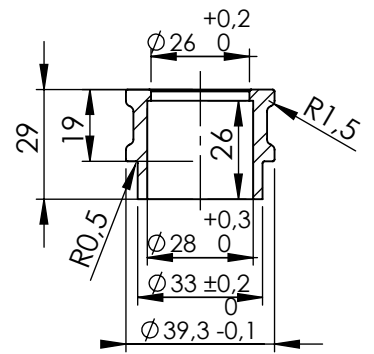

S.s. Flange
Cod.206443R

S.s. Bushing
Cod.206442R

S.s. end cup set
cod.309746701R

S.s. black bracket
cod.3015246561R

S.s. bushing
cod.206442R

S.s. flange
cod.206443R

BIKE'S FRAME

Outer sleeve
replacement kit
cod.309746010R

OPTIONAL
cod.5683

Manifold kit
cod.3014390202R

Pipe s.s.
cod.3015246202R

Muffler kit
Cod.309746481UR

Muffler repack kit
cod.414204R

Spring and rubber
replacement kit
Cod.303949001R

ART. 15246U - SPARE PARTS