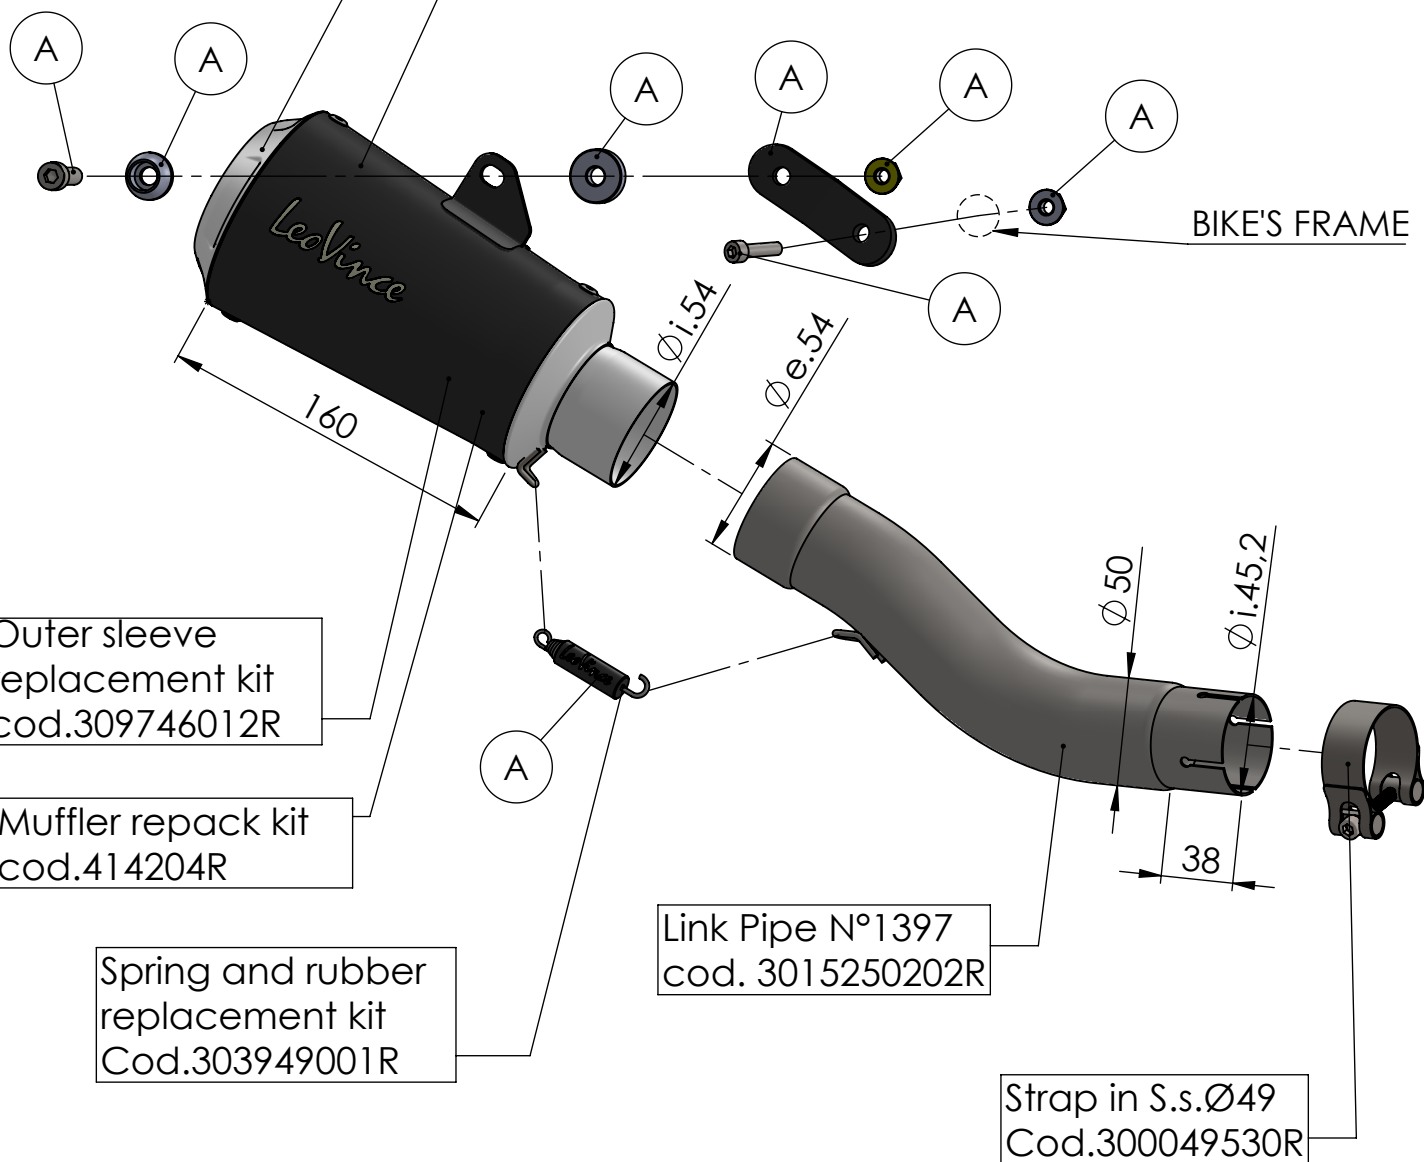

S.s end cup set
cod.309746701R

Muffler kit
Cod.309746485UR

BIKE'S FRAME

Outer sleeve
replacement kit
cod.309746012R

Muffler repack kit
cod.414204R

Spring and rubber
replacement kit
Cod.303949001R

Link Pipe N°1397
cod. 3015250202R

Strap in S.s. $\phi 49$
Cod.300049530R

ART. 15250BU - SPARE PARTS

DUCATI SCRAMBLER 800 ICON / ICON DARK / NIGHTSHIFT
URBAN MOTARD (also fits 35kW version)

(A) FITTING KIT cod.3015250601R