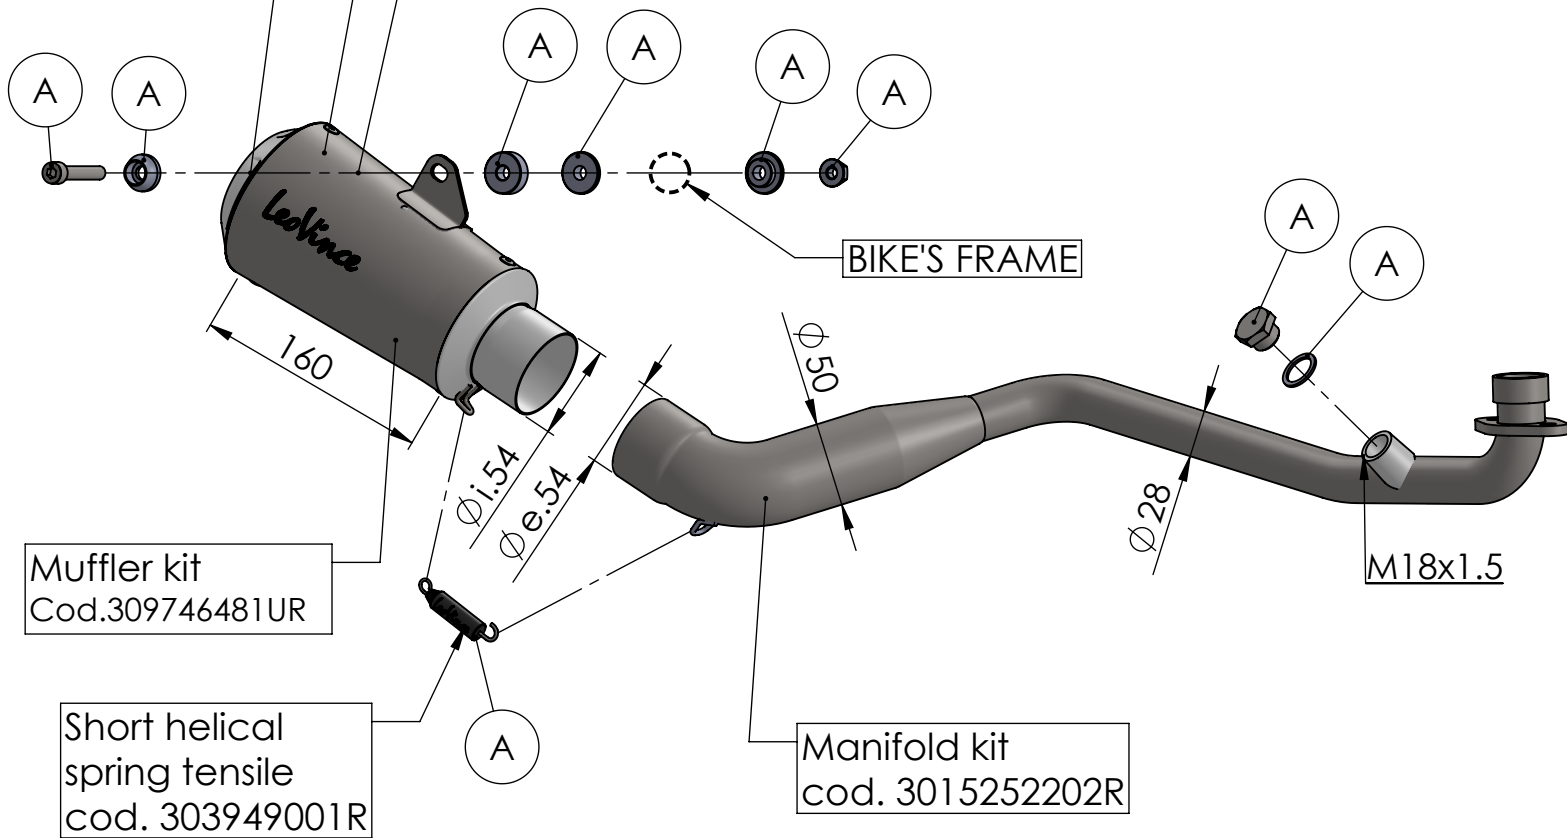

S.s end cup set  
cod.309746701R

Outer sleeve  
replacement kit  
cod.309746010R

Muffler repack kit  
cod.414204R

Muffler kit  
Cod.309746481UR

Short helical  
spring tensile  
cod. 303949001R

Manifold kit  
cod. 3015252202R

## ART. 15252U - SPARE PARTS

HONDA MSX 125 / GROM

Ⓐ FITTING KIT cod.3015252601R