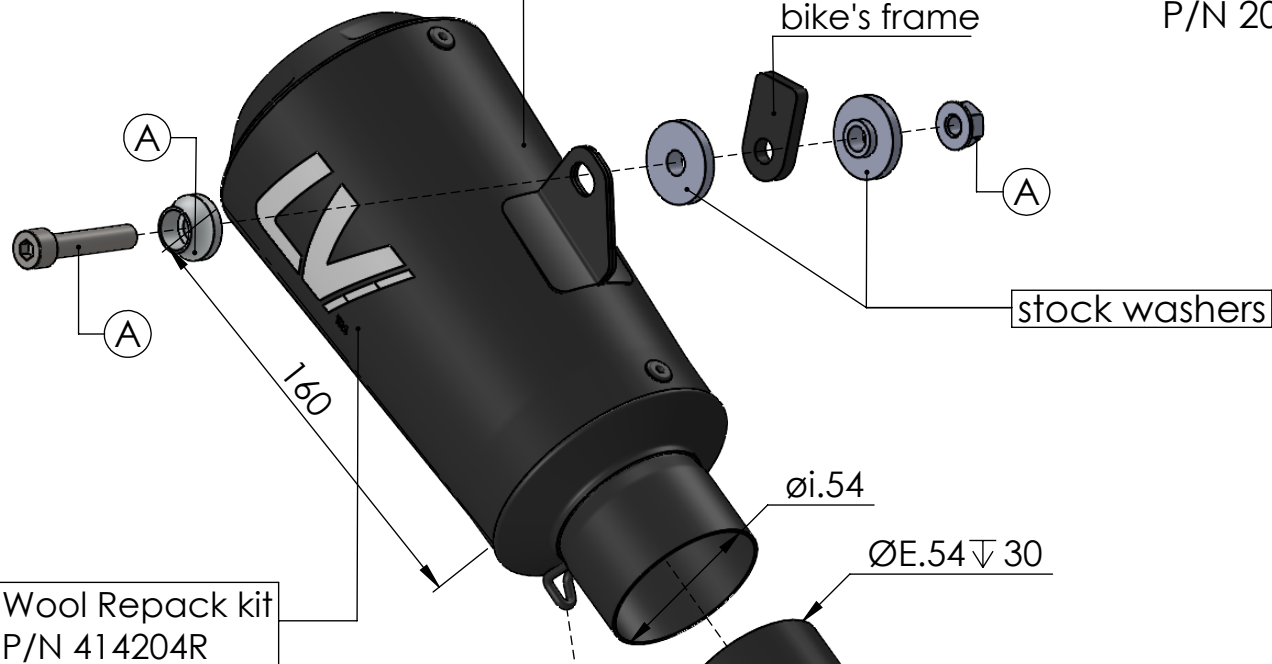

S.S. Muffler kit  
P/N 3015239410UR

S.S. Bushing  
P/N 206372

bike's frame

stock washers

Wool Repack kit  
P/N 414204R

S.S. Pipe N°1460 kit  
P/N 3015263222R

Short Spring kit  
P/N 303949001R

(A) Fitting kit: P/N 3015263601R

stock fasteners

## ART. 15263FBU - SPARE PARTS

KTM DUKE 125 / 390  
KTM RC 125 / 390

SLIP-ON - LV 10 - FULL BLACK