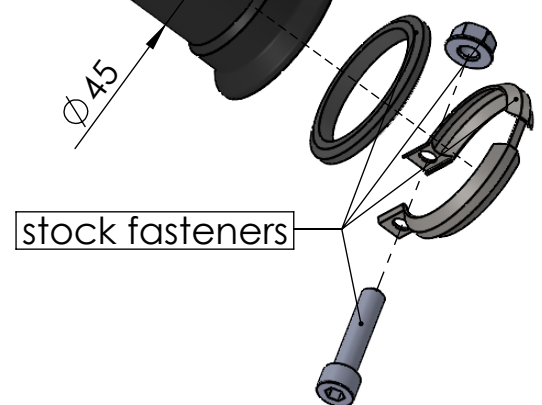

S.S. Muffler kit  
P/N 3015239410UR

S.S. Bushing  
P/N 206372

bike's frame

stock washers

Wool Repack kit  
P/N 414204R

S.S. Pipe N°1460 kit  
P/N 3015263222R

Short Spring kit  
P/N 303949001R

(A) Fitting kit: P/N 3015263601R

stock fasteners

## ART. 15263FBU - SPARE PARTS

KTM DUKE 125 / 390  
KTM RC 125 / 390

SLIP-ON - LV 10 - FULL BLACK