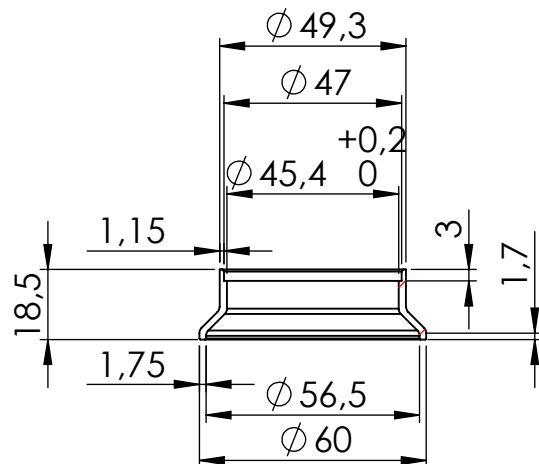

S.S. Bushing
P/N 206372