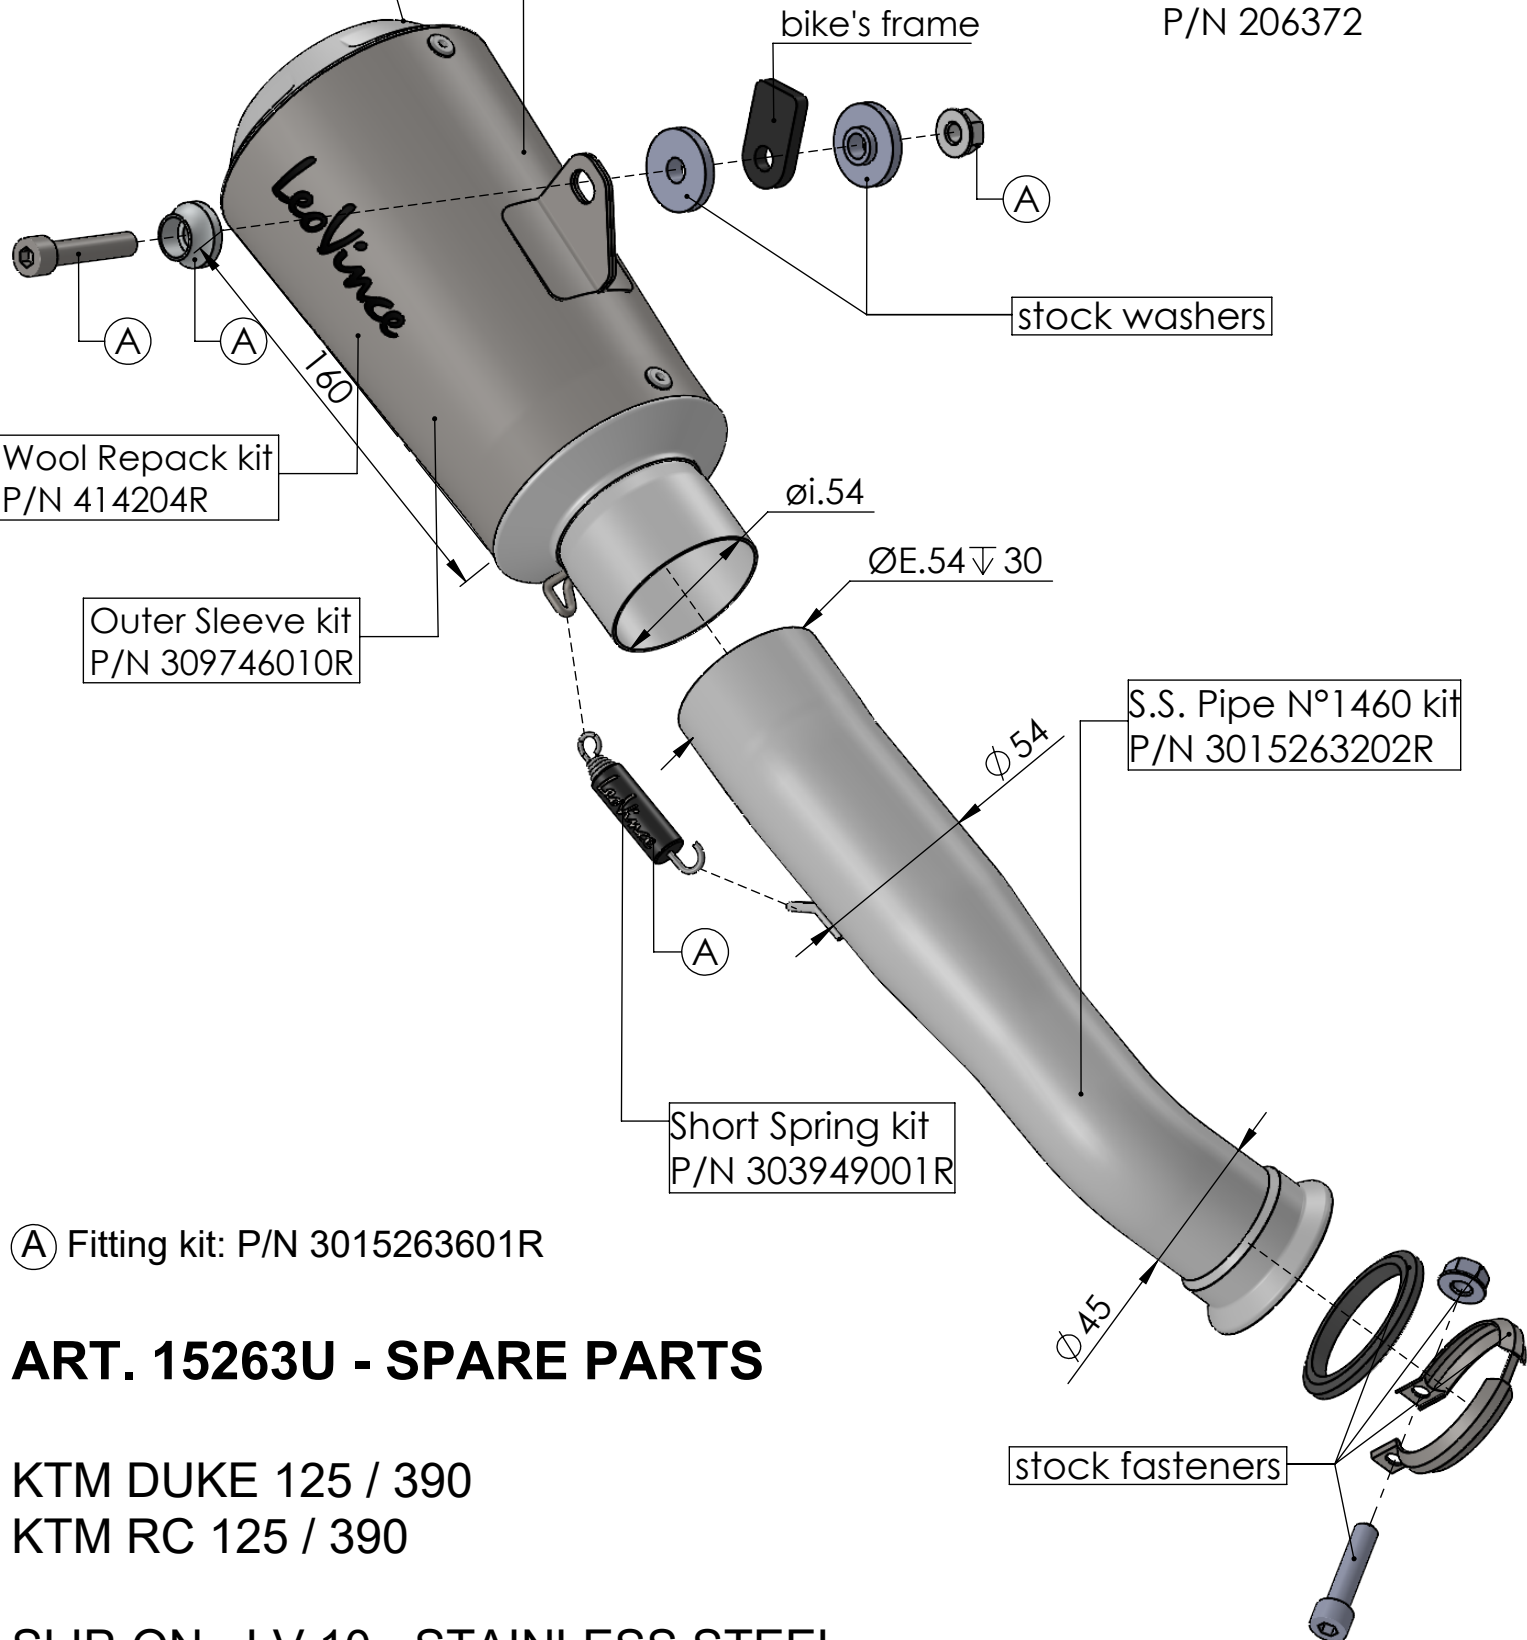

S.S. End Cap kit
P/N 309746701R

S.S. Muffler kit
P/N 309746481UR

S.S. Bushing
P/N 206372

Wool Repack kit
P/N 414204R

Outer Sleeve kit
P/N 309746010R

Short Spring kit
P/N 303949001R

S.S. Pipe N°1460 kit
P/N 3015263202R

stock fasteners

Ⓐ Fitting kit: P/N 3015263601R

ART. 15263U - SPARE PARTS

KTM DUKE 125 / 390
KTM RC 125 / 390

SLIP-ON -LV 10 - STAINLESS STEEL