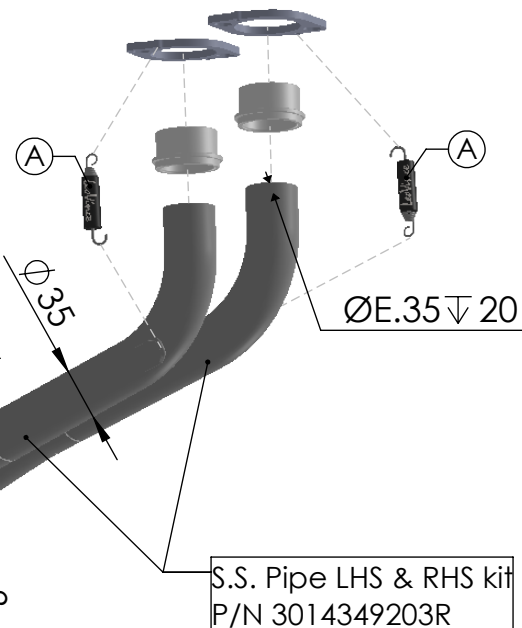

S.S. End Cap kit
P/N 309746701R

S.S. Flange 112A
P/N 204569 sp.5mm

S.S. Bushing
P/N 204833

Outer Sleeve kit
P/N 309746012R

S.S. Bracket kit
P/N 3015264561R

bike's frame
øi.54

ØE.54 ∇ 30

S.S. Pipe kit
P/N 3015264202R

M12x1.25

Ø45

øi.38

ØE.38

Ø38

Wool Repack kit
P/N 414204R

S.S. Muffler kit
P/N 309746485UR

OPTIONAL
Lambda Sensor
P/N 5683

Short Springs kit
P/N 303949001R

S.S. Pipe LHS & RHS kit
P/N 3014349203R

WARNING

ECU must be remapped

(A) Fitting kit: P/N 3015264601R

ART. 15264BU - SPARE PARTS

YAMAHA MT-07 / XSR 700 / YZF-R7 (also fits on 35kW)