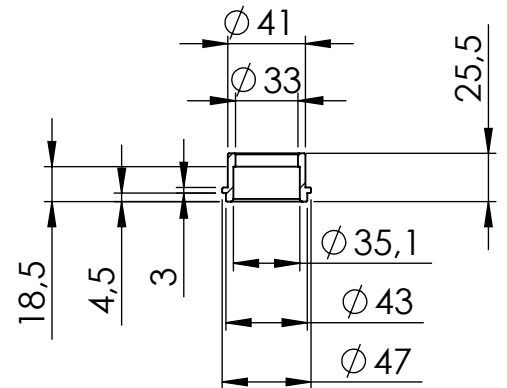

S.S. End Cap kit
P/N 309746701R

S.S. Flange 112A
P/N 204569 sp.5mm

S.S. Bushing
P/N 204833

Outer Sleeve kit
P/N 309746012R

S.S. Bracket kit
P/N 3015264561R

bike's frame
øi.54

ØE.54 ∇ 30

S.S. Pipe kit
P/N 3015264202R

M12x1.25

Ø45

øi.38

ØE.38

Ø38

Wool Repack kit
P/N 414204R

S.S. Muffler kit
P/N 309746485UR

OPTIONAL
Lambda Sensor
P/N 5683

Short Springs kit
P/N 303949001R

S.S. Pipe LHS & RHS kit
P/N 3014349203R

WARNING

ECU must be remapped

(A) Fitting kit: P/N 3015264601R

ART. 15264BU - SPARE PARTS

YAMAHA MT-07 / XSR 700 / YZF-R7 (also fits on 35kW)