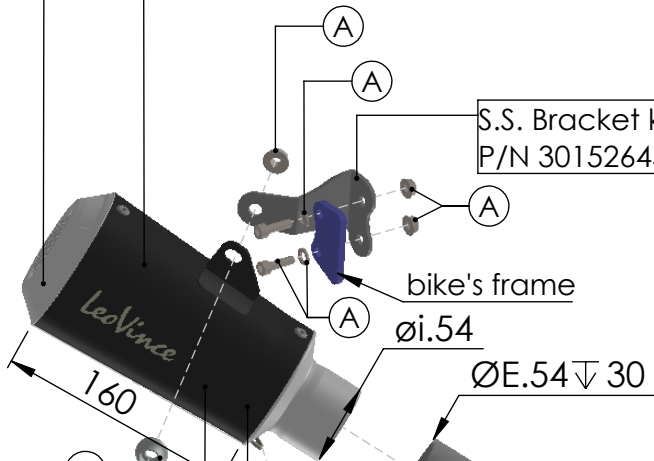

S.S. End Cap kit
P/N 309746701R

S.S. Flange 112A
P/N 204569 sp.5mm

S.S. Bushing
P/N 204833

Outer Sleeve kit
P/N 309746012R

S.S. Bracket kit
P/N 3015264561R

bike's frame
øi.54

ØE.54 ∇ 30

S.S. Pipe kit
P/N 3015264202R

M12x1.25

Ø45

øi.38

ØE.38

Ø38

Wool Repack kit
P/N 414204R

S.S. Muffler kit
P/N 309746485UR

OPTIONAL
Lambda Sensor
P/N 5683

Short Springs kit
P/N 303949001R

S.S. Pipe LHS & RHS kit
P/N 3014349203R

WARNING

ECU must be remapped

(A) Fitting kit: P/N 3015264601R

ART. 15264BU - SPARE PARTS

YAMAHA MT-07 / XSR 700 / YZF-R7 (also fits on 35kW)

SLIP-ON LV-10 BLACK EDITION