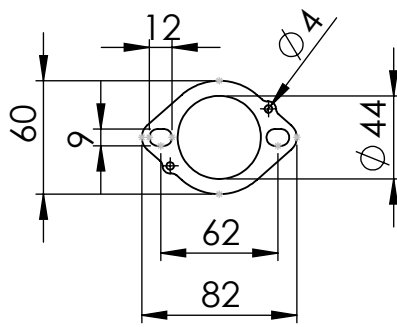

S.S. End Cap kit
P/N 309746701R

S.S. Flange 112A
P/N 204569 sp.5mm

S.S. Bushing
P/N 204833

Outer Sleeve kit
P/N 309746012R

S.S. Bracket kit
P/N 3015264561R

bike's frame
øi.54

ØE.54 ∇ 30

S.S. Pipe kit
P/N 3015264202R

M12x1.25

Ø45

øi.38

ØE.38

Ø38

Wool Repack kit
P/N 414204R

S.S. Muffler kit
P/N 309746485UR

OPTIONAL
Lambda Sensor
P/N 5683

Short Springs kit
P/N 303949001R

S.S. Pipe LHS & RHS kit
P/N 3014349203R

WARNING

ECU must be remapped

(A) Fitting kit: P/N 3015264601R

ART. 15264BU - SPARE PARTS

YAMAHA MT-07 / XSR 700 / YZF-R7 (also fits on 35kW)