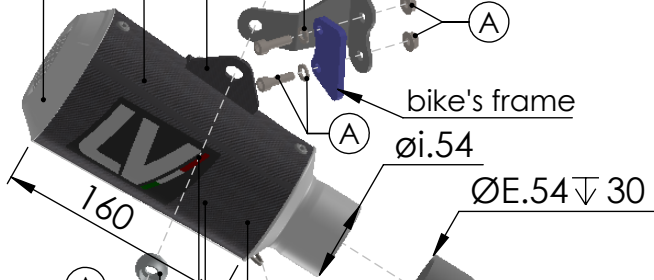

S.S. Pipe kit
P/N 3015264202R

M12x1.25

Ø45

øi.38

ØE.38

Ø35

Ø38

S.S. Pipe LHS & RHS kit
P/N 3014349203R

ØE.35▽20

OPTIONAL
Lambda Sensor
P/N 5683

Short Springs kit
P/N 303949001R

Alu Plate
P/N 206925R

Wool Repack kit
P/N 414204R

Carbon Muffler kit
P/N 3015200481UR

WARNING

ECU must be remapped

Ⓐ Fitting kit: P/N 3015264601R

ART. 15264CU - SPARE PARTS

YAMAHA MT-07 / XSR 700 / YZF-R7 (also fits on 35kW)

SLIP-ON LV-10 CARBON