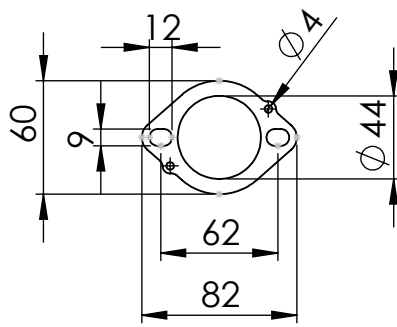

S.S. End Cap kit
P/N 309746701R

S.S. Flange 112A
P/N 204569 sp.5mm

S.S. Bushing
P/N 204833

Outer Sleeve kit
P/N 3015200010R

Carbon Bracket kit
P/N 3015200561R

S.S. Bracket kit
P/N 3015264561R

bike's frame
øi.54

S.S. Pipe kit
P/N 3015264202R

M12x1.25

Ø45

øi.38

ØE.38

Ø35

Ø38

S.S. Pipe LHS & RHS kit
P/N 3014349203R

ØE.35▽20

OPTIONAL
Lambda Sensor
P/N 5683

Short Springs kit
P/N 303949001R

Alu Plate
P/N 206925R

Wool Repack kit
P/N 414204R

Carbon Muffler kit
P/N 3015200481UR

WARNING

ECU must be remapped

Ⓐ Fitting kit: P/N 3015264601R

ART. 15264CU - SPARE PARTS

YAMAHA MT-07 / XSR 700 / YZF-R7 (also fits on 35kW)

SLIP-ON LV-10 CARBON