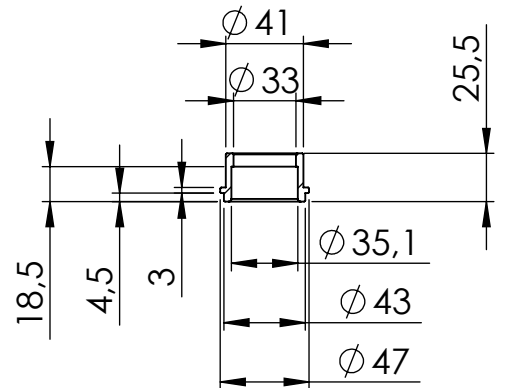

S.S. End Cap kit
P/N 309746701R

S.S. Flange 112A
P/N 204569 sp.5mm

S.S. Bushing
P/N 204833

Outer Sleeve kit
P/N 3015200010R

Carbon Bracket kit
P/N 3015200561R

S.S. Bracket kit
P/N 3015264561R

bike's frame
øi.54

S.S. Pipe kit
P/N 3015264202R

M12x1.25

Ø45

øi.38

ØE.38

Ø35

Ø38

S.S. Pipe LHS & RHS kit
P/N 3014349203R

ØE.35▽20

OPTIONAL
Lambda Sensor
P/N 5683

Short Springs kit
P/N 303949001R

Alu Plate
P/N 206925R

Wool Repack kit
P/N 414204R

Carbon Muffler kit
P/N 3015200481UR

WARNING

ECU must be remapped

Ⓐ Fitting kit: P/N 3015264601R

ART. 15264CU - SPARE PARTS

YAMAHA MT-07 / XSR 700 / YZF-R7 (also fits on 35kW)

SLIP-ON LV-10 CARBON