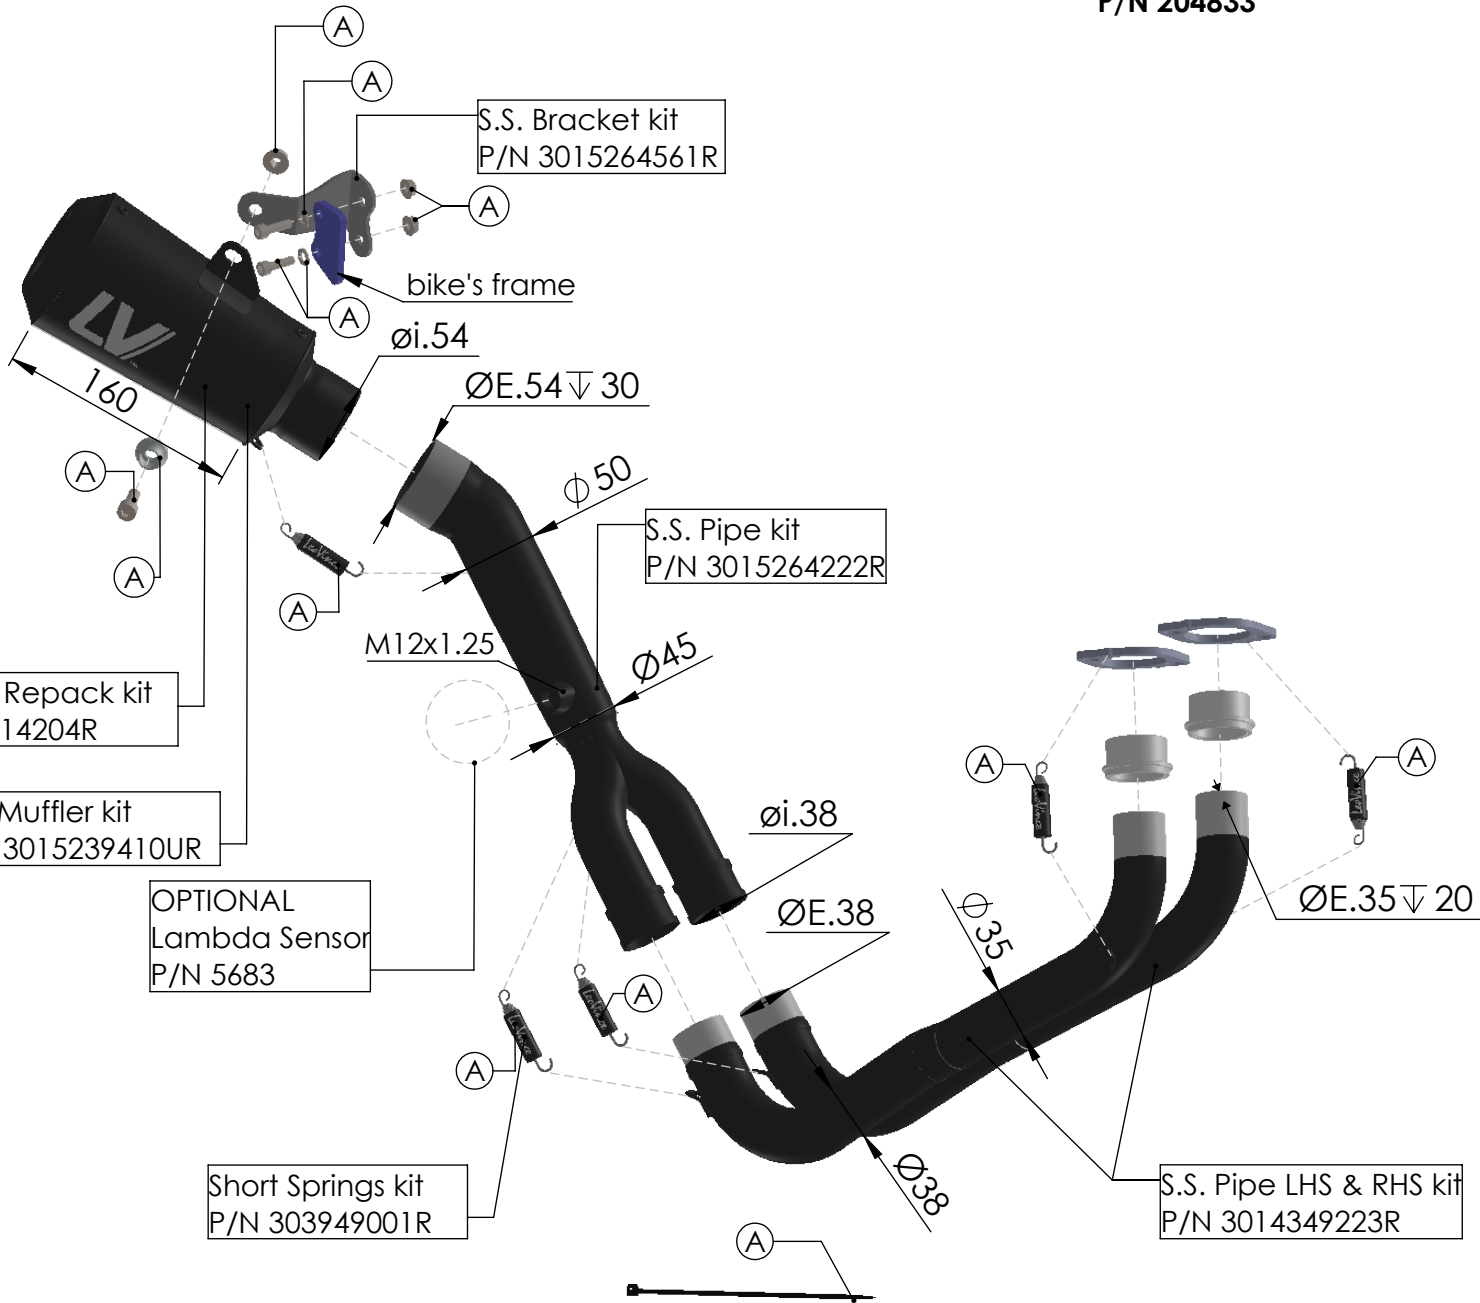

S.S. Flange 112A
P/N 204569 sp.5mm

S.S. Bushing
P/N 204833

WARNING

ECU must be remapped

(A) Fitting kit: P/N 3015264601R

ART. 15264FBU - SPARE PARTS

YAMAHA MT-07 / XSR 700 / YZF-R7 (also fits on 35kW)

SLIP-ON LV-10 FULL BLACK