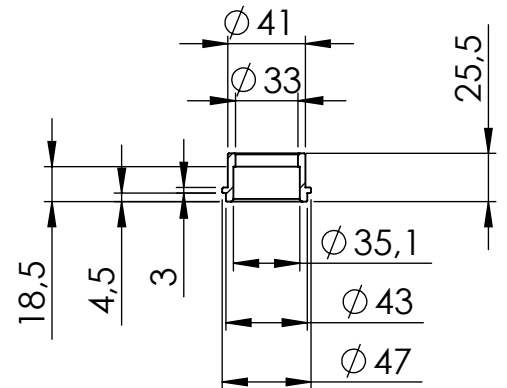

S.S. Flange 112A
P/N 204569 sp.5mm

S.S. Bushing
P/N 204833

WARNING

ECU must be remapped

(A) Fitting kit: P/N 3015264601R

ART. 15264FBU - SPARE PARTS

YAMAHA MT-07 / XSR 700 / YZF-R7 (also fits on 35kW)

SLIP-ON LV-10 FULL BLACK