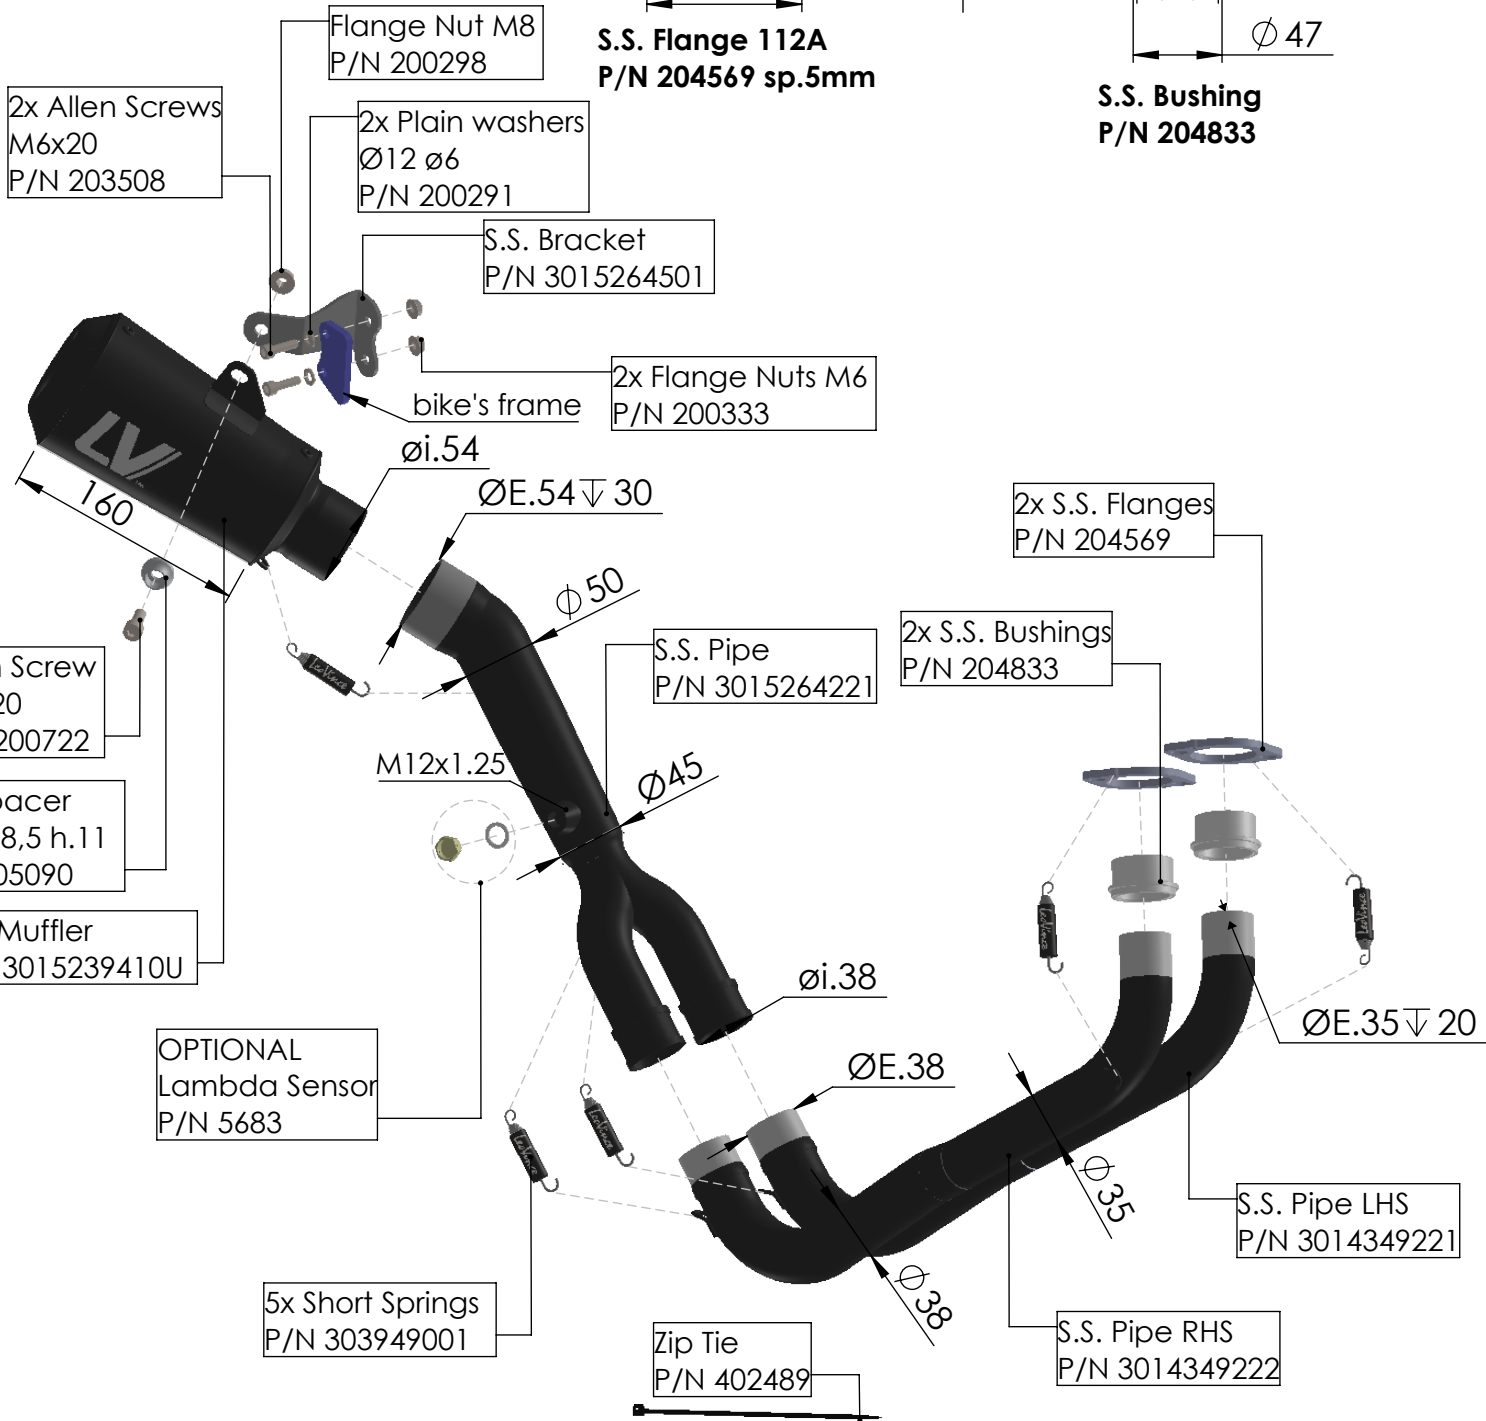

**S.S. Flange 112A**  
P/N 204569 sp.5mm

**S.S. Bushing**  
P/N 204833

**WARNING**

ECU must be remapped

**ART. 15264FBU**

YAMAHA MT-07 / XSR 700 / YZF-R7 (also fits on 35kW)

SLIP-ON LV-10 FULL BLACK