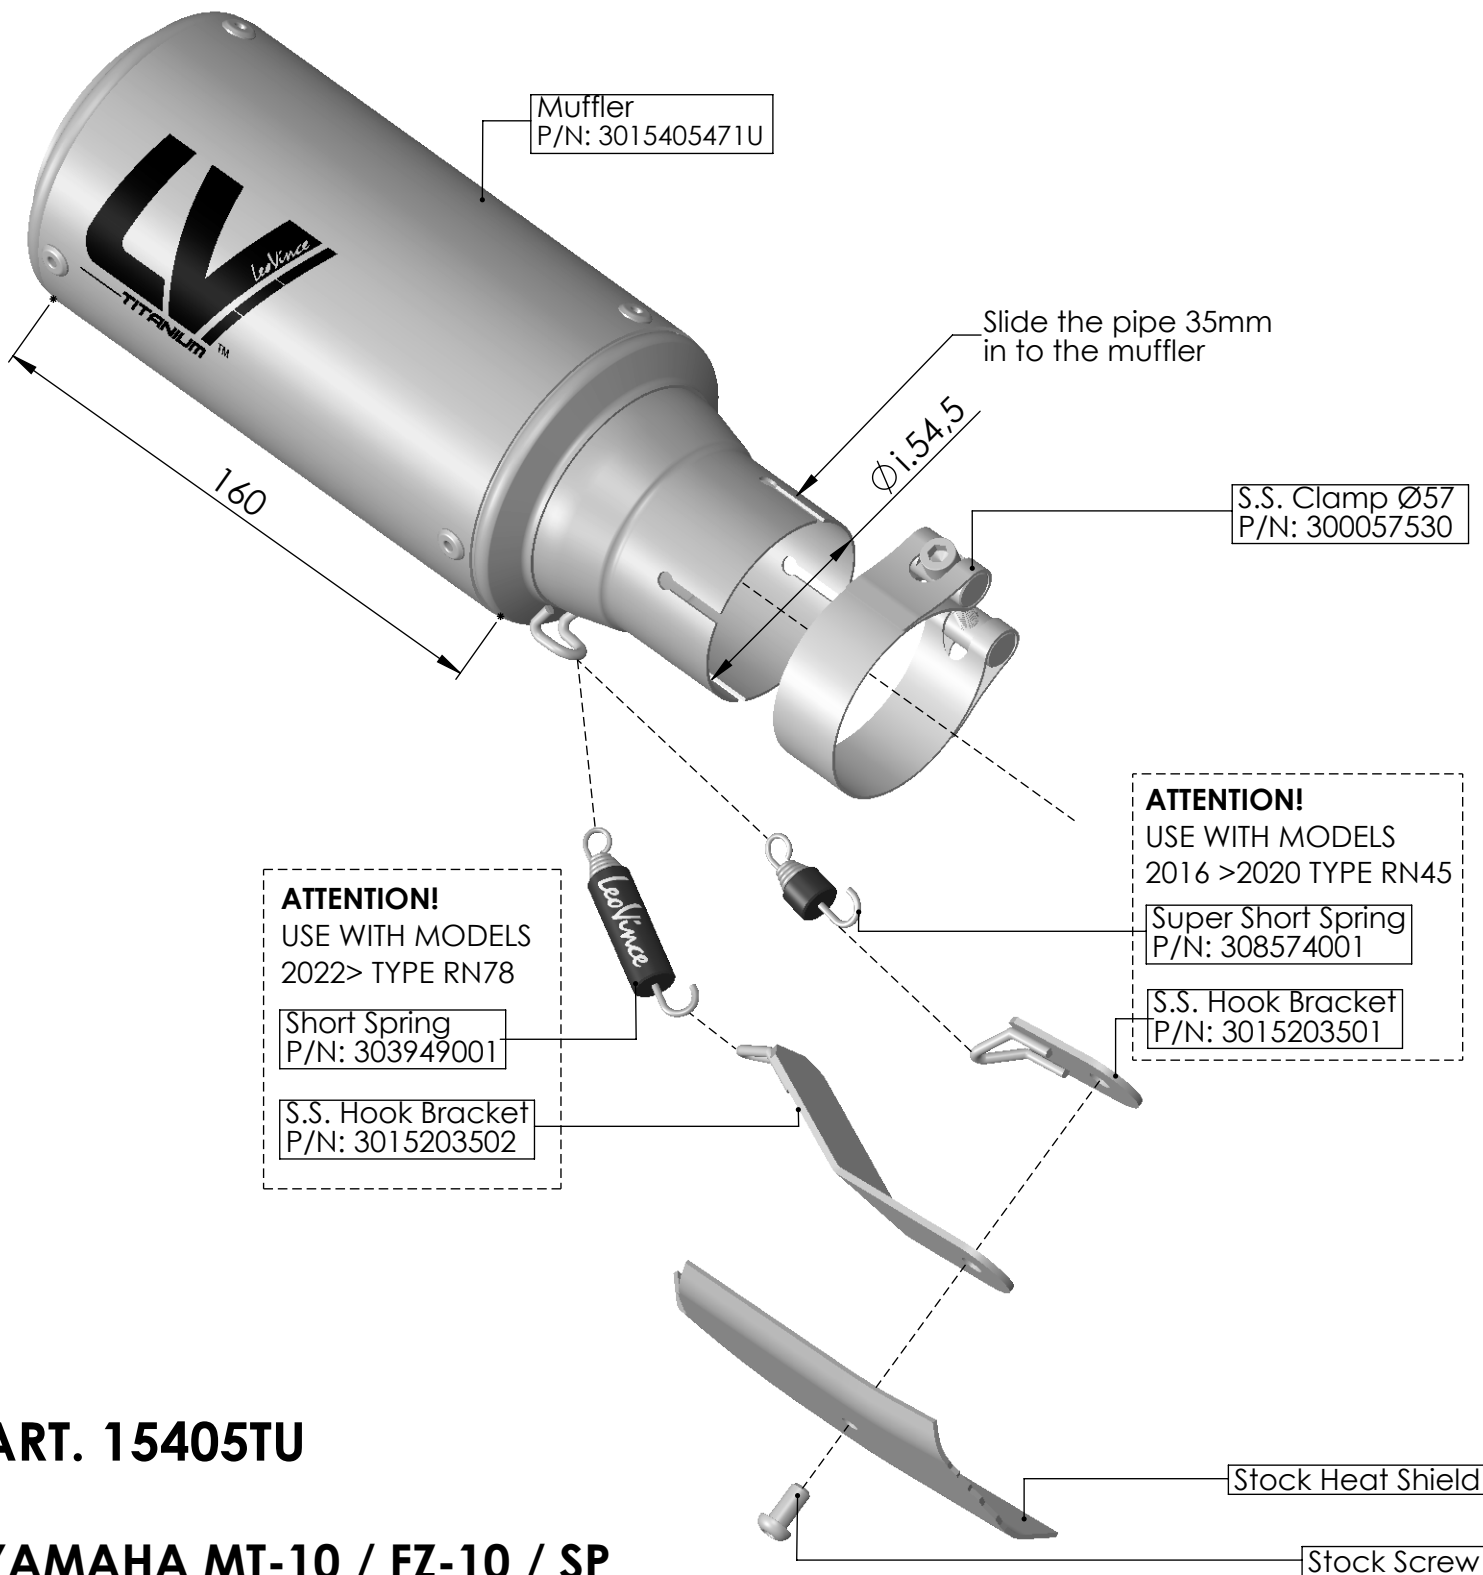

Flange Nut M6  
P/N: 200333

Flange Nut M8  
P/N: 200298

Use Flange Nuts included, with stock screws, to cover the stock bracket empty holes, after the installation of the LeoVince slip-on.

Muffler  
P/N: 3015405471U

Slide the pipe 35mm  
in to the muffler

S.S. Clamp Ø57  
P/N: 300057530

**ATTENTION!**  
USE WITH MODELS  
2016 >2020 TYPE RN45

Super Short Spring  
P/N: 308574001

S.S. Hook Bracket  
P/N: 3015203501

**ATTENTION!**  
USE WITH MODELS  
2022> TYPE RN78

Short Spring  
P/N: 303949001

S.S. Hook Bracket  
P/N: 3015203502

Stock Heat Shield

Stock Screw

**ART. 15405TU**

**YAMAHA MT-10 / FZ-10 / SP**

**SLIP-ON - LV CORSA - TITANIUM**