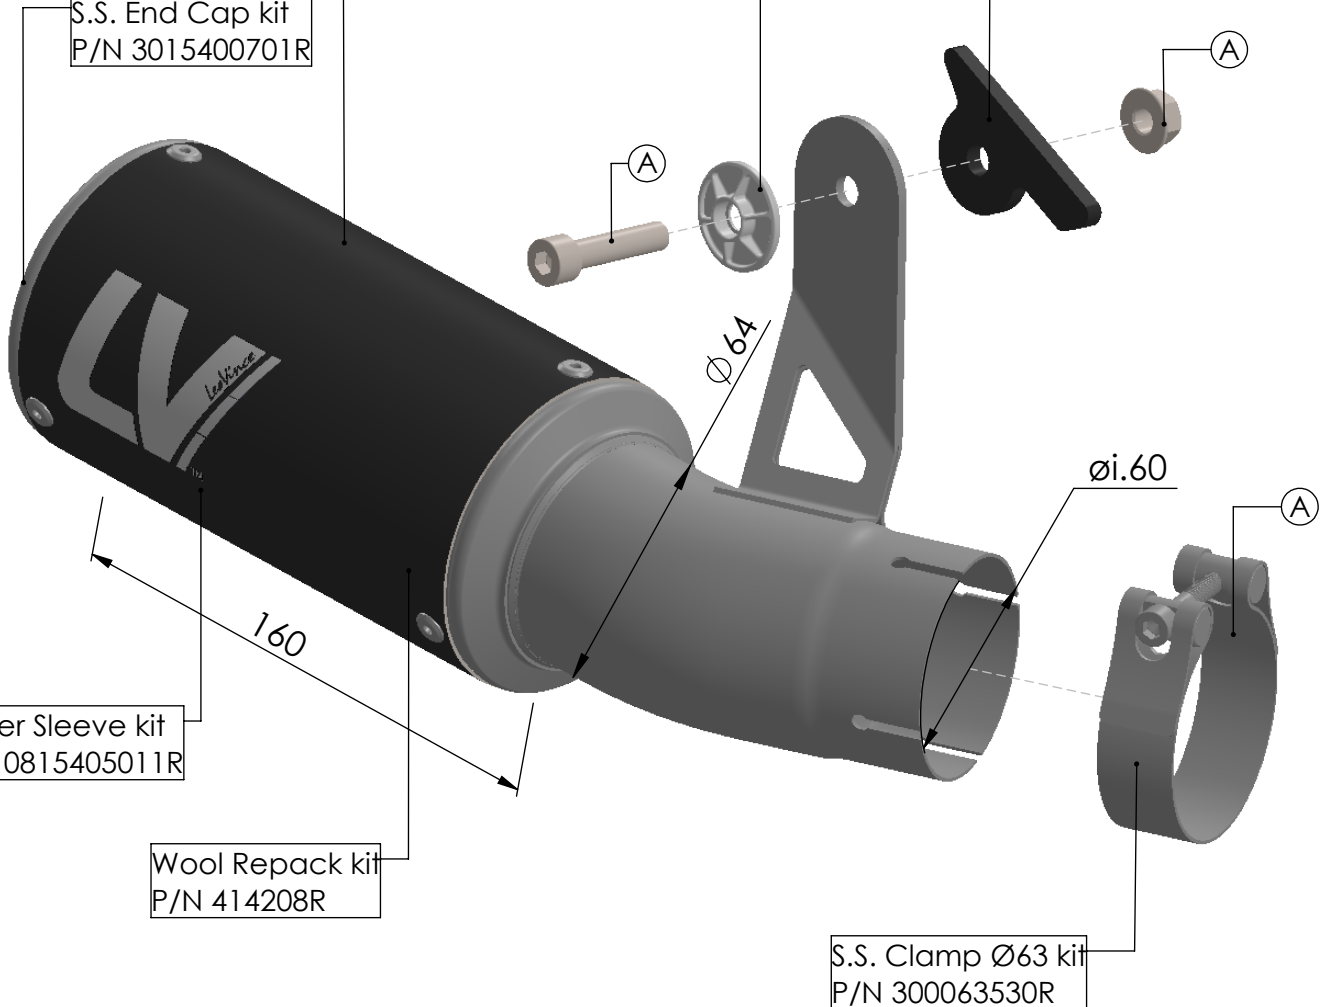

Muffler kit  
P/N 3015407485R

S.S. End Cap kit  
P/N 3015400701R

use original washer

bike's frame

Outer Sleeve kit  
P/N 0815405011R

Wool Repack kit  
P/N 414208R

S.S. Clamp Ø63 kit  
P/N 300063530R

Ⓐ FITTING KIT; P/N 3015407601R

## ART. 15407BU - SPARE PARTS

BMW S 1000 R / S 1000 RR

SLIP-ON - LV CORSA - BLACK EDITION