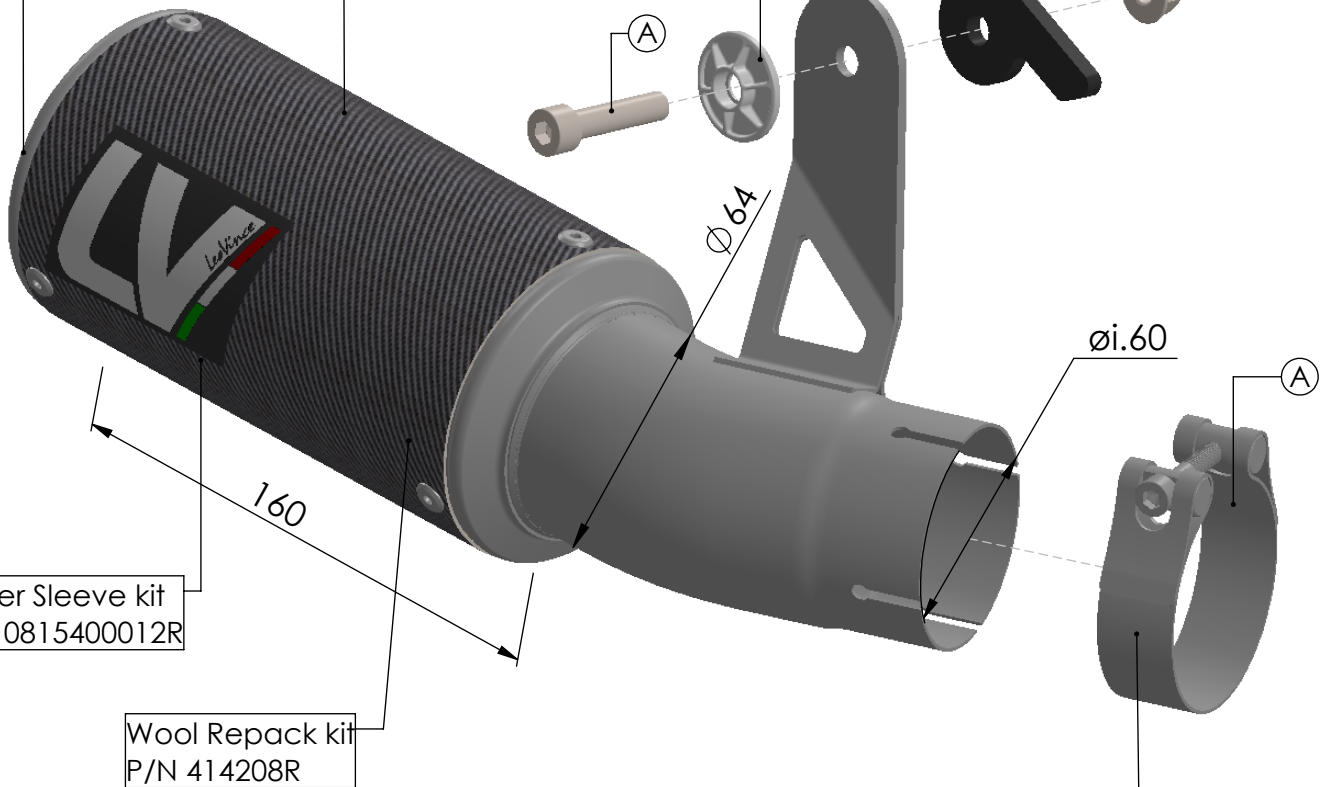

Muffler kit
P/N 3015407483R

S.S. End Cap kit
P/N 3015400701R

use original washer

bike's frame

Outer Sleeve kit
P/N 0815400012R

Wool Repack kit
P/N 414208R

S.S. Clamp Ø63 kit
P/N 300063530R

(A) FITTING KIT; P/N 3015407601R

ART. 15407CU - SPARE PARTS

BMW S 1000 R / S 1000 RR SLIP-ON -

LV CORSA - CARBON