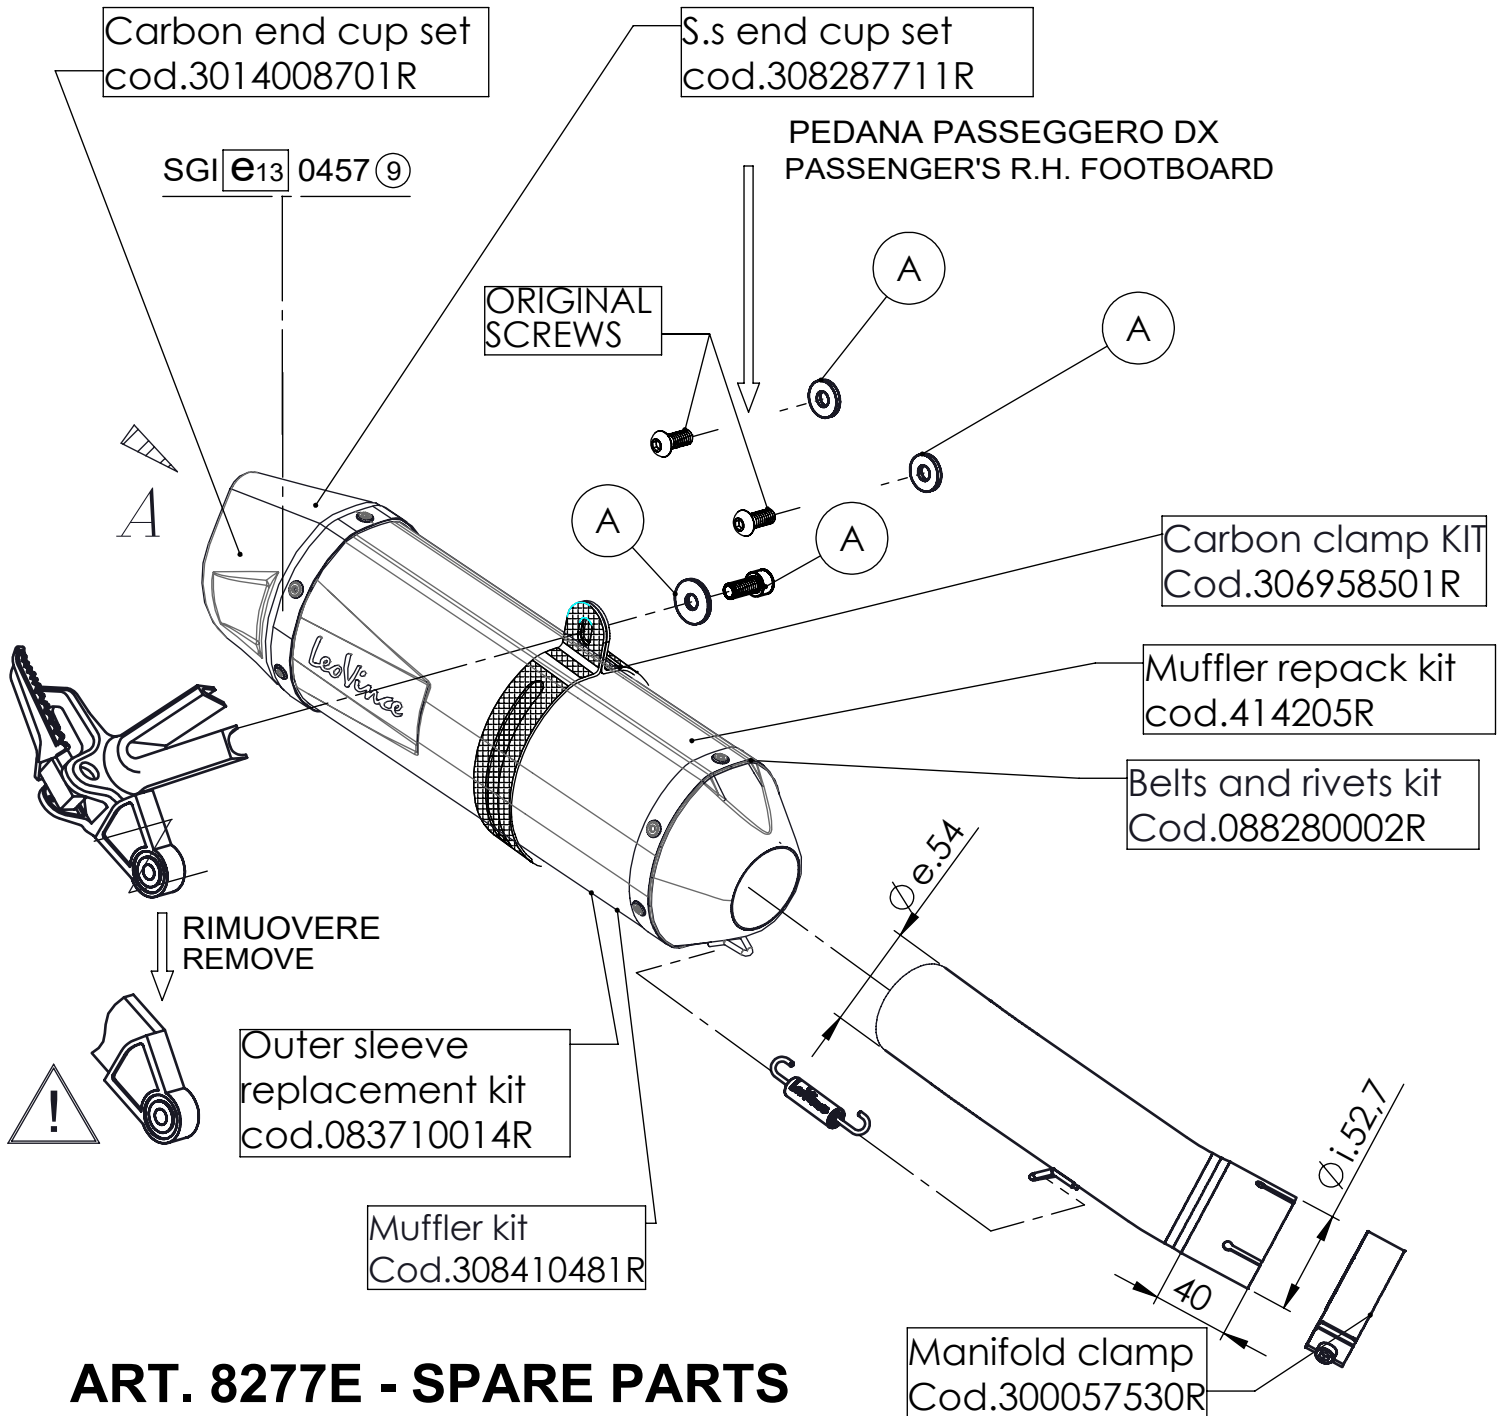

\_Fits with original centre stande

\_In order to install LeoVince exhaust, first remove the bracket holding up the original muffler and which is bolted to the passenger's right hand footpeg with screws (as show in the drawing).

## ART. 8277E - SPARE PARTS

YAMAHA FZ8 i.e / YAMAHA FAZER 8 i.e

Ⓐ FITTING KIT cod.308271601