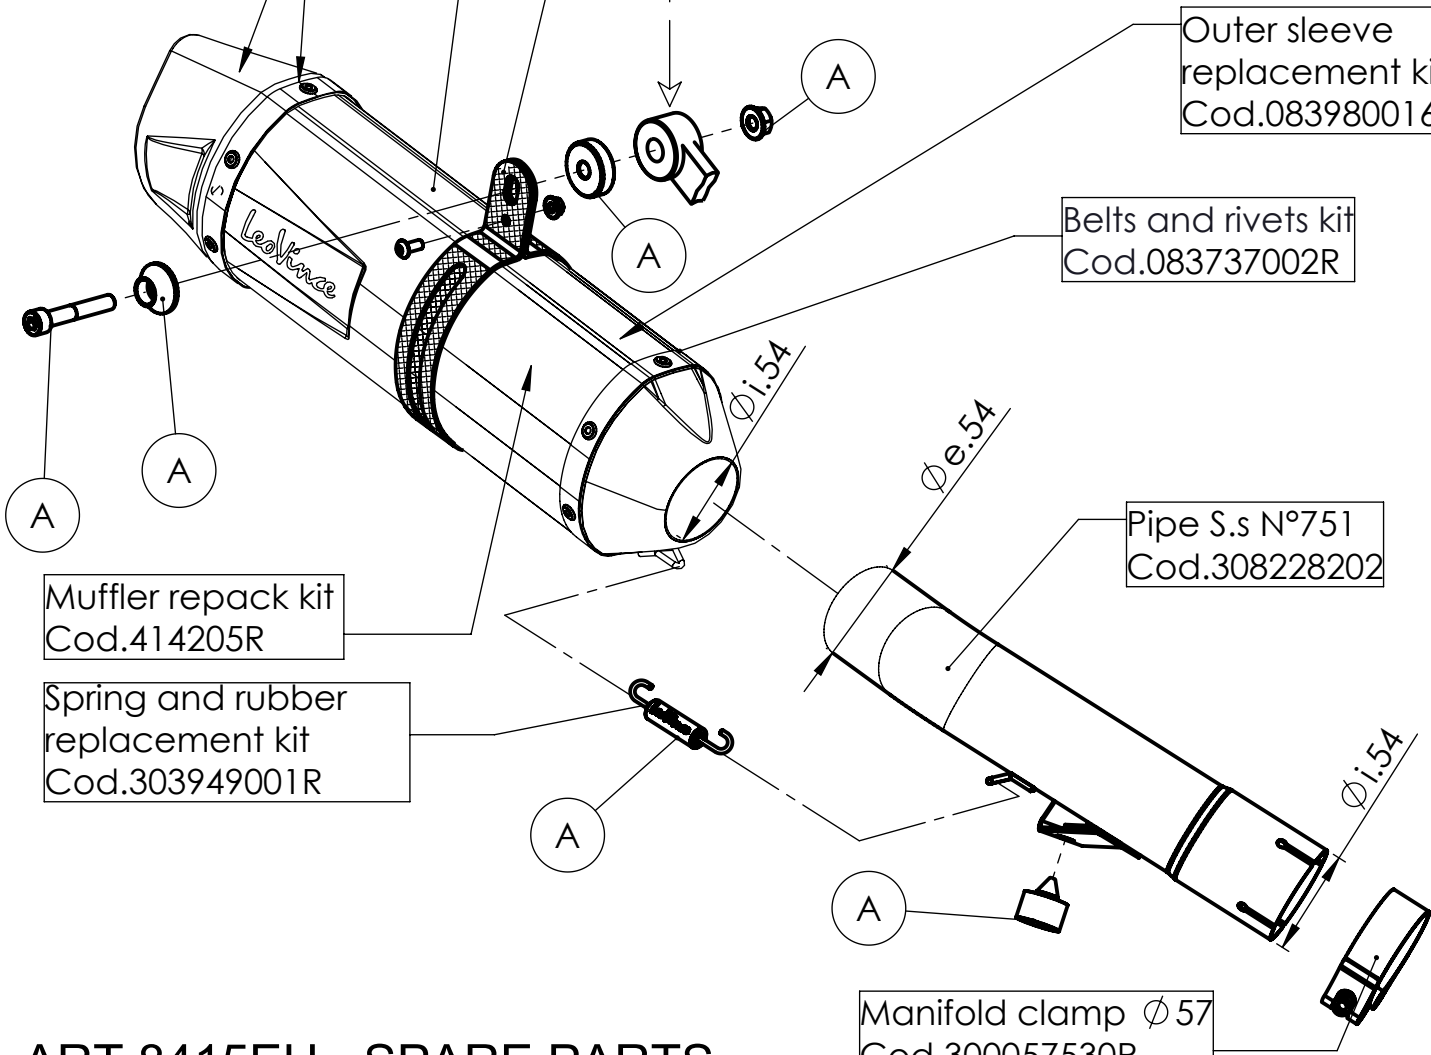

Db-killer N°32
cod.307677801R

Muffler kit
Cod.308287481UR

S.s End cap set
Cod.308287711R

Carbon clamp kit
Cod.307659501R

Carbon End cap set
Cod.3014008701R

PASSENGER'S R.H. FOOTBOARD

Outer sleeve
replacement kit
Cod.083980016R

Belts and rivets kit
Cod.083737002R

Pipe S.s N°751
Cod.308228202

Muffler repack kit
Cod.414205R

Spring and rubber
replacement kit
Cod.303949001R

Manifold clamp ϕ 57
Cod.300057530R

ART.8415EU - SPARE PARTS

SUZUKI GSX-F 650 i.e. ('08/'12)
SUZUKI GSF 650 BANDIT i.e. ('07/'12)
SUZUKI GSF 650 BANDIT S i.e. ('09/'12)

(A) FITTING KIT cod. 308416601