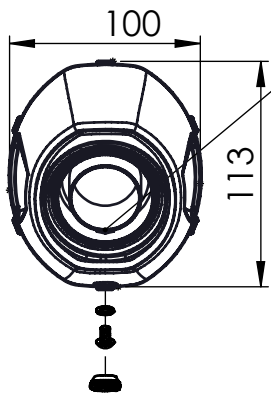

VISTA DA "A"

Db-Killer 32  
Cod.307677801R

Carbon end cup set  
cod.3014008701R

S.s end cup set  
cod.308287711R

Carbon clamp kit  
Cod.307659501R

PASSENGER'S R.H. FOOTBOARD

Outer sleeve  
replacement kit  
cod.083980016R

## ART. 8417EU - SPARE PARTS

SUZUKI GSF 1250 BANDIT i.e. / SUZUKI GSF 1250 BANDIT S i.e.  
SUZUKI GSX 1250 FA i.e.  
(fits with original panniers - SUZUKI GSX 1250FA i.e.)

Ⓐ FITTING cod. 307798601R